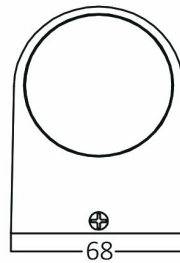

Braytron

PRODUCT DATASHEET

MODEL NO	BG32-00220
DESCRIPTION	BRY-RITA-P-WL.2-WHT-2xGU10-IP44-WALL LIGHT

Luminare is intended to use in outdoor applications

BRAYTRON SRL

Bulavardul Iuliu Maniu, Nr.616, Sector 6, 061129, Bucuresti-ROMANIA

info@braytron.com

www.braytron.com

Page 1-2