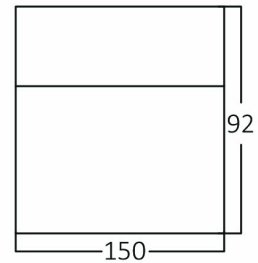

Braytron

PRODUCT DATASHEET

MODEL NO	BG32-00220
DESCRIPTION	BRY-RITA-P-WL.2-WHT-2xGU10-IP44-WALL LIGHT

Luminare is intended to use in outdoor applications

BRAYTRON SRL

Bulavardul Iuliu Maniu, Nr.616, Sector 6, 061129, Bucuresti-ROMANIA

info@braytron.com

www.braytron.com

Page 1-2

General Characteristics

Model No	:	BG32-00220
Main Family	:	Outdoor Lighting
Sub Family	:	GU10 Wall Light
Type	:	Wall
Body Color	:	White
Lamp Shape	:	N/A
Light Source	:	N/A
Socket	:	2xGU10
Warranty	:	2 years
Class	:	Class I
IP	:	IP44
IK	:	IK04

Electrical Characteristics

Voltage	:	220-240V
Material	:	Aluminium
Working Temperature	:	-20 C+40 C
Frequency	:	50-60 Hz

Package Informations

N.W.	:	7,10 kgs
G.W.	:	8,20 kgs
PCS/CTN	:	16 pcs
Length	:	330 mm
Width	:	225 mm
Height	:	320 mm
EAN	:	5949097704567

Product Characteristics

Wattage	:	Max 2x35 w
---------	---	------------

Dimensions & Weight

P. Length	:	150 mm
P. Width	:	68 mm
P. Height	:	92 mm
Weight	:	450 gr