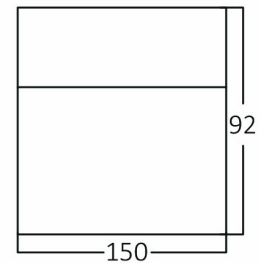

PRODUCT DATASHEET

MODEL NO BG32-00220

DESCRIPTION BRY-RITA-P-WL.2-WHT-2xGU10-IP44-WALL LIGHT

Luminare is intended to use in outdoor applications

General Characteristics

Model No	:	BG32-00220
Main Family	:	Outdoor Lighting
Sub Family	:	GU10 Wall Light
Type	:	Wall
Body Color	:	White
Lamp Shape	:	N/A
Light Source	:	N/A
Socket	:	2xGU10
Warranty	:	2 years
Class	:	Class I
IP	:	IP44
IK	:	IK04

Electrical Characteristics

Voltage	:	220-240V
Material	:	Aluminium
Working Temperature	:	-20 C+40 C
Frequency	:	50-60 Hz

Package Informations

N.W.	:	7,10 kgs
G.W.	:	8,20 kgs
PCS/CTN	:	16 pcs
Length	:	330 mm
Width	:	225 mm
Height	:	320 mm
EAN	:	5949097704567

Product Characteristics

Wattage	:	Max 2x35 w
---------	---	------------

Dimensions & Weight

P. Length	:	150 mm
P. Width	:	68 mm
P. Height	:	92 mm
Weight	:	450 gr