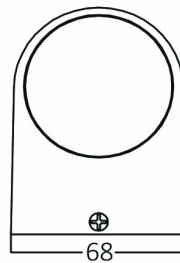

PRODUCT DATASHEET

MODEL NO BG32-00220

DESCRIPTION BRY-RITA-P-WL.2-WHT-2xGU10-IP44-WALL LIGHT

Luminare is intended to use in outdoor applications

General Characteristics

Model No	:	BG32-00220
Main Family	:	Outdoor Lighting
Sub Family	:	GU10 Wall Light
Type	:	Wall
Body Color	:	White
Lamp Shape	:	N/A
Light Source	:	N/A
Socket	:	2xGU10
Warranty	:	2 years
Class	:	Class I
IP	:	IP44
IK	:	IK04

Electrical Characteristics

Voltage	:	220-240V
Material	:	Aluminium
Working Temperature	:	-20 C+40 C
Frequency	:	50-60 Hz

Package Informations

N.W.	:	7,10 kgs
G.W.	:	8,20 kgs
PCS/CTN	:	16 pcs
Length	:	330 mm
Width	:	225 mm
Height	:	320 mm
EAN	:	5949097704567

Product Characteristics

Wattage	:	Max 2x35 w
---------	---	------------

Dimensions & Weight

P. Length	:	150 mm
P. Width	:	68 mm
P. Height	:	92 mm
Weight	:	450 gr