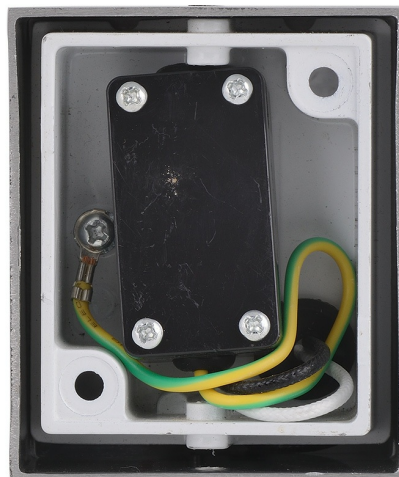

Braytron

PRODUCT DATASHEET

MODEL NO BG32-00204

DESCRIPTION BRY-RITA-P-WL.1-NCK-1xGU10-IP44-WALL LIGHT

Luminare is intended to use in outdoor applications

BRAYTRON SRL

Bulavardul Iuliu Maniu, Nr.616, Sector 6, 061129, Bucuresti-ROMANIA

info@braytron.com

www.braytron.com

Page 1-2

General Characteristics

Model No	:	BG32-00204
Main Family	:	Outdoor Lighting
Sub Family	:	GU10 Wall Light
Type	:	Wall
Body Color	:	Nickel
Lamp Shape	:	N/A
Light Source	:	N/A
Socket	:	1xGU10
Warranty	:	2 years
Class	:	Class I
IP	:	IP44
IK	:	IK04

Electrical Characteristics

Voltage	:	220-240V
Material	:	Aluminium
Working Temperature	:	-20 C+40 C
Frequency	:	50-60 Hz

Package Informations

N.W.	:	6,85 kgs
G.W.	:	7,90 kgs
PCS/CTN	:	24 pcs
Length	:	385 mm
Width	:	250 mm
Height	:	220 mm
EAN	:	5949097728235

Product Characteristics

Wattage	:	Max 1x35 w
---------	---	------------

Dimensions & Weight

P. Length	:	81 mm
P. Width	:	68 mm
P. Height	:	92 mm
Weight	:	285 gr