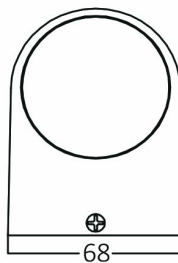

Braytron

PRODUCT DATASHEET

MODEL NO BG32-00204

DESCRIPTION BRY-RITA-P-WL.1-NCK-1xGU10-IP44-WALL LIGHT

Luminare is intended to use in outdoor applications

BRAYTRON SRL

Bulavardul Iuliu Maniu, Nr.616, Sector 6, 061129, Bucuresti-ROMANIA

info@braytron.com

www.braytron.com

Page 1-2