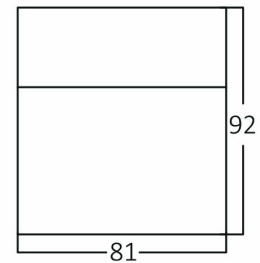

PRODUCT DATASHEET

MODEL NO BG32-00204

DESCRIPTION BRY-RITA-P-WL.1-NCK-1xGU10-IP44-WALL LIGHT

Luminare is intended to use in outdoor applications