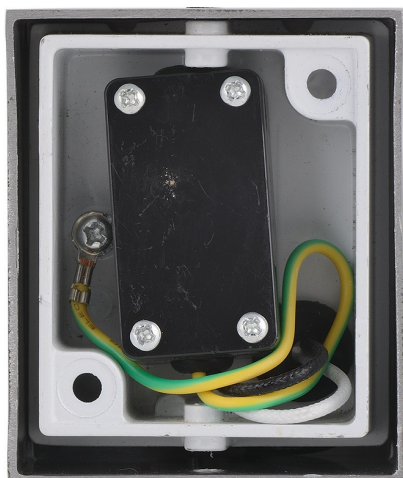

Braytron

PRODUCT DATASHEET

MODEL NO BG32-00204

DESCRIPTION BRY-RITA-P-WL.1-NCK-1xGU10-IP44-WALL LIGHT

Luminare is intended to use in outdoor applications

BRAYTRON SRL

Bulavardul Iuliu Maniu, Nr.616, Sector 6, 061129, Bucuresti-ROMANIA

info@braytron.com

www.braytron.com

Page 1-2

General Characteristics

Model No	:	BG32-00204
Main Family	:	Outdoor Lighting
Sub Family	:	GU10 Wall Light
Type	:	Wall
Body Color	:	Nickel
Lamp Shape	:	N/A
Light Source	:	N/A
Socket	:	1xGU10
Warranty	:	2 years
Class	:	Class I
IP	:	IP44
IK	:	IK04

Electrical Characteristics

Voltage	:	220-240V
Material	:	Aluminium
Working Temperature	:	-20 C+40 C
Frequency	:	50-60 Hz

Package Informations

N.W.	:	6,85 kgs
G.W.	:	7,90 kgs
PCS/CTN	:	24 pcs
Length	:	385 mm
Width	:	250 mm
Height	:	220 mm
EAN	:	5949097728235

Product Characteristics

Wattage	:	Max 1x35 w
---------	---	------------

Dimensions & Weight

P. Length	:	81 mm
P. Width	:	68 mm
P. Height	:	92 mm
Weight	:	285 gr