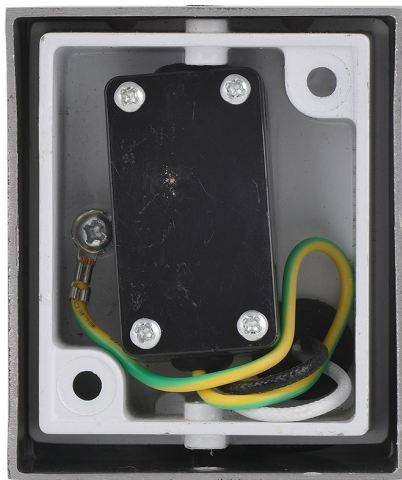

## PRODUCT DATASHEET

MODEL NO BG32-00204

DESCRIPTION BRY-RITA-P-WL.1-NCK-1xGU10-IP44-WALL LIGHT

Luminare is intended to use in outdoor applications

### General Characteristics

Model No	:	BG32-00204
Main Family	:	Outdoor Lighting
Sub Family	:	GU10 Wall Light
Type	:	Wall
Body Color	:	Nickel
Lamp Shape	:	N/A
Light Source	:	N/A
Socket	:	1xGU10
Warranty	:	2 years
Class	:	Class I
IP	:	IP44
IK	:	IK04

### Electrical Characteristics

Voltage	:	220-240V
Material	:	Aluminium
Working Temperature	:	-20 C+40 C
Frequency	:	50-60 Hz

### Product Characteristics

Wattage	:	Max 1x35 w
---------	---	------------