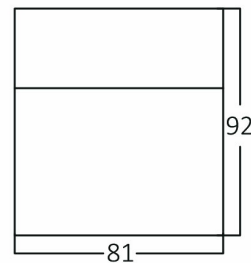

Braytron

PRODUCT DATASHEET

MODEL NO BG32-00204

DESCRIPTION BRY-RITA-P-WL.1-NCK-1xGU10-IP44-WALL LIGHT

Luminare is intended to use in outdoor applications

BRAYTRON SRL

Bulavardul Iuliu Maniu, Nr.616, Sector 6, 061129, Bucuresti-ROMANIA

Electrical Characteristics

Voltage	:	220-240V
Material	:	Aluminium
Working Temperature	:	-20 C+40 C
Frequency	:	50-60 Hz

Package Informations

N.W.	:	6,85 kgs
G.W.	:	7,90 kgs
PCS/CTN	:	24 pcs
Length	:	385 mm
Width	:	250 mm
Height	:	220 mm
EAN	:	5949097728235

Product Characteristics

Wattage	:	Max 1x35 w
---------	---	------------

Dimensions & Weight

P. Length	:	81 mm
P. Width	:	68 mm
P. Height	:	92 mm
Weight	:	285 gr