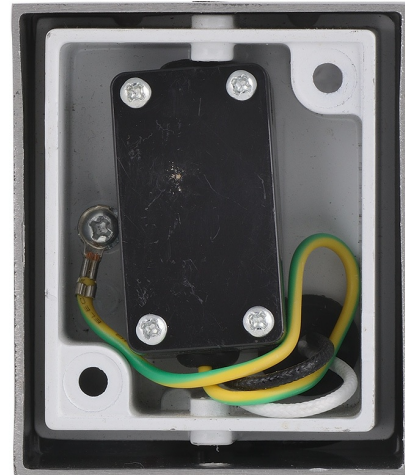

## PRODUCT DATASHEET

MODEL NO BG32-00204

DESCRIPTION BRY-RITA-P-WL.1-NCK-1xGU10-IP44-WALL LIGHT

Luminare is intended to use in outdoor applications

### General Characteristics

Model No	:	BG32-00204
Main Family	:	Outdoor Lighting
Sub Family	:	GU10 Wall Light
Type	:	Wall
Body Color	:	Nickel
Lamp Shape	:	N/A
Light Source	:	N/A
Socket	:	1xGU10
Warranty	:	2 years
Class	:	Class I
IP	:	IP44
IK	:	IK04

### Electrical Characteristics

Voltage	:	220-240V
Material	:	Aluminium
Working Temperature	:	-20 C+40 C
Frequency	:	50-60 Hz

### Product Characteristics

Wattage	:	Max 1x35 w
---------	---	------------