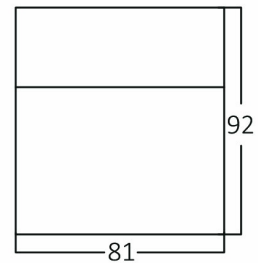

PRODUCT DATASHEET

MODEL NO BG32-00202

DESCRIPTION BRY-RITA-P-WL.1-GRY-1xGU10-IP44-WALL LIGHT

Luminare is intended to use in outdoor applications

General Characteristics

Model No	:	BG32-00202
Main Family	:	Outdoor Lighting
Sub Family	:	GU10 Wall Light
Type	:	Wall
Body Color	:	Grey
Lamp Shape	:	N/A
Light Source	:	N/A
Socket	:	1xGU10
Warranty	:	2 years
Class	:	Class I
IP	:	IP44
IK	:	IK04

Electrical Characteristics

Voltage	:	220-240V
Material	:	Aluminium
Working Temperature	:	-20 C+40 C
Frequency	:	50-60 Hz

Package Informations

N.W.	:	6,85 kgs
G.W.	:	7,90 kgs
PCS/CTN	:	24 pcs
Length	:	385 mm
Width	:	250 mm
Height	:	220 mm
EAN	:	5949097704550

Product Characteristics

Wattage	:	Max 1x35 w
---------	---	------------

Dimensions & Weight

P. Length	:	81 mm
P. Width	:	68 mm
P. Height	:	92 mm
Weight	:	285 gr