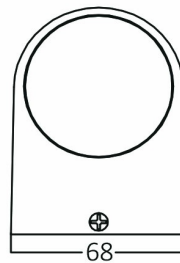

PRODUCT DATASHEET

MODEL NO BG32-00202

DESCRIPTION BRY-RITA-P-WL.1-GRY-1xGU10-IP44-WALL LIGHT

Luminare is intended to use in outdoor applications

General Characteristics

Model No	:	BG32-00202
Main Family	:	Outdoor Lighting
Sub Family	:	GU10 Wall Light
Type	:	Wall
Body Color	:	Grey
Lamp Shape	:	N/A
Light Source	:	N/A
Socket	:	1xGU10
Warranty	:	2 years
Class	:	Class I
IP	:	IP44
IK	:	IK04

Electrical Characteristics

Voltage	:	220-240V
Material	:	Aluminium
Working Temperature	:	-20 C+40 C
Frequency	:	50-60 Hz

Package Informations

N.W.	:	6,85 kgs
G.W.	:	7,90 kgs
PCS/CTN	:	24 pcs
Length	:	385 mm
Width	:	250 mm
Height	:	220 mm
EAN	:	5949097704550

Product Characteristics

Wattage	:	Max 1x35 w
---------	---	------------

Dimensions & Weight

P. Length	:	81 mm
P. Width	:	68 mm
P. Height	:	92 mm
Weight	:	285 gr