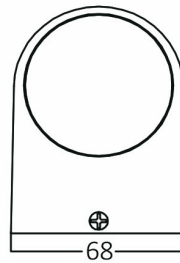

Braytron

PRODUCT DATASHEET

MODEL NO BG32-00202

DESCRIPTION BRY-RITA-P-WL.1-GRY-1xGU10-IP44-WALL LIGHT

Luminare is intended to use in outdoor applications

BRAYTRON SRL

Bulaverdul iuliu maniu, Nr.616, Sector 6, 061129, Bucuresti-ROMANIA

info@braytron.com

www.braytron.com

Page 1-2