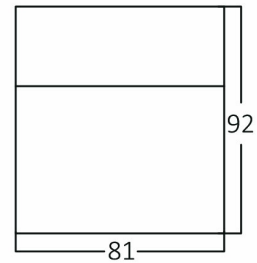

Braytron

PRODUCT DATASHEET

MODEL NO BG32-00202

DESCRIPTION BRY-RITA-P-WL.1-GRY-1xGU10-IP44-WALL LIGHT

Luminare is intended to use in outdoor applications

BRAYTRON SRL

Bulaverdul iuliu maniu, Nr.616, Sector 6, 061129, Bucuresti-ROMANIA

Electrical Characteristics

Voltage	:	220-240V
Material	:	Aluminium
Working Temperature	:	-20 C+40 C
Frequency	:	50-60 Hz

Package Informations

N.W.	:	6,85 kgs
G.W.	:	7,90 kgs
PCS/CTN	:	24 pcs
Length	:	385 mm
Width	:	250 mm
Height	:	220 mm
EAN	:	5949097704550

Product Characteristics

Wattage	:	Max 1x35 w
---------	---	------------

Dimensions & Weight

P. Length	:	81 mm
P. Width	:	68 mm
P. Height	:	92 mm
Weight	:	285 gr