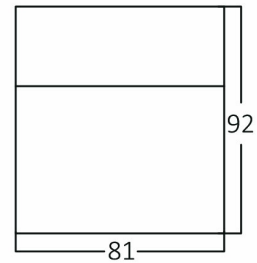

Braytron

PRODUCT DATASHEET

MODEL NO BG32-00202

DESCRIPTION BRY-RITA-P-WL.1-GRY-1xGU10-IP44-WALL LIGHT

Luminare is intended to use in outdoor applications

BRAYTRON SRL

Bulaverdul iuliu maniu, Nr.616, Sector 6, 061129, Bucuresti-ROMANIA

Electrical Characteristics

Voltage	:	220-240V 50/60Hz
Material	:	Aluminium
Working Temperature	:	-20°C ~ +40°C
Frequency	:	50/60Hz

Package Informations

N.W.	:	6,84 kgs
G.W.	:	7,95 kgs
PCS/CTN	:	24
Length	:	38,5 cm
Width	:	25 cm
Height	:	22 cm
EAN	:	5949097704550

Product Characteristics

Wattage	:	Max.1×35 w
---------	---	------------

Dimensions & Weight

P. Length	:	81 mm
P. Width	:	68 mm
P. Height	:	92 mm
Weight	:	285 gr