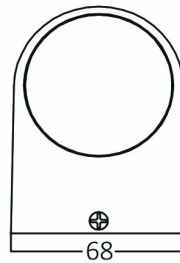

Braytron

PRODUCT DATASHEET

MODEL NO	BG32-00200
DESCRIPTION	BRY-RITA-P-WL.1-WHT-1xGU10-IP44-WALL LIGHT

Luminare is intended to use in outdoor applications

BRAYTRON SRL

Bulavardul Iuliu Maniu, Nr.616, Sector 6, 061129, Bucuresti-ROMANIA

info@braytron.com

www.braytron.com

Page 1-2