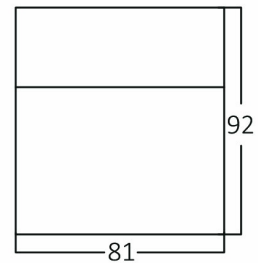

PRODUCT DATASHEET

MODEL NO BG32-00200

DESCRIPTION BRY-RITA-P-WL.1-WHT-1xGU10-IP44-WALL LIGHT

Luminare is intended to use in outdoor applications

General Characteristics

| | | |
|--------------|---|------------------|
| Model No | : | BG32-00200 |
| Main Family | : | Outdoor Lighting |
| Sub Family | : | GU10 Wall Light |
| Type | : | Wall |
| Body Color | : | White |
| Lamp Shape | : | N/A |
| Light Source | : | N/A |
| Socket | : | 1xGU10 |
| Warranty | : | 2 years |
| Class | : | Class I |
| IP | : | IP44 |
| IK | : | IK04 |

Package Informations

| | | |
|---------|---|---------------|
| N.W. | : | 6,85 kgs |
| G.W. | : | 7,90 kgs |
| PCS/CTN | : | 24 pcs |
| Length | : | 385 mm |
| Width | : | 250 mm |
| Height | : | 220 mm |
| EAN | : | 5949097704543 |

Product Characteristics

| | | |
|---------|---|------------|
| Wattage | : | Max 1x35 w |
|---------|---|------------|

Dimensions & Weight

| | | |
|-----------|---|--------|
| P. Length | : | 81 mm |
| P. Width | : | 68 mm |
| P. Height | : | 92 mm |
| Weight | : | 285 gr |