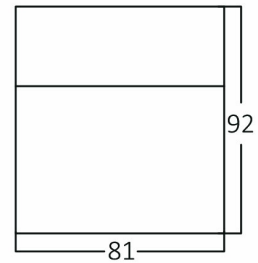

Braytron

PRODUCT DATASHEET

MODEL NO	BG32-00200
DESCRIPTION	BRY-RITA-P-WL.1-WHT-1xGU10-IP44-WALL LIGHT

Luminare is intended to use in outdoor applications

BRAYTRON SRL

Bulavardul Iuliu Maniu, Nr.616, Sector 6, 061129, Bucuresti-ROMANIA

info@braytron.com

www.braytron.com

Page 1-2

General Characteristics

Model No	:	BG32-00200
Main Family	:	Outdoor Lighting
Sub Family	:	GU10 Wall Light
Type	:	Wall
Body Color	:	White
Lamp Shape	:	N/A
Light Source	:	N/A
Socket	:	1xGU10
Warranty	:	2 years
Class	:	Class I
IP	:	IP44
IK	:	IK04

Electrical Characteristics

Voltage	:	220-240V
Material	:	Aluminium
Working Temperature	:	-20 C+40 C
Frequency	:	50-60 Hz

Package Informations

N.W.	:	6,85 kgs
G.W.	:	7,90 kgs
PCS/CTN	:	24 pcs
Length	:	385 mm
Width	:	250 mm
Height	:	220 mm
EAN	:	5949097704543

Product Characteristics

Wattage	:	Max 1x35 w
---------	---	------------

Dimensions & Weight

P. Length	:	81 mm
P. Width	:	68 mm
P. Height	:	92 mm
Weight	:	285 gr