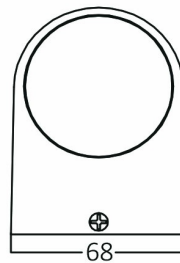

PRODUCT DATASHEET

MODEL NO BG32-00200

DESCRIPTION BRY-RITA-P-WL.1-WHT-1xGU10-IP44-WALL LIGHT

Luminare is intended to use in outdoor applications

General Characteristics

| | | |
|--------------|---|------------------|
| Model No | : | BG32-00200 |
| Main Family | : | Outdoor Lighting |
| Sub Family | : | GU10 Wall Light |
| Type | : | Wall |
| Body Color | : | White |
| Lamp Shape | : | N/A |
| Light Source | : | N/A |
| Socket | : | 1xGU10 |
| Warranty | : | 2 years |
| Class | : | Class I |
| IP | : | IP44 |
| IK | : | IK04 |

Package Informations

| | | |
|---------|---|---------------|
| N.W. | : | 6,85 kgs |
| G.W. | : | 7,90 kgs |
| PCS/CTN | : | 24 pcs |
| Length | : | 385 mm |
| Width | : | 250 mm |
| Height | : | 220 mm |
| EAN | : | 5949097704543 |

Product Characteristics

| | | |
|---------|---|------------|
| Wattage | : | Max 1x35 w |
|---------|---|------------|

Dimensions & Weight

| | | |
|-----------|---|--------|
| P. Length | : | 81 mm |
| P. Width | : | 68 mm |
| P. Height | : | 92 mm |
| Weight | : | 285 gr |