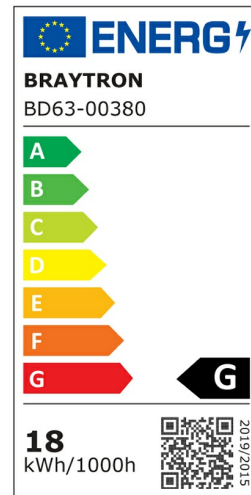

PRODUCT DATASHEET

MODEL NO BD63-00381

DESCRIPTION BRY-LINEX-LN12-18W-3CCT-BLC-LED LINEAR FIXTURE

General Characteristics

Model No	:	BD63-00381
Main Family	:	Indoor Lighting
Sub Family	:	Linear Spotlight
Type	:	Linear Fixture
Body Color	:	Black
Lamp Shape	:	Directional
Dimmable	:	Not-Dimmable
Light Source	:	LED
Warranty	:	3 years
Class	:	Class II
IP	:	IP20

Electrical Characteristics

Lifetime	:	20000 h
Voltage	:	220-240V
Power Factor	:	>0,7
Material	:	Aluminium
Working Temperature	:	-20 C+40 C
Frequency	:	50-60 Hz
Current	:	16 A

Package Informations

N.W.	:	8,60 kgs
G.W.	:	10,00 kgs
PCS/CTN	:	20 pcs
Length	:	350 mm
Width	:	295 mm
Height	:	280 mm
EAN	:	5949097739033

Product Characteristics

Wattage	:	18 w
Color Temperature	:	3IN1
Quse Lumen	:	1300 lm
Color Rendering Index (CRI)	:	>90
Energy Efficiency Level	:	G
Beam Angle	:	24° Degrees
Color Category	:	3IN1

Dimensions & Weight