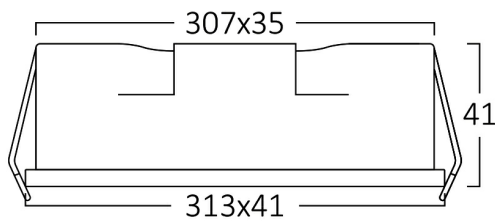

PRODUCT DATASHEET

MODEL NO BD63-00381

DESCRIPTION BRY-LINEX-LN12-18W-3CCT-BLC-LED LINEAR FIXTURE

General Characteristics

Model No	:	BD63-00381
Main Family	:	Indoor Lighting
Sub Family	:	Linear Spotlight
Type	:	Linear Fixture
Body Color	:	Black
Lamp Shape	:	Directional
Dimmable	:	Not-Dimmable
Light Source	:	LED
Warranty	:	3 years
Class	:	Class II
IP	:	IP20

Electrical Characteristics

Lifetime	:	20000 h
Voltage	:	220-240V
Power Factor	:	>0,7
Material	:	Aluminium
Working Temperature	:	-20 C+40 C
Frequency	:	50-60 Hz
Current	:	16 A

Package Informations

N.W.	:	8,60 kgs
G.W.	:	10,00 kgs
PCS/CTN	:	20 pcs
Length	:	350 mm
Width	:	295 mm
Height	:	280 mm
EAN	:	5949097739033

Product Characteristics

Wattage	:	18 w
Color Temperature	:	3IN1
Quse Lumen	:	1300 lm
Color Rendering Index (CRI)	:	>90
Energy Efficiency Level	:	G
Beam Angle	:	24° Degrees
Color Category	:	3IN1

Dimensions & Weight

P. Length	:	313 mm
P. Width	:	41 mm
P. Height	:	41 mm
Cutout	:	307x35 mm
Weight	:	430 gr