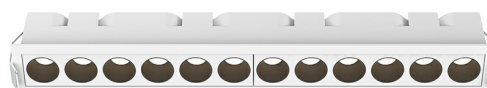

PRODUCT DATASHEET

MODEL NO BD63-00380

DESCRIPTION BRY-LINEX-LN12-18W-3CCT-WHT-LED LINEAR FIXTURE

General Characteristics

Model No	:	BD63-00380
Main Family	:	Indoor Lighting
Sub Family	:	Linear Spotlight
Type	:	Linear Fixture
Body Color	:	White
Lamp Shape	:	Directional
Dimmable	:	Not-Dimmable
Light Source	:	LED
Warranty	:	3 years
Class	:	Class II
IP	:	IP20

Electrical Characteristics

Lifetime	:	20000 h
Voltage	:	220-240V
Power Factor	:	>0,7
Material	:	Aluminium
Working Temperature	:	-20 C+40 C
Frequency	:	50-60 Hz
Current	:	16 A

Package Informations

N.W.	:	8,60 kgs
G.W.	:	10,00 kgs
PCS/CTN	:	20 pcs
Length	:	350 mm
Width	:	295 mm
Height	:	280 mm
EAN	:	5949097739026

Product Characteristics

Wattage	:	18 w
Color Temperature	:	3IN1
Quse Lumen	:	1300 lm
Color Rendering Index (CRI)	:	>90
Energy Efficiency Level	:	G
Beam Angle	:	24° Degrees
Color Category	:	3IN1

Dimensions & Weight

P. Length	:	313 mm
P. Width	:	41 mm
P. Height	:	41 mm
Cutout	:	307x35 mm
Weight	:	430 gr