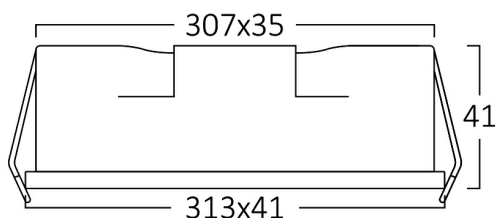

PRODUCT DATASHEET

MODEL NO BD63-00380

DESCRIPTION BRY-LINEX-LN12-18W-3CCT-WHT-LED LINEAR FIXTURE

General Characteristics

Model No	:	BD63-00380
Main Family	:	Indoor Lighting
Sub Family	:	Linear Spotlight
Type	:	Linear Fixture
Body Color	:	White
Lamp Shape	:	Directional
Dimmable	:	Not-Dimmable
Light Source	:	LED
Warranty	:	3 years
Class	:	Class II
IP	:	IP20

Electrical Characteristics

Lifetime	:	20000 h
Voltage	:	220-240V
Power Factor	:	>0,7
Material	:	Aluminium
Working Temperature	:	-20 C+40 C
Frequency	:	50-60 Hz
Current	:	16 A

Package Informations

N.W.	:	8,60 kgs
G.W.	:	10,00 kgs
PCS/CTN	:	20 pcs
Length	:	350 mm
Width	:	295 mm
Height	:	280 mm
EAN	:	5949097739026

Product Characteristics

Wattage	:	18 w
Color Temperature	:	3IN1
Quse Lumen	:	1300 lm
Color Rendering Index (CRI)	:	>90
Energy Efficiency Level	:	G
Beam Angle	:	24° Degrees
Color Category	:	3IN1

Dimensions & Weight

P. Length	:	313 mm
P. Width	:	41 mm
P. Height	:	41 mm
Cutout	:	307x35 mm
Weight	:	430 gr