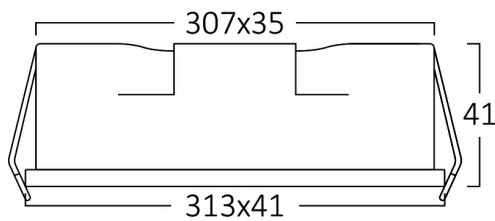

PRODUCT DATASHEET

MODEL NO BD63-00310

DESCRIPTION BRY-LINEX-LN12-18W-4000K-WHT-LED LINEAR FIXTURE

General Characteristics

Model No	:	BD63-00310
Main Family	:	Indoor Lighting
Sub Family	:	Linear Spotlight
Type	:	Spotlight
Body Color	:	White
Lamp Shape	:	Directional
Dimmable	:	Not-Dimmable
Light Source	:	LED
Warranty	:	3 years
Class	:	Class II
IP	:	IP20

Electrical Characteristics

Lifetime	:	20000 h
Voltage	:	220-240V
Power Factor	:	>0,5
Material	:	Aluminium
Working Temperature	:	-20 C+40 C
Frequency	:	50-60 Hz

Package Informations

N.W.	:	21,00 kgs
G.W.	:	24,40 kgs
PCS/CTN	:	50 pcs
Length	:	345 mm
Width	:	335 mm
Height	:	575 mm
EAN	:	5949097731815

Product Characteristics

Wattage	:	18 w
Color Temperature	:	4000K
Quse Lumen	:	1300 lm
Color Rendering Index (CRI)	:	>90
Energy Efficiency Level	:	G
Beam Angle	:	24° Degrees
Color Category	:	Natural White

Dimensions & Weight

P. Length	:	313 mm
P. Width	:	41 mm
P. Height	:	41 mm
Cutout	:	307×35 mm
Weight	:	420 gr