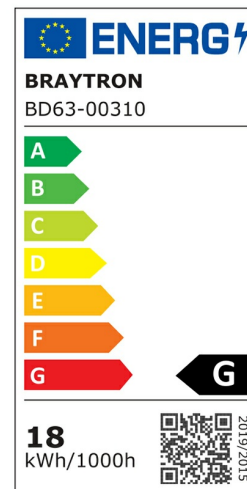

PRODUCT DATASHEET

MODEL NO BD63-00310

DESCRIPTION BRY-LINEX-LN12-18W-4000K-WHT-LED LINEAR FIXTURE

General Characteristics

Model No	:	BD63-00310
Main Family	:	Indoor Lighting
Sub Family	:	Linear Spotlight
Type	:	Spotlight
Body Color	:	White
Lamp Shape	:	Directional
Dimmable	:	Not-Dimmable
Light Source	:	LED
Warranty	:	3 years
Class	:	Class II
IP	:	IP20

Electrical Characteristics

Lifetime	:	20000 h
Voltage	:	220-240V
Power Factor	:	>0,5
Material	:	Aluminium
Working Temperature	:	-20 C+40 C
Frequency	:	50-60 Hz

Package Informations

N.W.	:	21,00 kgs
G.W.	:	24,40 kgs
PCS/CTN	:	50 pcs
Length	:	345 mm
Width	:	335 mm
Height	:	575 mm
EAN	:	5949097731815

Product Characteristics

Wattage	:	18 w
Color Temperature	:	4000K
Quse Lumen	:	1300 lm
Color Rendering Index (CRI)	:	>90
Energy Efficiency Level	:	G
Beam Angle	:	24° Degrees
Color Category	:	Natural White