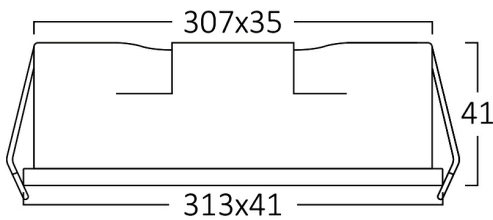

Braytron

PRODUCT DATASHEET

MODEL NO BD63-00310

DESCRIPTION BRY-LINEX-LN12-18W-4000K-WHT-LED LINEAR FIXTURE

BRAYTRON SRL

Bulavardul iuliu maniu, Nr.616, Sector 6, 061129, Bucuresti-ROMANIA

info@braytron.com

www.braytron.com