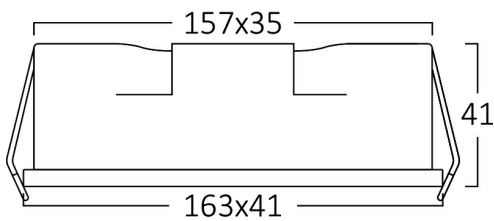

PRODUCT DATASHEET

MODEL NO BD63-00281

DESCRIPTION BRY-LINEX-LN6-9W-3CCT-BLC-LED LINEAR FIXTURE

General Characteristics

Model No	:	BD63-00281
Main Family	:	Indoor Lighting
Sub Family	:	Linear Spotlight
Type	:	Linear Fixture
Body Color	:	Black
Lamp Shape	:	Directional
Dimmable	:	Not-Dimmable
Light Source	:	LED
Warranty	:	3 years
Class	:	Class II
IP	:	IP20

Electrical Characteristics

Lifetime	:	20000 h
Voltage	:	220-240V
Power Factor	:	>0,5
Material	:	Aluminium
Working Temperature	:	-20 C+40 C
Frequency	:	50-60 Hz

Package Informations

N.W.	:	7,41 kgs
G.W.	:	8,80 kgs
PCS/CTN	:	30 pcs
Length	:	575 mm
Width	:	190 mm
Height	:	210 mm
EAN	:	5949097739019

Product Characteristics

Wattage	:	9 w
Color Temperature	:	3IN1
Quse Lumen	:	650 lm
Color Rendering Index (CRI)	:	>90
Energy Efficiency Level	:	G
Beam Angle	:	24° Degrees
Color Category	:	3IN1

Dimensions & Weight

P. Length	:	163 mm
P. Width	:	41 mm
P. Height	:	41 mm
Cutout	:	157x35 mm
Weight	:	247 gr