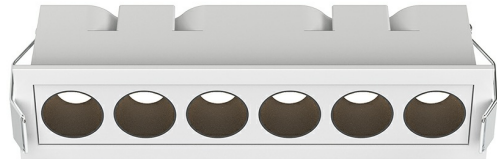

Braytron

PRODUCT DATASHEET

MODEL NO BD63-00280

DESCRIPTION BRY-LINEX-LN6-9W-3CCT-WHT-LED LINEAR FIXTURE

BRAYTRON SRL

Bulavardul iuliu maniu, Nr.616, Sector 6, 061129, Bucuresti-ROMANIA

info@braytron.com

www.braytron.com

General Characteristics

Model No	:	BD63-00280
Main Family	:	Indoor Lighting
Sub Family	:	LED Spotlight
Type	:	Linear Fixture
Body Color	:	White
Lamp Shape	:	Directional
Dimmable	:	Not-Dimmable
Light Source	:	LED
Warranty	:	3 years
Class	:	Class II
IP	:	IP20

Product Characteristics

Wattage	:	9 w
Color Temperature	:	3IN1
Quse Lumen	:	650 lm
Color Rendering Index (CRI)	:	>90
Energy Efficiency Level	:	G
Beam Angle	:	24° Degrees
Color Category	:	3IN1

Dimensions & Weight

P. Length	:	163 mm
P. Width	:	41 mm
P. Height	:	41 mm
Cutout	:	157x35 mm
Weight	:	247 gr