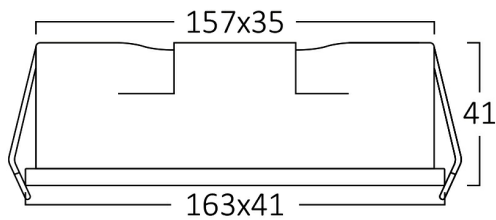

Braytron

PRODUCT DATASHEET

MODEL NO BD63-00280

DESCRIPTION BRY-LINEX-LN6-9W-3CCT-WHT-LED LINEAR FIXTURE

BRAYTRON SRL

Bulavardul iuliu maniu, Nr.616, Sector 6, 061129, Bucuresti-ROMANIA

info@braytron.com

www.braytron.com