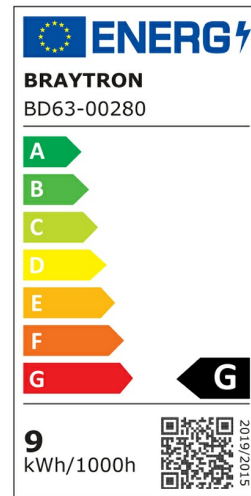

Braytron

PRODUCT DATASHEET

MODEL NO BD63-00280

DESCRIPTION BRY-LINEX-LN6-9W-3CCT-WHT-LED LINEAR FIXTURE

BRAYTRON SRL

Bulavardul iuliu maniu, Nr.616, Sector 6, 061129, Bucuresti-ROMANIA

info@braytron.com

www.braytron.com

General Characteristics

Model No	:	BD63-00280
Main Family	:	Indoor Lighting
Sub Family	:	LED Spotlight
Type	:	Linear Fixture
Body Color	:	White
Lamp Shape	:	Directional
Dimmable	:	Not-Dimmable
Light Source	:	LED
Warranty	:	3 years
Class	:	Class II
IP	:	IP20

Electrical Characteristics

Lifetime	:	20000 h
Voltage	:	220-240V
Power Factor	:	>0,5
Material	:	Aluminium
Working Temperature	:	-20 C+40 C
Frequency	:	50-60 Hz

Package Informations

N.W.	:	7,41 kgs
G.W.	:	8,80 kgs
PCS/CTN	:	30 pcs
Length	:	575 mm
Width	:	190 mm
Height	:	210 mm
EAN	:	5949097739002

Product Characteristics

Wattage	:	9 w
Color Temperature	:	3IN1
Quse Lumen	:	650 lm
Color Rendering Index (CRI)	:	>90
Energy Efficiency Level	:	G
Beam Angle	:	24° Degrees
Color Category	:	3IN1

Dimensions & Weight