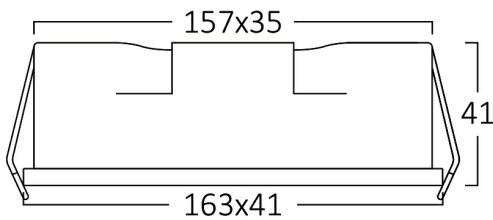

Braytron

PRODUCT DATASHEET

MODEL NO BD63-00210

DESCRIPTION BRY-LINEX-LN6-9W-4000K-WHT-LED LINEAR FIXTURE

BRAYTRON SRL

Bulavardul iuliu maniu, Nr.616, Sector 6, 061129, Bucuresti-ROMANIA

info@braytron.com

www.braytron.com