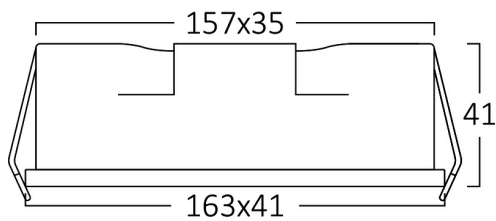

PRODUCT DATASHEET

MODEL NO BD63-00200

DESCRIPTION BRY-LINEX-LN6-9W-3000K-WHT-LED LINEAR FIXTURE

General Characteristics

Model No	:	BD63-00200
Main Family	:	Indoor Lighting
Sub Family	:	Linear Spotlight
Type	:	Spotlight
Body Color	:	White
Lamp Shape	:	Directional
Dimmable	:	Not-Dimmable
Light Source	:	LED
Warranty	:	3 years
Class	:	Class II
IP	:	IP20

Electrical Characteristics

Lifetime	:	20000 h
Voltage	:	220-240V
Power Factor	:	>0,5
Material	:	Aluminium
Working Temperature	:	-20 C+40 C
Frequency	:	50-60 Hz

Package Informations

N.W.	:	11,60 kgs
G.W.	:	13,90 kgs
PCS/CTN	:	50 pcs
Length	:	345 mm
Width	:	185 mm
Height	:	575 mm
EAN	:	5949097731785

Product Characteristics

Wattage	:	9 w
Color Temperature	:	3000K
Quse Lumen	:	650 lm
Color Rendering Index (CRI)	:	>90
Energy Efficiency Level	:	G
Beam Angle	:	24° Degrees
Color Category	:	Warm White

Dimensions & Weight

P. Length	:	163 mm
P. Width	:	41 mm
P. Height	:	41 mm
Cutout	:	157×35 mm
Weight	:	232 gr