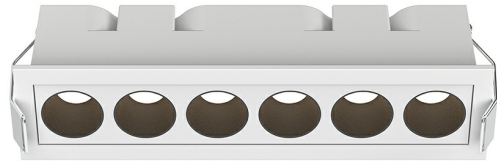

PRODUCT DATASHEET

MODEL NO BD63-00200

DESCRIPTION BRY-LINEX-LN6-9W-3000K-WHT-LED LINEAR FIXTURE

General Characteristics

Model No	:	BD63-00200
Main Family	:	Indoor Lighting
Sub Family	:	Linear Spotlight
Type	:	Spotlight
Body Color	:	White
Lamp Shape	:	Directional
Dimmable	:	Not-Dimmable
Light Source	:	LED
Warranty	:	3 years
Class	:	Class II
IP	:	IP20

Electrical Characteristics

Lifetime	:	20000 h
Voltage	:	220-240V
Power Factor	:	>0,5
Material	:	Aluminium
Working Temperature	:	-20 C+40 C
Frequency	:	50-60 Hz

Package Informations

N.W.	:	11,60 kgs
G.W.	:	13,90 kgs
PCS/CTN	:	50 pcs
Length	:	345 mm
Width	:	185 mm
Height	:	575 mm
EAN	:	5949097731785

Product Characteristics

Wattage	:	9 w
Color Temperature	:	3000K
Quse Lumen	:	650 lm
Color Rendering Index (CRI)	:	>90
Energy Efficiency Level	:	G
Beam Angle	:	24° Degrees
Color Category	:	Warm White

Dimensions & Weight

P. Length	:	163 mm
P. Width	:	41 mm
P. Height	:	41 mm
Cutout	:	157×35 mm
Weight	:	232 gr