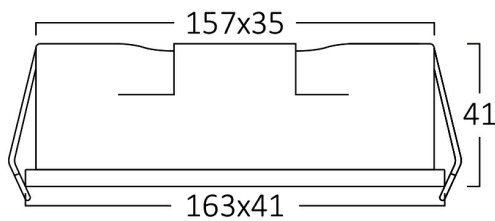

PRODUCT DATASHEET

MODEL NO BD63-00200

DESCRIPTION BRY-LINEX-LN6-9W-3000K-WHT-LED LINEAR FIXTURE

General Characteristics

Model No	:	BD63-00200
Main Family	:	Indoor Lighting
Sub Family	:	Linear Spotlight
Type	:	Spotlight
Body Color	:	White
Lamp Shape	:	Directional
Dimmable	:	Not-Dimmable
Light Source	:	LED
Warranty	:	3 years
Class	:	Class II
IP	:	IP20

Electrical Characteristics

Lifetime	:	20000 h
Voltage	:	220-240V
Power Factor	:	>0,5
Material	:	Aluminium
Working Temperature	:	-20 C+40 C
Frequency	:	50-60 Hz

Package Informations

N.W.	:	11,60 kgs
G.W.	:	13,90 kgs
PCS/CTN	:	50 pcs
Length	:	345 mm
Width	:	185 mm
Height	:	575 mm
EAN	:	5949097731785

Product Characteristics

Wattage	:	9 w
Color Temperature	:	3000K
Quse Lumen	:	650 lm
Color Rendering Index (CRI)	:	>90
Energy Efficiency Level	:	G
Beam Angle	:	24° Degrees
Color Category	:	Warm White

Dimensions & Weight

P. Length	:	163 mm
P. Width	:	41 mm
P. Height	:	41 mm
Cutout	:	157×35 mm
Weight	:	232 gr