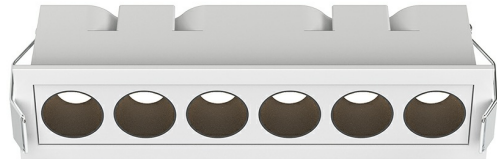

## PRODUCT DATASHEET

MODEL NO BD63-00200

DESCRIPTION BRY-LINEX-LN6-9W-3000K-WHT-LED LINEAR FIXTURE

BRAYTRON SRL

Bulavardul iuliu maniu, Nr.616, Sector 6, 061129, Bucuresti-ROMANIA

info@braytron.com

www.braytron.com

### General Characteristics

Model No	:	BD63-00200
Main Family	:	Indoor Lighting
Sub Family	:	LED Spotlight
Type	:	Linear Fixture
Body Color	:	White
Lamp Shape	:	Directional
Dimmable	:	Not-Dimmable
Light Source	:	LED
Warranty	:	3 years
Class	:	Class II
IP	:	IP20

### Product Characteristics

Wattage	:	9 w
Color Temperature	:	3000K
Quse Lumen	:	650 lm
Color Rendering Index (CRI)	:	>90
Energy Efficiency Level	:	G
Beam Angle	:	24° Degrees
Color Category	:	Warm White