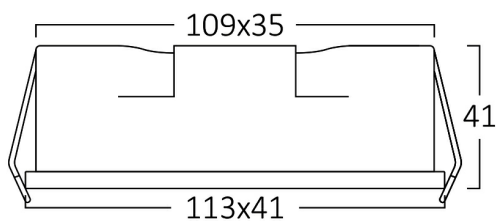

PRODUCT DATASHEET

MODEL NO BD63-00110

DESCRIPTION BRY-LINEX-LN4-6W-4000K-WHT-LED LINEAR FIXTURE

General Characteristics

Model No	:	BD63-00110
Main Family	:	Indoor Lighting
Sub Family	:	Linear Spotlight
Type	:	Linear Fixture
Body Color	:	White
Lamp Shape	:	Directional
Dimmable	:	Not-Dimmable
Light Source	:	LED
Warranty	:	3 years
Class	:	Class II
IP	:	IP20

Electrical Characteristics

Lifetime	:	20000 h
Voltage	:	220-240V
Power Factor	:	>0,5
Material	:	Aluminium
Working Temperature	:	-20 C+40 C
Frequency	:	50-60 Hz

Package Informations

N.W.	:	8,85 kgs
G.W.	:	10,60 kgs
PCS/CTN	:	50 pcs
Length	:	345 mm
Width	:	135 mm
Height	:	575 mm
EAN	:	5949097731778

Product Characteristics

Wattage	:	6 w
Color Temperature	:	4000K
Quse Lumen	:	430 lm
Color Rendering Index (CRI)	:	>90
Energy Efficiency Level	:	G
Beam Angle	:	24° Degrees
Color Category	:	Natural White

Dimensions & Weight

P. Length	:	113 mm
P. Width	:	41 mm
P. Height	:	41 mm
Cutout	:	109×35 mm
Weight	:	177 gr