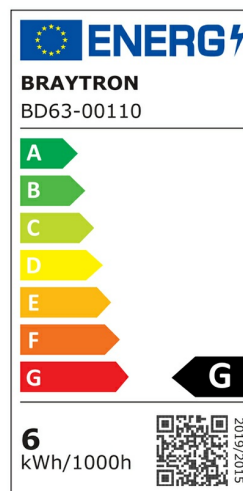

PRODUCT DATASHEET

MODEL NO BD63-00110

DESCRIPTION BRY-LINEX-LN4-6W-4000K-WHT-LED LINEAR FIXTURE

General Characteristics

Model No	:	BD63-00110
Main Family	:	Indoor Lighting
Sub Family	:	Linear Spotlight
Type	:	Linear Fixture
Body Color	:	White
Lamp Shape	:	Directional
Dimmable	:	Not-Dimmable
Light Source	:	LED
Warranty	:	3 years
Class	:	Class II
IP	:	IP20

Electrical Characteristics

Lifetime	:	20000 h
Voltage	:	220-240V
Power Factor	:	>0,5
Material	:	Aluminium
Working Temperature	:	-20 C+40 C
Frequency	:	50-60 Hz

Package Informations

N.W.	:	8,85 kgs
G.W.	:	10,60 kgs
PCS/CTN	:	50 pcs
Length	:	345 mm
Width	:	135 mm
Height	:	575 mm
EAN	:	5949097731778

Product Characteristics

Wattage	:	6 w
Color Temperature	:	4000K
Quse Lumen	:	430 lm
Color Rendering Index (CRI)	:	>90
Energy Efficiency Level	:	G
Beam Angle	:	24° Degrees
Color Category	:	Natural White

Dimensions & Weight

P. Length	:	113 mm
P. Width	:	41 mm
P. Height	:	41 mm
Cutout	:	109×35 mm
Weight	:	177 gr