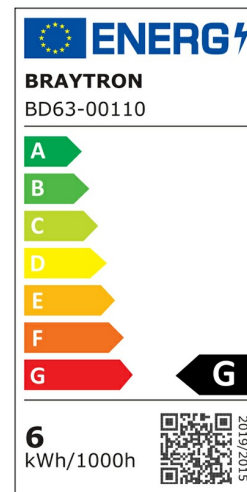

Braytron

PRODUCT DATASHEET

MODEL NO BD63-00110

DESCRIPTION BRY-LINEX-LN4-6W-4000K-WHT-LED LINEAR FIXTURE

BRAYTRON SRL

Bulavardul iuliu maniu, Nr.616, Sector 6, 061129, Bucuresti-ROMANIA

info@braytron.com

www.braytron.com

General Characteristics

Model No	:	BD63-00110
Main Family	:	Indoor Lighting
Sub Family	:	LED Spotlight
Type	:	Linear Fixture
Body Color	:	White
Lamp Shape	:	Directional
Dimmable	:	Not-Dimmable
Light Source	:	LED
Warranty	:	3 years
Class	:	Class II
IP	:	IP20

Electrical Characteristics

Lifetime	:	20000 h
Voltage	:	220-240V
Power Factor	:	>0,5
Material	:	Aluminium
Working Temperature	:	-20 C+40 C
Frequency	:	50-60 Hz

Package Informations

N.W.	:	8,85 kgs
G.W.	:	10,60 kgs
PCS/CTN	:	50 pcs
Length	:	345 mm
Width	:	135 mm
Height	:	575 mm
EAN	:	5949097731778

Product Characteristics

Wattage	:	6 w
Color Temperature	:	4000K
Quse Lumen	:	430 lm
Color Rendering Index (CRI)	:	>90
Energy Efficiency Level	:	G
Beam Angle	:	24° Degrees
Color Category	:	Natural White