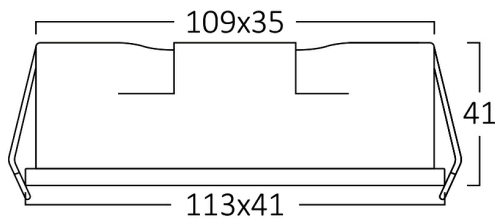

Braytron

PRODUCT DATASHEET

MODEL NO BD63-00110

DESCRIPTION BRY-LINEX-LN4-6W-4000K-WHT-LED LINEAR FIXTURE

BRAYTRON SRL

Bulavardul iuliu maniu, Nr.616, Sector 6, 061129, Bucuresti-ROMANIA

info@braytron.com

www.braytron.com