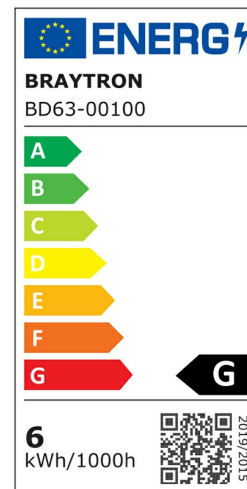

## PRODUCT DATASHEET

MODEL NO BD63-00100

DESCRIPTION BRY-LINEX-LN4-6W-3000K-WHT-LED LINEAR FIXTURE

### General Characteristics

Model No	:	BD63-00100
Main Family	:	Indoor Lighting
Sub Family	:	Linear Spotlight
Type	:	Linear Fixture
Body Color	:	White
Lamp Shape	:	Directional
Dimmable	:	Not-Dimmable
Light Source	:	LED
Warranty	:	3 years
Class	:	Class II
IP	:	IP20

### Electrical Characteristics

Lifetime	:	20000 h
Voltage	:	220-240V
Power Factor	:	>0,5
Material	:	Aluminium
Working Temperature	:	-20 C+40 C
Frequency	:	50-60 Hz

### Product Characteristics

Wattage	:	6 w
Color Temperature	:	3000K
Quse Lumen	:	430 lm
Color Rendering Index (CRI)	:	>90
Energy Efficiency Level	:	G
Beam Angle	:	24° Degrees
Color Category	:	Warm White