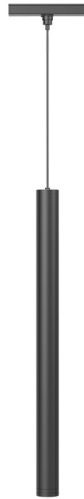

## PRODUCT DATASHEET

MODEL NO BD62-00211

DESCRIPTION BRY-PDT030-7W-48VDC-4000K-BLC-MAG. TRACK

### General Characteristics

Model No	:	BD62-00211
Main Family	:	Track Lighting
Sub Family	:	LED Magnetic
Type	:	Track
Body Color	:	Black
Lamp Shape	:	Directional
Dimmable	:	Not-Dimmable
Light Source	:	LED
Socket	:	Magnetic
Warranty	:	3 years
Class	:	Class III
IP	:	IP20

### Electrical Characteristics

Lifetime	:	30000 h
Voltage	:	48VDC
Power Factor	:	>0,5
Material	:	Aluminium
Working Temperature	:	-20 C+40 C

### Dimensions & Weight

Diameter	:	117 mm
P. Height	:	420 mm
Weight	:	390 gr