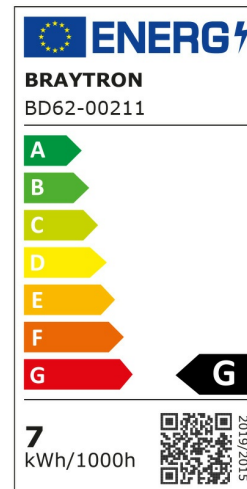

Braytron

PRODUCT DATASHEET

MODEL NO BD62-00211

DESCRIPTION BRY-M20-PDT030-7W-48VDC-4000K-BLC-MAG. TRACK

BRAYTRON SRL

Bulavardul iuliu maniu, Nr.616, Sector 6, 061129, Bucuresti-ROMANIA

info@braytron.com

www.braytron.com

Page 1-2

General Characteristics

Model No	:	BD62-00211
Main Family	:	Track Lighting
Sub Family	:	LED Magnetic
Type	:	Track
Body Color	:	Black
Lamp Shape	:	Directional
Dimmable	:	Not-Dimmable
Light Source	:	LED
Socket	:	Magnetic
Warranty	:	3 years
Class	:	Class III
IP	:	IP20

Electrical Characteristics

Lifetime	:	30000 h
Voltage	:	48VDC
Power Factor	:	>0,9
Material	:	Aluminium
Working Temperature	:	-20 C+40 C

Package Informations

N.W.	:	8,25 kgs
G.W.	:	9,90 kgs
PCS/CTN	:	30 pcs
Length	:	600 mm
Width	:	200 mm
Height	:	235 mm
EAN	:	5949097728303

Product Characteristics

Wattage	:	7 w
Color Temperature	:	4000K
Quse Lumen	:	430 lm
Color Rendering Index (CRI)	:	>90
Energy Efficiency Level	:	G
Beam Angle	:	24° Degrees
Color Category	:	Natural White