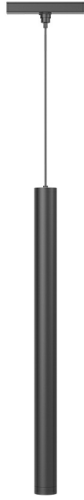

## PRODUCT DATASHEET

MODEL NO BD62-00201

DESCRIPTION BRY-M20-PDT030-7W-48VDC-3000K-BLC-MAG. TRACK

BRAYTRON SRL

Bulavardul iuliu maniu, Nr.616, Sector 6, 061129, Bucuresti-ROMANIA

info@braytron.com

www.braytron.com

### General Characteristics

|              |   |                |
|--------------|---|----------------|
| Model No     | : | BD62-00201     |
| Main Family  | : | Track Lighting |
| Sub Family   | : | LED Magnetic   |
| Type         | : | Track          |
| Body Color   | : | Black          |
| Lamp Shape   | : | Directional    |
| Dimmable     | : | Not-Dimmable   |
| Light Source | : | LED            |
| Socket       | : | Magnetic       |
| Warranty     | : | 3 years        |
| Class        | : | Class III      |
| IP           | : | IP20           |

### Electrical Characteristics

|                     |   |            |
|---------------------|---|------------|
| Lifetime            | : | 30000 h    |
| Voltage             | : | 48VDC      |
| Power Factor        | : | >0,9       |
| Material            | : | Aluminium  |
| Working Temperature | : | -20 C+40 C |

### Dimensions & Weight

|           |   |        |
|-----------|---|--------|
| Diameter  | : | 117 mm |
| P. Height | : | 420 mm |
| Weight    | : | 275 gr |