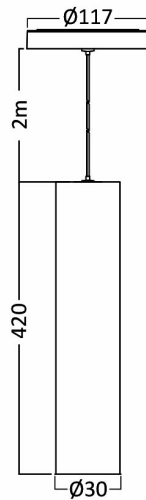

PRODUCT DATASHEET

MODEL NO BD62-00201

DESCRIPTION BRY-PDT030-7W-48VDC-3000K-BLC-MAG. TRACK

General Characteristics

Model No	:	BD62-00201
Main Family	:	Track Lighting
Sub Family	:	LED Magnetic
Type	:	Track
Body Color	:	Black
Lamp Shape	:	Directional
Dimmable	:	Not-Dimmable
Light Source	:	LED
Socket	:	Magnetic
Warranty	:	3 years
Class	:	Class III
IP	:	IP20

Electrical Characteristics

Lifetime	:	30000 h
Voltage	:	48VDC
Power Factor	:	>0,5
Material	:	Aluminium
Working Temperature	:	-20 C+40 C

Package Informations

N.W.	:	11,85 kgs
G.W.	:	14,55 kgs
PCS/CTN	:	30 pcs
Length	:	475 mm
Width	:	425 mm
Height	:	295 mm
EAN	:	5949097723209

Product Characteristics

Wattage	:	7 w
Color Temperature	:	3000K
Quse Lumen	:	520 lm
Color Rendering Index (CRI)	:	>90
Energy Efficiency Level	:	G
Beam Angle	:	24° Degrees
Color Category	:	Warm White

Dimensions & Weight

Diameter	:	117 mm
P. Height	:	420 mm
Weight	:	390 gr