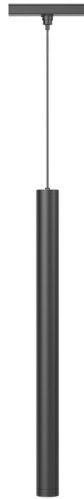

PRODUCT DATASHEET

MODEL NO BD62-00201

DESCRIPTION BRY-PDT030-7W-48VDC-3000K-BLC-MAG. TRACK

General Characteristics

Model No	:	BD62-00201
Main Family	:	Track Lighting
Sub Family	:	LED Magnetic
Type	:	Track
Body Color	:	Black
Lamp Shape	:	Directional
Dimmable	:	Not-Dimmable
Light Source	:	LED
Socket	:	Magnetic
Warranty	:	3 years
Class	:	Class III
IP	:	IP20

Electrical Characteristics

Lifetime	:	30000 h
Voltage	:	48VDC
Power Factor	:	>0,5
Material	:	Aluminium
Working Temperature	:	-20 C+40 C

Package Informations

N.W.	:	11,85 kgs
G.W.	:	14,55 kgs
PCS/CTN	:	30 pcs
Length	:	475 mm
Width	:	425 mm
Height	:	295 mm
EAN	:	5949097723209

Product Characteristics

Wattage	:	7 w
Color Temperature	:	3000K
Quse Lumen	:	520 lm
Color Rendering Index (CRI)	:	>90
Energy Efficiency Level	:	G
Beam Angle	:	24° Degrees
Color Category	:	Warm White

Dimensions & Weight

Diameter	:	117 mm
P. Height	:	420 mm
Weight	:	390 gr