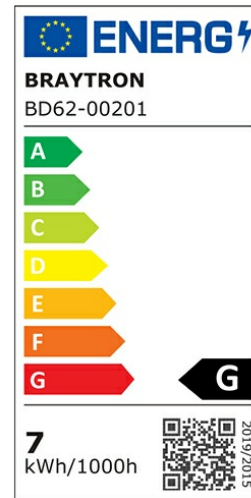

## PRODUCT DATASHEET

MODEL NO BD62-00201

DESCRIPTION BRY-M20-PDT030-7W-48VDC-3000K-BLC-MAG. TRACK

BRAYTRON SRL

Bulavardul iuliu maniu, Nr.616, Sector 6, 061129, Bucuresti-ROMANIA

info@braytron.com

www.braytron.com

### General Characteristics

|              |   |                |
|--------------|---|----------------|
| Model No     | : | BD62-00201     |
| Main Family  | : | Track Lighting |
| Sub Family   | : | LED Magnetic   |
| Type         | : | Track          |
| Body Color   | : | Black          |
| Lamp Shape   | : | Directional    |
| Dimmable     | : | Not-Dimmable   |
| Light Source | : | LED            |
| Socket       | : | Magnetic       |
| Warranty     | : | 3 years        |
| Class        | : | Class III      |
| IP           | : | IP20           |

### Electrical Characteristics

|                     |   |            |
|---------------------|---|------------|
| Lifetime            | : | 30000 h    |
| Voltage             | : | 48VDC      |
| Power Factor        | : | >0,9       |
| Material            | : | Aluminium  |
| Working Temperature | : | -20 C+40 C |

### Product Characteristics

|                             |   |             |
|-----------------------------|---|-------------|
| Wattage                     | : | 7 w         |
| Color Temperature           | : | 3000K       |
| Quse Lumen                  | : | 430 lm      |
| Color Rendering Index (CRI) | : | >90         |
| Energy Efficiency Level     | : | G           |
| Beam Angle                  | : | 24° Degrees |
| Color Category              | : | Warm White  |