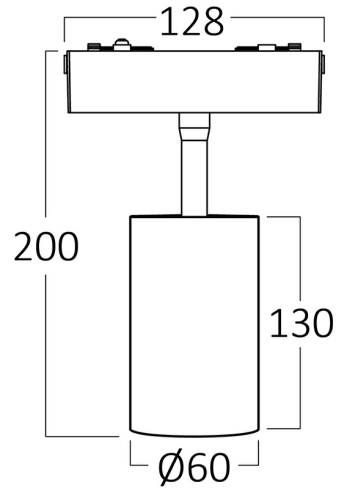

Braytron

PRODUCT DATASHEET

MODEL NO BD61-20381

DESCRIPTION BRY-S2-TRC060-18W-48VDC-3IN1-BLC-MAG. TRACK

BRAYTRON SRL

Bulavardul Iuliu Maniu, Nr.616, Sector 6, 061129, Bucuresti-ROMANIA

info@braytron.com

www.braytron.com

Page 1-2

General Characteristics

Model No	:	BD61-20381
Main Family	:	Track Lighting
Sub Family	:	LED Magnetic
Type	:	Track
Body Color	:	Black
Lamp Shape	:	Directional
Dimmable	:	Not-Dimmable
Light Source	:	LED
Socket	:	Magnetic
Warranty	:	3 years
Class	:	Class III
IP	:	IP20

Electrical Characteristics

Lifetime	:	30000 h
Voltage	:	48VDC
Power Factor	:	>0,9
Material	:	Aluminium
Working Temperature	:	-20 C+40 C

Package Informations

PCS/CTN	:	16 pcs
EAN	:	5949097746673

Product Characteristics

Wattage	:	18 w
Color Temperature	:	3IN1
Quse Lumen	:	1580 lm
Color Rendering Index (CRI)	:	>90
Energy Efficiency Level	:	G
Beam Angle	:	24° Degrees
Color Category	:	3IN1

Dimensions & Weight

Diameter	:	60 mm
P. Height	:	130 mm