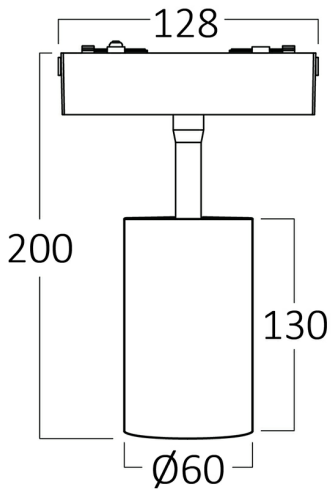

Braytron

PRODUCT DATASHEET

MODEL NO BD61-20381

DESCRIPTION BRY-S2-TRC060-18W-48VDC-3IN1-BLC-MAG. TRACK

BRAYTRON SRL

Bulavardul Iuliu Maniu, Nr.616, Sector 6, 061129, Bucuresti-ROMANIA

info@braytron.com

www.braytron.com

Page 1-2

General Characteristics

Model No	:	BD61-20381
Main Family	:	Track Lighting
Sub Family	:	LED Magnetic
Type	:	Track
Body Color	:	Black
Lamp Shape	:	Directional
Dimmable	:	Not-Dimmable
Light Source	:	LED
Socket	:	Magnetic
Warranty	:	3 years
Class	:	Class III
IP	:	IP20

Electrical Characteristics

Lifetime	:	30000 h
Voltage	:	48VDC
Power Factor	:	>0,9
Material	:	Aluminium
Working Temperature	:	-20 C+40 C

Package Informations

PCS/CTN	:	16 pcs
EAN	:	5949097746673

Product Characteristics

Wattage	:	18 w
Color Temperature	:	3IN1
Quse Lumen	:	1580 lm
Color Rendering Index (CRI)	:	>90
Energy Efficiency Level	:	G
Beam Angle	:	24° Degrees
Color Category	:	3IN1

Dimensions & Weight

Diameter	:	60 mm
P. Height	:	130 mm