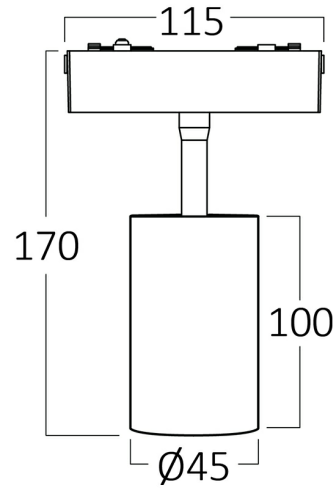

## PRODUCT DATASHEET

MODEL NO BD61-20281

DESCRIPTION BRY-S2-TRC045-10W-48VDC-3IN1-BLC-MAG. TRACK

BRAYTRON SRL

Bulavardul iuliu maniu, Nr.616, Sector 6, 061129, Bucuresti-ROMANIA

info@braytron.com

www.braytron.com

### General Characteristics

|              |   |                |
|--------------|---|----------------|
| Model No     | : | BD61-20281     |
| Main Family  | : | Track Lighting |
| Sub Family   | : | LED Magnetic   |
| Type         | : | Track          |
| Body Color   | : | Black          |
| Lamp Shape   | : | Directional    |
| Dimmable     | : | Not-Dimmable   |
| Light Source | : | LED            |
| Socket       | : | Magnetic       |
| Warranty     | : | 3 years        |
| Class        | : | Class III      |
| IP           | : | IP20           |

### Product Characteristics

|                             |   |             |
|-----------------------------|---|-------------|
| Wattage                     | : | 10 w        |
| Color Temperature           | : | 3IN1        |
| Quse Lumen                  | : | 810 lm      |
| Color Rendering Index (CRI) | : | >90         |
| Energy Efficiency Level     | : | G           |
| Beam Angle                  | : | 24° Degrees |
| Color Category              | : | 3IN1        |

### Dimensions & Weight

|           |   |        |
|-----------|---|--------|
| Diameter  | : | 45 mm  |
| P. Height | : | 100 mm |