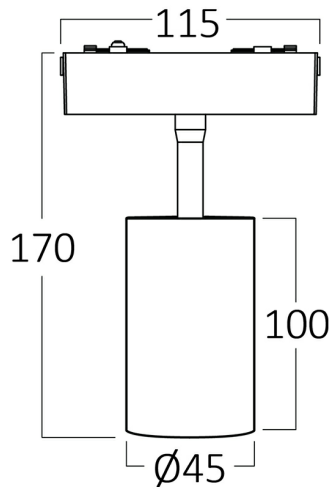

## PRODUCT DATASHEET

MODEL NO BD61-20281

DESCRIPTION BRY-S2-TRC045-10W-48VDC-3IN1-BLC-MAG. TRACK

BRAYTRON SRL

Bulavardul iuliu maniu, Nr.616, Sector 6, 061129, Bucuresti-ROMANIA

info@braytron.com

www.braytron.com

### General Characteristics

|              |   |                |
|--------------|---|----------------|
| Model No     | : | BD61-20281     |
| Main Family  | : | Track Lighting |
| Sub Family   | : | LED Magnetic   |
| Type         | : | Track          |
| Body Color   | : | Black          |
| Lamp Shape   | : | Directional    |
| Dimmable     | : | Not-Dimmable   |
| Light Source | : | LED            |
| Socket       | : | Magnetic       |
| Warranty     | : | 3 years        |
| Class        | : | Class III      |
| IP           | : | IP20           |

### Product Characteristics

|                             |   |             |
|-----------------------------|---|-------------|
| Wattage                     | : | 10 w        |
| Color Temperature           | : | 3IN1        |
| Quse Lumen                  | : | 810 lm      |
| Color Rendering Index (CRI) | : | >90         |
| Energy Efficiency Level     | : | G           |
| Beam Angle                  | : | 24° Degrees |
| Color Category              | : | 3IN1        |

### Dimensions & Weight

|           |   |        |
|-----------|---|--------|
| Diameter  | : | 45 mm  |
| P. Height | : | 100 mm |