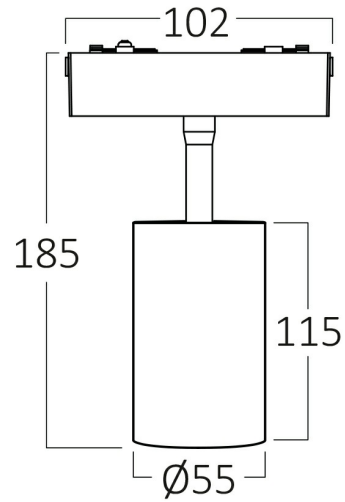

PRODUCT DATASHEET

MODEL NO BD61-10311

DESCRIPTION BRY-S-TRC060-18W-48VDC-4000K-BLC-MAG. TRACK

General Characteristics

Model No	:	BD61-10311
Main Family	:	Track Lighting
Sub Family	:	LED Magnetic
Type	:	Track
Body Color	:	Black
Lamp Shape	:	Directional
Dimmable	:	Not-Dimmable
Light Source	:	LED
Socket	:	Magnetic
Warranty	:	3 years
Class	:	Class III
IP	:	IP20

Electrical Characteristics

Lifetime	:	30000 h
Voltage	:	48VDC
Power Factor	:	>0,45
Material	:	Aluminium
Working Temperature	:	-20 C+40 C
Frequency	:	50-60 Hz

Package Informations

N.W.	:	4,75 kgs
G.W.	:	6,15 kgs
PCS/CTN	:	16 pcs
Length	:	500 mm
Width	:	340 mm
Height	:	195 mm
EAN	:	5949097738586

Product Characteristics

Wattage	:	18 w
Color Temperature	:	4000K
Quse Lumen	:	1580 lm
Color Rendering Index (CRI)	:	>90
Energy Efficiency Level	:	G
Beam Angle	:	36° Degrees
Color Category	:	Natural White

Dimensions & Weight

Diameter	:	55 mm
P. Height	:	185 mm
Weight	:	297 gr