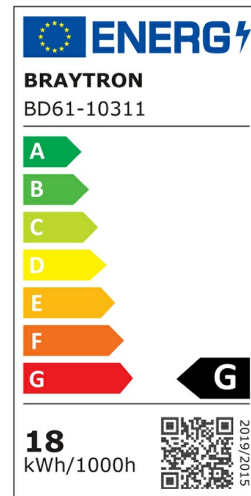

Braytron

PRODUCT DATASHEET

MODEL NO BD61-10311

DESCRIPTION BRY-S-TRC060-18W-48VDC-4000K-BLC-MAG. TRACK

BRAYTRON SRL

Bulavardul Iuliu Maniu, Nr.616, Sector 6, 061129, Bucuresti-ROMANIA

info@braytron.com

www.braytron.com

Page 1-2

General Characteristics

Model No	:	BD61-10311
Main Family	:	Track Lighting
Sub Family	:	LED Magnetic
Type	:	Track
Body Color	:	Black
Lamp Shape	:	Directional
Dimmable	:	Not-Dimmable
Light Source	:	LED
Socket	:	Magnetic
Warranty	:	3 years
Class	:	Class III
IP	:	IP20

Electrical Characteristics

Lifetime	:	30000 h
Voltage	:	48VDC
Power Factor	:	>0,45
Material	:	Aluminium
Working Temperature	:	-20 C+40 C
Frequency	:	50-60 Hz

Package Informations

N.W.	:	4,75 kgs
G.W.	:	6,15 kgs
PCS/CTN	:	16 pcs
Length	:	500 mm
Width	:	340 mm
Height	:	195 mm
EAN	:	5949097738586

Product Characteristics

Wattage	:	18 w
Color Temperature	:	4000K
Quse Lumen	:	1580 lm
Color Rendering Index (CRI)	:	>90
Energy Efficiency Level	:	G
Beam Angle	:	36° Degrees
Color Category	:	Natural White