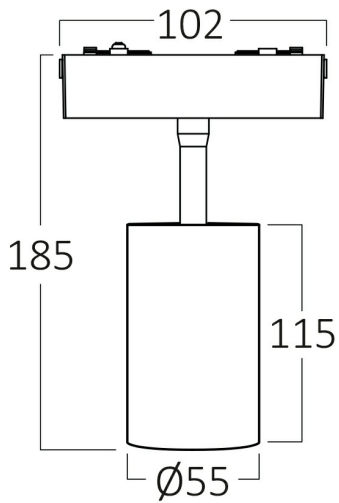

PRODUCT DATASHEET

MODEL NO BD61-10311

DESCRIPTION BRY-S-TRC060-18W-48VDC-4000K-BLC-MAG. TRACK

General Characteristics

Model No	:	BD61-10311
Main Family	:	Track Lighting
Sub Family	:	LED Magnetic
Type	:	Track
Body Color	:	Black
Lamp Shape	:	Directional
Dimmable	:	Not-Dimmable
Light Source	:	LED
Socket	:	Magnetic
Warranty	:	3 years
Class	:	Class III
IP	:	IP20

Electrical Characteristics

Lifetime	:	30000 h
Voltage	:	48VDC
Power Factor	:	>0,45
Material	:	Aluminium
Working Temperature	:	-20 C+40 C
Frequency	:	50-60 Hz

Package Informations

N.W.	:	4,75 kgs
G.W.	:	6,15 kgs
PCS/CTN	:	16 pcs
Length	:	500 mm
Width	:	340 mm
Height	:	195 mm
EAN	:	5949097738586

Product Characteristics

Wattage	:	18 w
Color Temperature	:	4000K
Quse Lumen	:	1580 lm
Color Rendering Index (CRI)	:	>90
Energy Efficiency Level	:	G
Beam Angle	:	36° Degrees
Color Category	:	Natural White

Dimensions & Weight

Diameter	:	55 mm
P. Height	:	185 mm
Weight	:	297 gr