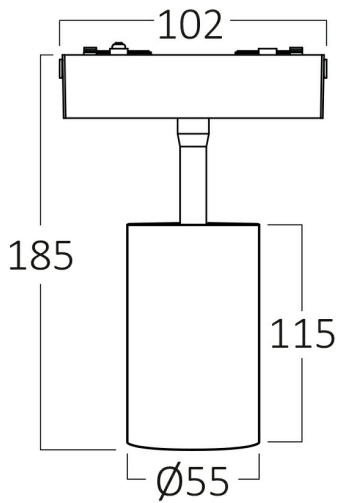

PRODUCT DATASHEET

MODEL NO BD61-10301

DESCRIPTION BRY-S-TRC060-18W-48VDC-3000K-BLC-MAG. TRACK

General Characteristics

Model No	:	BD61-10301
Main Family	:	Track Lighting
Sub Family	:	LED Magnetic
Type	:	Schuko Socket
Body Color	:	Black
Lamp Shape	:	Directional
Dimmable	:	Not-Dimmable
Light Source	:	LED
Socket	:	Magnetic
Warranty	:	3 years
Class	:	Class III
IP	:	IP20

Electrical Characteristics

Lifetime	:	30000 h
Voltage	:	48VDC
Power Factor	:	>0,45
Material	:	Aluminium
Working Temperature	:	-20 C+40 C
Frequency	:	50-60 Hz
Current	:	16 A

Package Informations

N.W.	:	4,75 kgs
G.W.	:	6,15 kgs
PCS/CTN	:	16 pcs
Length	:	500 mm
Width	:	340 mm
Height	:	195 mm
EAN	:	5949097738579

Product Characteristics

Wattage	:	18 w
Color Temperature	:	3000K
Quse Lumen	:	1580 lm
Color Rendering Index (CRI)	:	>90
Energy Efficiency Level	:	G
Beam Angle	:	36° Degrees
Color Category	:	Warm White

Dimensions & Weight

Diameter	:	55 mm
P. Height	:	185 mm
Weight	:	297 gr