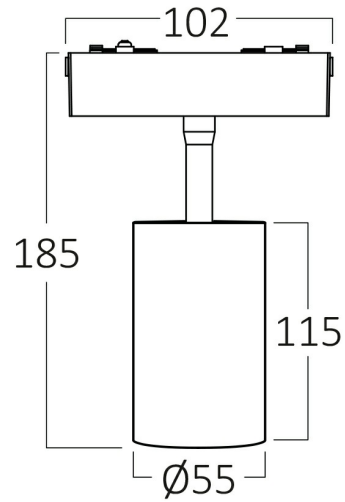

PRODUCT DATASHEET

MODEL NO BD61-10301

DESCRIPTION BRY-S-TRC060-18W-48VDC-3000K-BLC-MAG. TRACK

General Characteristics

Model No	:	BD61-10301
Main Family	:	Track Lighting
Sub Family	:	LED Magnetic
Type	:	Schuko Socket
Body Color	:	Black
Lamp Shape	:	Directional
Dimmable	:	Not-Dimmable
Light Source	:	LED
Socket	:	Magnetic
Warranty	:	3 years
Class	:	Class III
IP	:	IP20

Electrical Characteristics

Lifetime	:	30000 h
Voltage	:	48VDC
Power Factor	:	>0,45
Material	:	Aluminium
Working Temperature	:	-20 C+40 C
Frequency	:	50-60 Hz
Current	:	16 A

Package Informations

N.W.	:	4,75 kgs
G.W.	:	6,15 kgs
PCS/CTN	:	16 pcs
Length	:	500 mm
Width	:	340 mm
Height	:	195 mm
EAN	:	5949097738579

Product Characteristics

Wattage	:	18 w
Color Temperature	:	3000K
Quse Lumen	:	1580 lm
Color Rendering Index (CRI)	:	>90
Energy Efficiency Level	:	G
Beam Angle	:	36° Degrees
Color Category	:	Warm White

Dimensions & Weight

Diameter	:	55 mm
P. Height	:	185 mm
Weight	:	297 gr