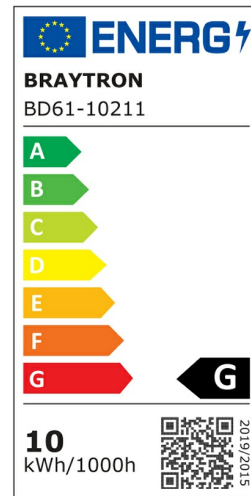

## PRODUCT DATASHEET

MODEL NO BD61-10211

DESCRIPTION BRY-S-TRC045-10W-48VDC-4000K-BLC-MAG. TRACK

BRAYTRON SRL

Bulavardul Iuliu Maniu, Nr.616, Sector 6, 061129, Bucuresti-ROMANIA

info@braytron.com

www.braytron.com

### Electrical Characteristics

Lifetime	:	30000 h
Voltage	:	48VDC
Power Factor	:	>0,45
Material	:	Aluminium
Working Temperature	:	-20 C+40 C
Frequency	:	50-60 Hz

### Product Characteristics

Wattage	:	10 w
Color Temperature	:	4000K
Quse Lumen	:	810 lm
Color Rendering Index (CRI)	:	>90
Energy Efficiency Level	:	G
Beam Angle	:	36° Degrees
Color Category	:	Natural White