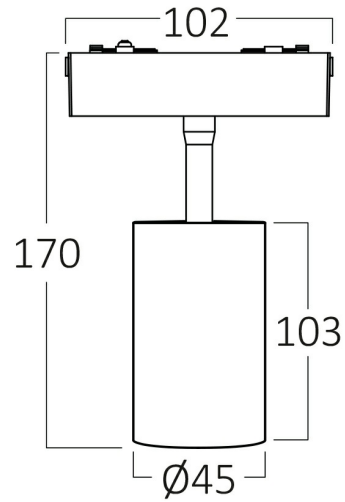

PRODUCT DATASHEET

MODEL NO BD61-10211

DESCRIPTION BRY-S-TRC045-10W-48VDC-4000K-BLC-MAG. TRACK

General Characteristics

Model No	:	BD61-10211
Main Family	:	Track Lighting
Sub Family	:	LED Magnetic
Type	:	Schuko Socket
Body Color	:	Black
Lamp Shape	:	Directional
Dimmable	:	Not-Dimmable
Light Source	:	LED
Socket	:	Magnetic
Warranty	:	3 years
Class	:	Class III
IP	:	IP20

Electrical Characteristics

Lifetime	:	30000 h
Voltage	:	48VDC
Power Factor	:	>0,45
Material	:	Aluminium
Working Temperature	:	-20 C+40 C
Frequency	:	50-60 Hz
Current	:	16 A

Package Informations

N.W.	:	3,28 kgs
G.W.	:	4,75 kgs
PCS/CTN	:	16 pcs
Length	:	420 mm
Width	:	360 mm
Height	:	165 mm
EAN	:	5949097738562

Product Characteristics

Wattage	:	10 w
Color Temperature	:	4000K
Quse Lumen	:	810 lm
Color Rendering Index (CRI)	:	>90
Energy Efficiency Level	:	G
Beam Angle	:	36° Degrees
Color Category	:	Natural White

Dimensions & Weight

Diameter	:	45 mm
P. Height	:	170 mm
Weight	:	205 gr