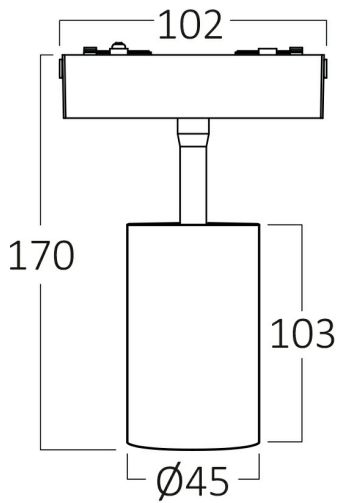

PRODUCT DATASHEET

MODEL NO BD61-10211

DESCRIPTION BRY-S-TRC045-10W-48VDC-4000K-BLC-MAG. TRACK

General Characteristics

Model No	:	BD61-10211
Main Family	:	Track Lighting
Sub Family	:	LED Magnetic
Type	:	Schuko Socket
Body Color	:	Black
Lamp Shape	:	Directional
Dimmable	:	Not-Dimmable
Light Source	:	LED
Socket	:	Magnetic
Warranty	:	3 years
Class	:	Class III
IP	:	IP20

Electrical Characteristics

Lifetime	:	30000 h
Voltage	:	48VDC
Power Factor	:	>0,45
Material	:	Aluminium
Working Temperature	:	-20 C+40 C
Frequency	:	50-60 Hz
Current	:	16 A

Package Informations

N.W.	:	3,28 kgs
G.W.	:	4,75 kgs
PCS/CTN	:	16 pcs
Length	:	420 mm
Width	:	360 mm
Height	:	165 mm
EAN	:	5949097738562

Product Characteristics

Wattage	:	10 w
Color Temperature	:	4000K
Quse Lumen	:	810 lm
Color Rendering Index (CRI)	:	>90
Energy Efficiency Level	:	G
Beam Angle	:	36° Degrees
Color Category	:	Natural White

Dimensions & Weight

Diameter	:	45 mm
P. Height	:	170 mm
Weight	:	205 gr