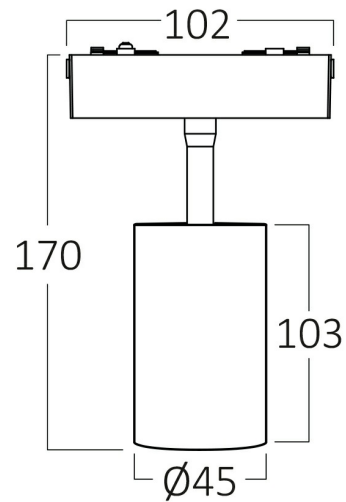

PRODUCT DATASHEET

MODEL NO BD61-10201

DESCRIPTION BRY-S-TRC045-10W-48VDC-3000K-BLC-MAG. TRACK

General Characteristics

Model No	:	BD61-10201
Main Family	:	Track Lighting
Sub Family	:	LED Magnetic
Type	:	Schuko Socket
Body Color	:	Black
Lamp Shape	:	Directional
Dimmable	:	Not-Dimmable
Light Source	:	LED
Socket	:	Magnetic
Warranty	:	3 years
Class	:	Class III
IP	:	IP20

Electrical Characteristics

Lifetime	:	30000 h
Voltage	:	48VDC
Power Factor	:	>0,45
Material	:	Aluminium
Working Temperature	:	-20 C+40 C
Frequency	:	50-60 Hz
Current	:	16 A

Package Informations

N.W.	:	3,28 kgs
G.W.	:	4,75 kgs
PCS/CTN	:	16 pcs
Length	:	420 mm
Width	:	360 mm
Height	:	165 mm
EAN	:	5949097738555

Product Characteristics

Wattage	:	10 w
Color Temperature	:	3000K
Quse Lumen	:	810 lm
Color Rendering Index (CRI)	:	>90
Energy Efficiency Level	:	G
Beam Angle	:	36° Degrees
Color Category	:	Warm White

Dimensions & Weight

Diameter	:	45 mm
P. Height	:	170 mm
Weight	:	205 gr