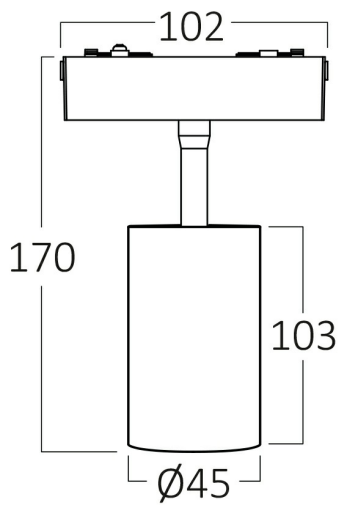

PRODUCT DATASHEET

MODEL NO BD61-10201

DESCRIPTION BRY-S-TRC045-10W-48VDC-3000K-BLC-MAG. TRACK

General Characteristics

Model No	:	BD61-10201
Main Family	:	Track Lighting
Sub Family	:	LED Magnetic
Type	:	Schuko Socket
Body Color	:	Black
Lamp Shape	:	Directional
Dimmable	:	Not-Dimmable
Light Source	:	LED
Socket	:	Magnetic
Warranty	:	3 years
Class	:	Class III
IP	:	IP20

Electrical Characteristics

Lifetime	:	30000 h
Voltage	:	48VDC
Power Factor	:	>0,45
Material	:	Aluminium
Working Temperature	:	-20 C+40 C
Frequency	:	50-60 Hz
Current	:	16 A

Package Informations

N.W.	:	3,28 kgs
G.W.	:	4,75 kgs
PCS/CTN	:	16 pcs
Length	:	420 mm
Width	:	360 mm
Height	:	165 mm
EAN	:	5949097738555

Product Characteristics

Wattage	:	10 w
Color Temperature	:	3000K
Quse Lumen	:	810 lm
Color Rendering Index (CRI)	:	>90
Energy Efficiency Level	:	G
Beam Angle	:	36° Degrees
Color Category	:	Warm White

Dimensions & Weight

Diameter	:	45 mm
P. Height	:	170 mm
Weight	:	205 gr