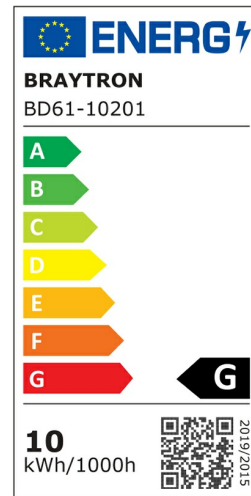

Braytron

PRODUCT DATASHEET

MODEL NO BD61-10201

DESCRIPTION BRY-S-TRC045-10W-48VDC-3000K-BLC-MAG. TRACK

BRAYTRON SRL

Bulavardul iuliu maniu, Nr.616, Sector 6, 061129, Bucuresti-ROMANIA

info@braytron.com

www.braytron.com

Page 1-2

General Characteristics

Model No	:	BD61-10201
Main Family	:	Track Lighting
Sub Family	:	LED Magnetic
Type	:	Track
Body Color	:	Black
Lamp Shape	:	Directional
Dimmable	:	Not-Dimmable
Light Source	:	LED
Socket	:	Magnetic
Warranty	:	3 years
Class	:	Class III
IP	:	IP20

Electrical Characteristics

Lifetime	:	30000 h
Voltage	:	48VDC
Power Factor	:	>0,45
Material	:	Aluminium
Working Temperature	:	-20 C+40 C
Frequency	:	50-60 Hz

Package Informations

N.W.	:	3,28 kgs
G.W.	:	4,75 kgs
PCS/CTN	:	16 pcs
Length	:	420 mm
Width	:	360 mm
Height	:	165 mm
EAN	:	5949097738555

Product Characteristics

Wattage	:	10 w
Color Temperature	:	3000K
Quse Lumen	:	810 lm
Color Rendering Index (CRI)	:	>90
Energy Efficiency Level	:	G
Beam Angle	:	36° Degrees
Color Category	:	Warm White

Dimensions & Weight