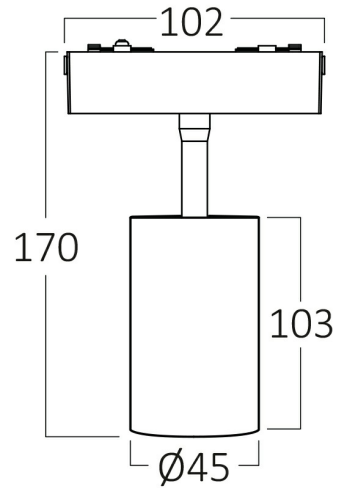

PRODUCT DATASHEET

MODEL NO BD61-10200

DESCRIPTION BRY-S-TRC045-10W-48VDC-3000K-WHT-MAG. TRACK

General Characteristics

Model No	:	BD61-10200
Main Family	:	Track Lighting
Sub Family	:	LED Magnetic
Type	:	Tracklight
Body Color	:	White
Lamp Shape	:	Directional
Dimmable	:	Not-Dimmable
Light Source	:	LED
Socket	:	Magnetic
Warranty	:	3 years
Class	:	Class III
IP	:	IP20

Electrical Characteristics

Lifetime	:	30000 h
Voltage	:	48VDC
Power Factor	:	>0,45
Material	:	Aluminium
Working Temperature	:	-20 C+40 C
Frequency	:	50-60 Hz

Package Informations

N.W.	:	3,28 kgs
G.W.	:	4,75 kgs
PCS/CTN	:	16 pcs
Length	:	420 mm
Width	:	360 mm
Height	:	165 mm
EAN	:	5949097741241

Product Characteristics

Wattage	:	10 w
Color Temperature	:	3000K
Quse Lumen	:	810 lm
Color Rendering Index (CRI)	:	>90
Energy Efficiency Level	:	G
Beam Angle	:	36° Degrees
Color Category	:	Warm White

Dimensions & Weight

Diameter	:	45 mm
P. Height	:	170 mm
Weight	:	205 gr