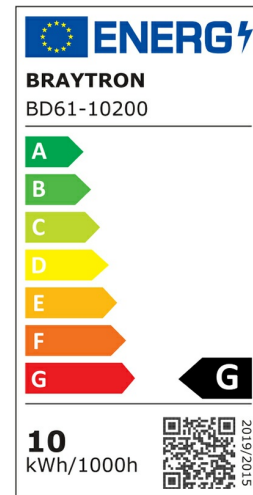

PRODUCT DATASHEET

MODEL NO BD61-10200

DESCRIPTION BRY-S-TRC045-10W-48VDC-3000K-WHT-MAG. TRACK

General Characteristics

Model No	:	BD61-10200
Main Family	:	Track Lighting
Sub Family	:	LED Magnetic
Type	:	Tracklight
Body Color	:	White
Lamp Shape	:	Directional
Dimmable	:	Not-Dimmable
Light Source	:	LED
Socket	:	Magnetic
Warranty	:	3 years
Class	:	Class III
IP	:	IP20

Electrical Characteristics

Lifetime	:	30000 h
Voltage	:	48VDC
Power Factor	:	>0,45
Material	:	Aluminium
Working Temperature	:	-20 C+40 C
Frequency	:	50-60 Hz

Package Informations

N.W.	:	3,28 kgs
G.W.	:	4,75 kgs
PCS/CTN	:	16 pcs
Length	:	420 mm
Width	:	360 mm
Height	:	165 mm
EAN	:	5949097741241

Product Characteristics

Wattage	:	10 w
Color Temperature	:	3000K
Quse Lumen	:	810 lm
Color Rendering Index (CRI)	:	>90
Energy Efficiency Level	:	G
Beam Angle	:	36° Degrees
Color Category	:	Warm White

Dimensions & Weight

Diameter	:	45 mm
P. Height	:	170 mm
Weight	:	205 gr