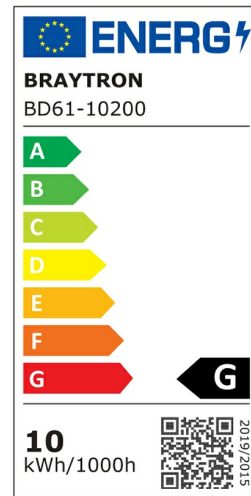

Braytron

PRODUCT DATASHEET

MODEL NO BD61-10200

DESCRIPTION BRY-S-TRC045-10W-48VDC-3000K-WHT-MAG. TRACK

BRAYTRON SRL

Bulavardul iuliu maniu, Nr.616, Sector 6, 061129, Bucuresti-ROMANIA

info@braytron.com

www.braytron.com

General Characteristics

Model No	:	BD61-10200
Main Family	:	Track Lighting
Sub Family	:	LED Magnetic
Type	:	Tracklight
Body Color	:	White
Lamp Shape	:	Directional
Dimmable	:	Not-Dimmable
Light Source	:	LED
Socket	:	Magnetic
Warranty	:	3 years
Class	:	Class III
IP	:	IP20

Electrical Characteristics

Lifetime	:	30000 h
Voltage	:	48VDC
Power Factor	:	>0,45
Material	:	Aluminium
Working Temperature	:	-20 C+40 C
Frequency	:	50-60 Hz

Package Informations

N.W.	:	3,28 kgs
G.W.	:	4,75 kgs
PCS/CTN	:	16 pcs
Length	:	420 mm
Width	:	360 mm
Height	:	165 mm
EAN	:	5949097741241

Product Characteristics

Wattage	:	10 w
Color Temperature	:	3000K
Quse Lumen	:	810 lm
Color Rendering Index (CRI)	:	>90
Energy Efficiency Level	:	G
Beam Angle	:	36° Degrees
Color Category	:	Warm White

Dimensions & Weight