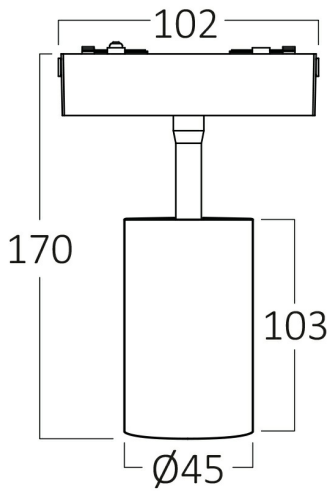

PRODUCT DATASHEET

MODEL NO BD61-10200

DESCRIPTION BRY-S-TRC045-10W-48VDC-3000K-WHT-MAG. TRACK

General Characteristics

Model No	:	BD61-10200
Main Family	:	Track Lighting
Sub Family	:	LED Magnetic
Type	:	Tracklight
Body Color	:	White
Lamp Shape	:	Directional
Dimmable	:	Not-Dimmable
Light Source	:	LED
Socket	:	Magnetic
Warranty	:	3 years
Class	:	Class III
IP	:	IP20

Electrical Characteristics

Lifetime	:	30000 h
Voltage	:	48VDC
Power Factor	:	>0,45
Material	:	Aluminium
Working Temperature	:	-20 C+40 C
Frequency	:	50-60 Hz

Package Informations

N.W.	:	3,28 kgs
G.W.	:	4,75 kgs
PCS/CTN	:	16 pcs
Length	:	420 mm
Width	:	360 mm
Height	:	165 mm
EAN	:	5949097741241

Product Characteristics

Wattage	:	10 w
Color Temperature	:	3000K
Quse Lumen	:	810 lm
Color Rendering Index (CRI)	:	>90
Energy Efficiency Level	:	G
Beam Angle	:	36° Degrees
Color Category	:	Warm White

Dimensions & Weight

Diameter	:	45 mm
P. Height	:	170 mm
Weight	:	205 gr