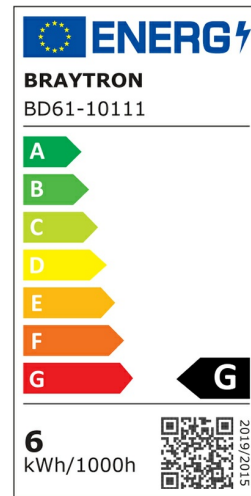

## PRODUCT DATASHEET

MODEL NO BD61-10111

DESCRIPTION BRY-S-TRC035-6W-48VDC-4000K-BLC-MAG. TRACK

BRAYTRON SRL

Bulavardul iuliu maniu, Nr.616, Sector 6, 061129, Bucuresti-ROMANIA

info@braytron.com

www.braytron.com

### General Characteristics

Model No	:	BD61-10111
Main Family	:	Track Lighting
Sub Family	:	LED Magnetic
Type	:	Track
Body Color	:	Black
Lamp Shape	:	Directional
Dimmable	:	Not-Dimmable
Light Source	:	LED
Socket	:	Magnetic
Warranty	:	3 years
Class	:	Class III
IP	:	IP20

### Electrical Characteristics

Lifetime	:	30000 h
Voltage	:	48VDC
Power Factor	:	>0,45
Material	:	Aluminium
Working Temperature	:	-20 C+40 C
Frequency	:	50-60 Hz

### Product Characteristics

Wattage	:	7 w
Color Temperature	:	4000K
Quse Lumen	:	440 lm
Color Rendering Index (CRI)	:	>90
Energy Efficiency Level	:	G
Beam Angle	:	36° Degrees
Color Category	:	Natural White