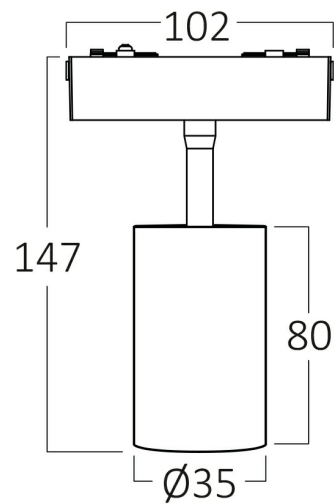

PRODUCT DATASHEET

MODEL NO BD61-10111

DESCRIPTION BRY-S-TRC035-6W-48VDC-4000K-BLC-MAG. TRACK

General Characteristics

Model No	:	BD61-10111
Main Family	:	Track Lighting
Sub Family	:	LED Magnetic
Type	:	Schuko Socket
Body Color	:	Black
Lamp Shape	:	Directional
Dimmable	:	Not-Dimmable
Light Source	:	LED
Socket	:	Magnetic
Warranty	:	3 years
Class	:	Class III
IP	:	IP20

Electrical Characteristics

Lifetime	:	30000 h
Voltage	:	48VDC
Power Factor	:	>0,45
Material	:	Aluminium
Working Temperature	:	-20 C+40 C
Frequency	:	50-60 Hz
Current	:	16 A

Package Informations

PCS/CTN	:	16 pcs
Length	:	340 mm
Width	:	310 mm
Height	:	155 mm
EAN	:	5949097738548

Product Characteristics

Wattage	:	7 w
Color Temperature	:	4000K
Quse Lumen	:	440 lm
Color Rendering Index (CRI)	:	>90
Energy Efficiency Level	:	G
Beam Angle	:	36° Degrees
Color Category	:	Natural White

Dimensions & Weight

Diameter	:	35 mm
P. Height	:	147 mm
Weight	:	138 gr