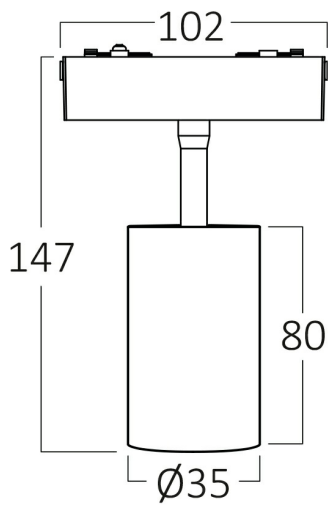

PRODUCT DATASHEET

MODEL NO BD61-10111

DESCRIPTION BRY-S-TRC035-6W-48VDC-4000K-BLC-MAG. TRACK

General Characteristics

Model No	:	BD61-10111
Main Family	:	Track Lighting
Sub Family	:	LED Magnetic
Type	:	Schuko Socket
Body Color	:	Black
Lamp Shape	:	Directional
Dimmable	:	Not-Dimmable
Light Source	:	LED
Socket	:	Magnetic
Warranty	:	3 years
Class	:	Class III
IP	:	IP20

Electrical Characteristics

Lifetime	:	30000 h
Voltage	:	48VDC
Power Factor	:	>0,45
Material	:	Aluminium
Working Temperature	:	-20 C+40 C
Frequency	:	50-60 Hz
Current	:	16 A

Package Informations

PCS/CTN	:	16 pcs
Length	:	340 mm
Width	:	310 mm
Height	:	155 mm
EAN	:	5949097738548

Product Characteristics

Wattage	:	7 w
Color Temperature	:	4000K
Quse Lumen	:	440 lm
Color Rendering Index (CRI)	:	>90
Energy Efficiency Level	:	G
Beam Angle	:	36° Degrees
Color Category	:	Natural White

Dimensions & Weight

Diameter	:	35 mm
P. Height	:	147 mm
Weight	:	138 gr