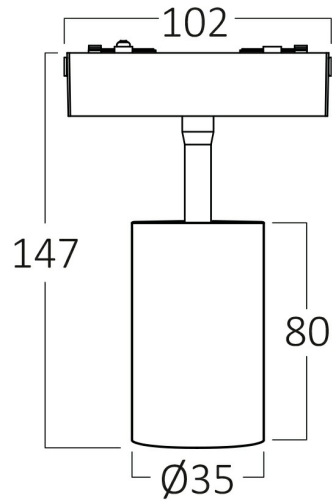

PRODUCT DATASHEET

MODEL NO BD61-10101

DESCRIPTION BRY-S-TRC035-6W-48VDC-3000K-BLC-MAG. TRACK

General Characteristics

Model No	:	BD61-10101
Main Family	:	Track Lighting
Sub Family	:	LED Magnetic
Type	:	Schuko Socket
Body Color	:	Black
Lamp Shape	:	Directional
Dimmable	:	Not-Dimmable
Light Source	:	LED
Socket	:	Magnetic
Warranty	:	3 years
Class	:	Class III
IP	:	IP20

Electrical Characteristics

Lifetime	:	30000 h
Voltage	:	48VDC
Power Factor	:	>0,45
Material	:	Aluminium
Working Temperature	:	-20 C+40 C
Frequency	:	50-60 Hz
Current	:	16 A

Package Informations

PCS/CTN	:	16 pcs
Length	:	340 mm
Width	:	310 mm
Height	:	155 mm
EAN	:	5949097738531

Product Characteristics

Wattage	:	7 w
Color Temperature	:	3000K
Quse Lumen	:	440 lm
Color Rendering Index (CRI)	:	>90
Energy Efficiency Level	:	G
Beam Angle	:	36° Degrees
Color Category	:	Warm White

Dimensions & Weight

Diameter	:	35 mm
P. Height	:	147 mm
Weight	:	138 gr