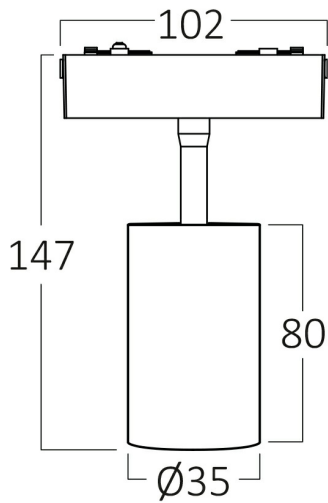

PRODUCT DATASHEET

MODEL NO BD61-10101

DESCRIPTION BRY-S-TRC035-6W-48VDC-3000K-BLC-MAG. TRACK

General Characteristics

Model No	:	BD61-10101
Main Family	:	Track Lighting
Sub Family	:	LED Magnetic
Type	:	Schuko Socket
Body Color	:	Black
Lamp Shape	:	Directional
Dimmable	:	Not-Dimmable
Light Source	:	LED
Socket	:	Magnetic
Warranty	:	3 years
Class	:	Class III
IP	:	IP20

Electrical Characteristics

Lifetime	:	30000 h
Voltage	:	48VDC
Power Factor	:	>0,45
Material	:	Aluminium
Working Temperature	:	-20 C+40 C
Frequency	:	50-60 Hz
Current	:	16 A

Package Informations

PCS/CTN	:	16 pcs
Length	:	340 mm
Width	:	310 mm
Height	:	155 mm
EAN	:	5949097738531

Product Characteristics

Wattage	:	7 w
Color Temperature	:	3000K
Quse Lumen	:	440 lm
Color Rendering Index (CRI)	:	>90
Energy Efficiency Level	:	G
Beam Angle	:	36° Degrees
Color Category	:	Warm White

Dimensions & Weight

Diameter	:	35 mm
P. Height	:	147 mm
Weight	:	138 gr