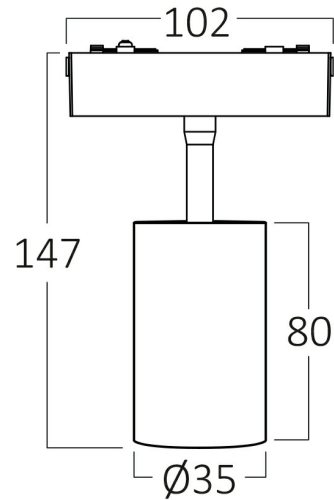

PRODUCT DATASHEET

MODEL NO BD61-10101

DESCRIPTION BRY-S-TRC035-6W-48VDC-3000K-BLC-MAG. TRACK

General Characteristics

Model No	:	BD61-10101
Main Family	:	Track Lighting
Sub Family	:	LED Magnetic
Type	:	Track
Body Color	:	Black
Lamp Shape	:	Directional
Dimmable	:	Not-Dimmable
Light Source	:	LED
Socket	:	Magnetic
Warranty	:	3 years
Class	:	Class III
IP	:	IP20

Electrical Characteristics

Lifetime	:	30000 h
Voltage	:	48VDC
Power Factor	:	>0,45
Material	:	Aluminium
Working Temperature	:	-20 C+40 C
Frequency	:	50-60 Hz

Package Informations

N.W.	:	2,20 kgs
G.W.	:	3,40 kgs
PCS/CTN	:	16 pcs
Length	:	340 mm
Width	:	310 mm
Height	:	155 mm
EAN	:	5949097738531

Product Characteristics

Wattage	:	7 w
Color Temperature	:	3000K
Quse Lumen	:	440 lm
Color Rendering Index (CRI)	:	>90
Energy Efficiency Level	:	G
Beam Angle	:	36° Degrees
Color Category	:	Warm White

Dimensions & Weight

Diameter	:	35 mm
P. Height	:	147 mm
Weight	:	138 gr