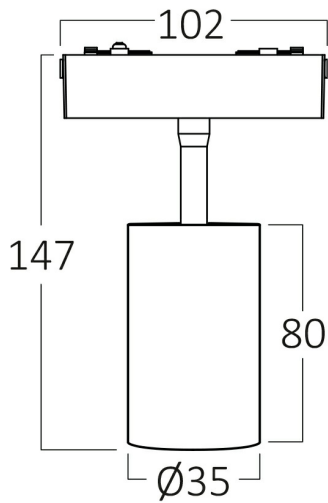

PRODUCT DATASHEET

MODEL NO BD61-10101

DESCRIPTION BRY-S-TRC035-6W-48VDC-3000K-BLC-MAG. TRACK

General Characteristics

Model No	:	BD61-10101
Main Family	:	Track Lighting
Sub Family	:	LED Magnetic
Type	:	Track
Body Color	:	Black
Lamp Shape	:	Directional
Dimmable	:	Not-Dimmable
Light Source	:	LED
Socket	:	Magnetic
Warranty	:	3 years
Class	:	Class III
IP	:	IP20

Electrical Characteristics

Lifetime	:	30000 h
Voltage	:	48VDC
Power Factor	:	>0,45
Material	:	Aluminium
Working Temperature	:	-20 C+40 C
Frequency	:	50-60 Hz

Package Informations

N.W.	:	2,20 kgs
G.W.	:	3,40 kgs
PCS/CTN	:	16 pcs
Length	:	340 mm
Width	:	310 mm
Height	:	155 mm
EAN	:	5949097738531

Product Characteristics

Wattage	:	7 w
Color Temperature	:	3000K
Quse Lumen	:	440 lm
Color Rendering Index (CRI)	:	>90
Energy Efficiency Level	:	G
Beam Angle	:	36° Degrees
Color Category	:	Warm White

Dimensions & Weight

Diameter	:	35 mm
P. Height	:	147 mm
Weight	:	138 gr