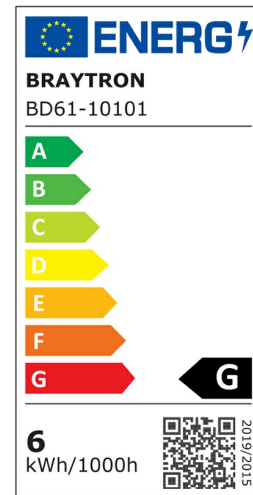

PRODUCT DATASHEET

MODEL NO BD61-10101

DESCRIPTION BRY-S-TRC035-6W-48VDC-3000K-BLC-MAG. TRACK

General Characteristics

Model No	:	BD61-10101
Main Family	:	Track Lighting
Sub Family	:	LED Magnetic
Type	:	Track
Body Color	:	Black
Lamp Shape	:	Directional
Dimmable	:	Not-Dimmable
Light Source	:	LED
Socket	:	Magnetic
Warranty	:	3 years
Class	:	Class III
IP	:	IP20

Electrical Characteristics

Lifetime	:	30000 h
Voltage	:	48VDC
Power Factor	:	>0,45
Material	:	Aluminium
Working Temperature	:	-20 C+40 C
Frequency	:	50-60 Hz

Package Informations

N.W.	:	2,20 kgs
G.W.	:	3,40 kgs
PCS/CTN	:	16 pcs
Length	:	340 mm
Width	:	310 mm
Height	:	155 mm
EAN	:	5949097738531

Product Characteristics

Wattage	:	7 w
Color Temperature	:	3000K
Quse Lumen	:	440 lm
Color Rendering Index (CRI)	:	>90
Energy Efficiency Level	:	G
Beam Angle	:	36° Degrees
Color Category	:	Warm White

Dimensions & Weight