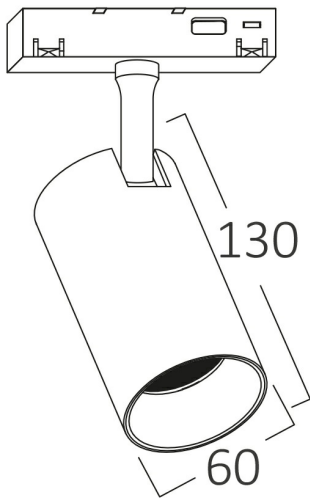

PRODUCT DATASHEET

MODEL NO BD61-00381

DESCRIPTION BRY-TRC060-18W-48VDC-3IN1-BLC-MAG. TRACK

General Characteristics

Model No	:	BD61-00381
Main Family	:	Track Lighting
Sub Family	:	LED Magnetic
Type	:	Track
Body Color	:	Black
Lamp Shape	:	Directional
Dimmable	:	Not-Dimmable
Light Source	:	LED
Socket	:	Magnetic
Warranty	:	3 years
Class	:	Class III
IP	:	IP20

Electrical Characteristics

Lifetime	:	30000 h
Voltage	:	48VDC
Power Factor	:	>0,9
Material	:	Aluminium
Working Temperature	:	-20 C+40 C
Frequency	:	50-60 Hz

Package Informations

N.W.	:	5,75 kgs
G.W.	:	7,90 kgs
PCS/CTN	:	16 pcs
Length	:	505 mm
Width	:	350 mm
Height	:	280 mm
EAN	:	5949097742750

Product Characteristics

Wattage	:	18 w
Color Temperature	:	3IN1
Quse Lumen	:	1580 lm
Color Rendering Index (CRI)	:	>90
Energy Efficiency Level	:	G
Beam Angle	:	24° Degrees
Color Category	:	3IN1

Dimensions & Weight

Diameter	:	60 mm
P. Height	:	130 mm
Weight	:	360 gr