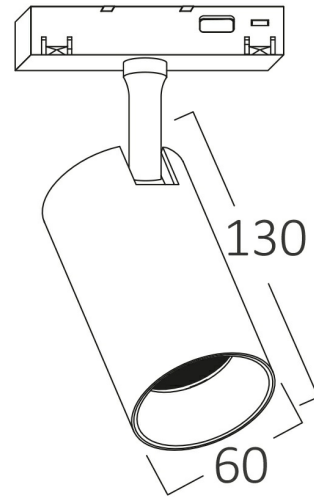

PRODUCT DATASHEET

MODEL NO BD61-00381

DESCRIPTION BRY-TRC060-18W-48VDC-3IN1-BLC-MAG. TRACK

General Characteristics

Model No	:	BD61-00381
Main Family	:	Track Lighting
Sub Family	:	LED Magnetic
Type	:	Track
Body Color	:	Black
Lamp Shape	:	Directional
Dimmable	:	Not-Dimmable
Light Source	:	LED
Socket	:	Magnetic
Warranty	:	3 years
Class	:	Class III
IP	:	IP20

Electrical Characteristics

Lifetime	:	30000 h
Voltage	:	48VDC
Power Factor	:	>0,9
Material	:	Aluminium
Working Temperature	:	-20 C+40 C
Frequency	:	50-60 Hz

Package Informations

N.W.	:	5,75 kgs
G.W.	:	7,90 kgs
PCS/CTN	:	16 pcs
Length	:	505 mm
Width	:	350 mm
Height	:	280 mm
EAN	:	5949097742750

Product Characteristics

Wattage	:	18 w
Color Temperature	:	3IN1
Quse Lumen	:	1580 lm
Color Rendering Index (CRI)	:	>90
Energy Efficiency Level	:	G
Beam Angle	:	24° Degrees
Color Category	:	3IN1

Dimensions & Weight

Diameter	:	60 mm
P. Height	:	130 mm
Weight	:	360 gr