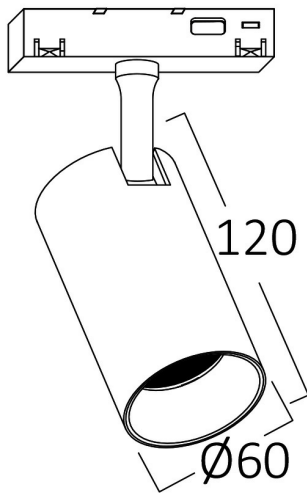

PRODUCT DATASHEET

MODEL NO BD61-00311

DESCRIPTION BRY-TRC060-18W-48VDC-4000K-BLC-MAG. TRACK

General Characteristics

Model No	:	BD61-00311
Main Family	:	Track Lighting
Sub Family	:	LED Magnetic
Type	:	Track
Body Color	:	Black
Lamp Shape	:	Directional
Dimmable	:	Not-Dimmable
Light Source	:	LED
Socket	:	Magnetic
Warranty	:	3 years
Class	:	Class III
IP	:	IP20

Electrical Characteristics

Lifetime	:	30000 h
Voltage	:	48VDC
Power Factor	:	>0,9
Material	:	Aluminium
Working Temperature	:	-20 C+40 C

Package Informations

N.W.	:	5,65 kgs
G.W.	:	7,80 kgs
PCS/CTN	:	16 pcs
Length	:	505 mm
Width	:	350 mm
Height	:	280 mm
EAN	:	5949097728358

Product Characteristics

Wattage	:	18 w
Color Temperature	:	4000K
Quse Lumen	:	1580 lm
Color Rendering Index (CRI)	:	>90
Energy Efficiency Level	:	G
Beam Angle	:	24° Degrees
Color Category	:	Natural White

Dimensions & Weight

Diameter	:	60 mm
P. Length	:	187 mm
P. Width	:	180 mm
P. Height	:	120 mm
Weight	:	353 gr