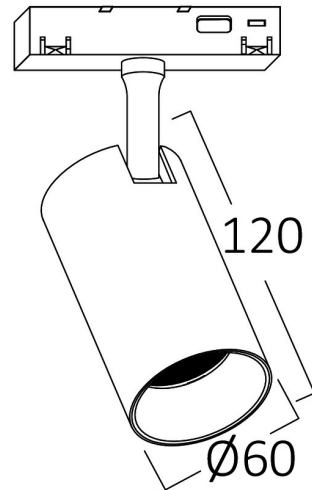

PRODUCT DATASHEET

MODEL NO BD61-00311

DESCRIPTION BRY-TRC060-18W-48VDC-4000K-BLC-MAG. TRACK

General Characteristics

Model No	:	BD61-00311
Main Family	:	Track Lighting
Sub Family	:	LED Magnetic
Type	:	Track
Body Color	:	Black
Lamp Shape	:	Directional
Dimmable	:	Not-Dimmable
Light Source	:	LED
Socket	:	Magnetic
Warranty	:	3 years
Class	:	Class III
IP	:	IP20

Electrical Characteristics

Lifetime	:	30000 h
Voltage	:	48VDC
Power Factor	:	>0,9
Material	:	Aluminium
Working Temperature	:	-20 C+40 C

Package Informations

N.W.	:	5,65 kgs
G.W.	:	7,80 kgs
PCS/CTN	:	16 pcs
Length	:	505 mm
Width	:	350 mm
Height	:	280 mm
EAN	:	5949097728358

Product Characteristics

Wattage	:	18 w
Color Temperature	:	4000K
Quse Lumen	:	1580 lm
Color Rendering Index (CRI)	:	>90
Energy Efficiency Level	:	G
Beam Angle	:	24° Degrees
Color Category	:	Natural White

Dimensions & Weight

Diameter	:	60 mm
P. Length	:	187 mm
P. Width	:	180 mm
P. Height	:	120 mm
Weight	:	353 gr