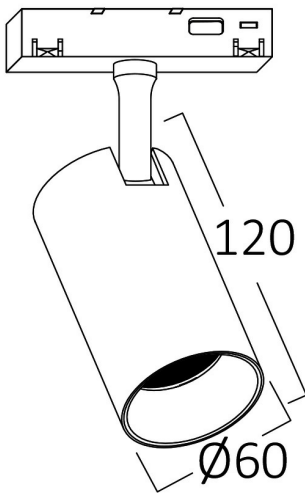

PRODUCT DATASHEET

MODEL NO BD61-00301

DESCRIPTION BRY-TRC060-18W-48VDC-3000K-BLC-MAG. TRACK

General Characteristics

Model No	:	BD61-00301
Main Family	:	Track Lighting
Sub Family	:	LED Magnetic
Type	:	Track
Body Color	:	Black
Lamp Shape	:	Directional
Dimmable	:	Not-Dimmable
Light Source	:	LED
Socket	:	Magnetic
Warranty	:	3 years
Class	:	Class III
IP	:	IP20

Electrical Characteristics

Lifetime	:	30000 h
Voltage	:	48VDC
Power Factor	:	>0,9
Material	:	Aluminium
Working Temperature	:	-20 C+40 C

Package Informations

N.W.	:	5,65 kgs
G.W.	:	7,80 kgs
PCS/CTN	:	16 pcs
Length	:	505 mm
Width	:	350 mm
Height	:	280 mm
EAN	:	5949097723148

Product Characteristics

Wattage	:	18 w
Color Temperature	:	3000K
Quse Lumen	:	1580 lm
Color Rendering Index (CRI)	:	>90
Energy Efficiency Level	:	G
Beam Angle	:	24° Degrees
Color Category	:	Warm White

Dimensions & Weight

Diameter	:	60 mm
P. Length	:	187 mm
P. Width	:	180 mm
P. Height	:	120 mm
Weight	:	353 gr