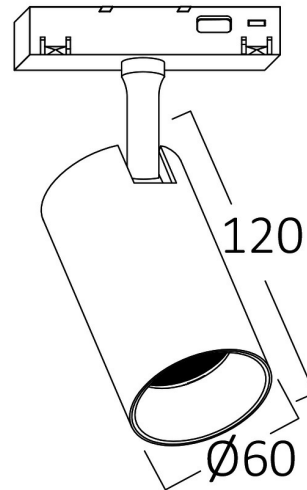

PRODUCT DATASHEET

MODEL NO BD61-00301

DESCRIPTION BRY-TRC060-18W-48VDC-3000K-BLC-MAG. TRACK

General Characteristics

Model No	:	BD61-00301
Main Family	:	Track Lighting
Sub Family	:	LED Magnetic
Type	:	Track
Body Color	:	Black
Lamp Shape	:	Directional
Dimmable	:	Not-Dimmable
Light Source	:	LED
Socket	:	Magnetic
Warranty	:	3 years
Class	:	Class III
IP	:	IP20

Electrical Characteristics

Lifetime	:	30000 h
Voltage	:	48VDC
Power Factor	:	>0,9
Material	:	Aluminium
Working Temperature	:	-20 C+40 C

Package Informations

N.W.	:	5,65 kgs
G.W.	:	7,80 kgs
PCS/CTN	:	16 pcs
Length	:	505 mm
Width	:	350 mm
Height	:	280 mm
EAN	:	5949097723148

Product Characteristics

Wattage	:	18 w
Color Temperature	:	3000K
Quse Lumen	:	1580 lm
Color Rendering Index (CRI)	:	>90
Energy Efficiency Level	:	G
Beam Angle	:	24° Degrees
Color Category	:	Warm White

Dimensions & Weight

Diameter	:	60 mm
P. Length	:	187 mm
P. Width	:	180 mm
P. Height	:	120 mm
Weight	:	353 gr