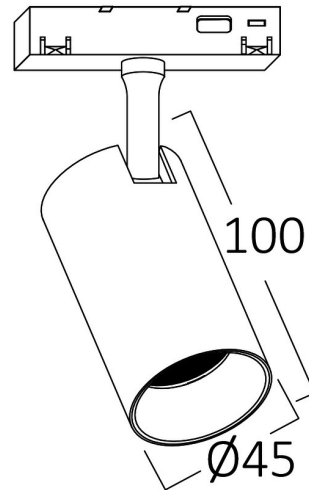

PRODUCT DATASHEET

MODEL NO BD61-00211

DESCRIPTION BRY-TRC045-10W-48VDC-4000K-BLC-MAG. TRACK

General Characteristics

Model No	:	BD61-00211
Main Family	:	Track Lighting
Sub Family	:	LED Magnetic
Type	:	Track
Body Color	:	Black
Lamp Shape	:	Directional
Dimmable	:	Not-Dimmable
Light Source	:	LED
Socket	:	Magnetic
Warranty	:	3 years
Class	:	Class III
IP	:	IP20

Electrical Characteristics

Lifetime	:	30000 h
Voltage	:	48VDC
Power Factor	:	>0,9
Material	:	Aluminium
Working Temperature	:	-20 C+40 C

Package Informations

N.W.	:	3,35 kgs
G.W.	:	5,15 kgs
PCS/CTN	:	16 pcs
Length	:	430 mm
Width	:	310 mm
Height	:	230 mm
EAN	:	5949097728341

Product Characteristics

Wattage	:	10 w
Color Temperature	:	4000K
Quse Lumen	:	810 lm
Color Rendering Index (CRI)	:	>90
Energy Efficiency Level	:	G
Beam Angle	:	24° Degrees
Color Category	:	Natural White

Dimensions & Weight

Diameter	:	45 mm
P. Length	:	167 mm
P. Width	:	180 mm
P. Height	:	100 mm
Weight	:	210 gr