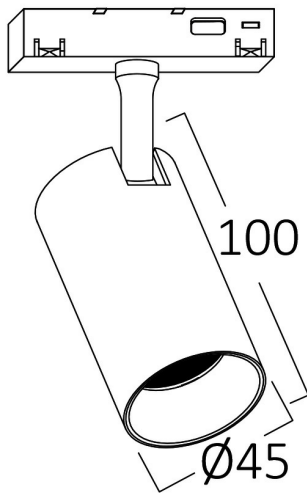

PRODUCT DATASHEET

MODEL NO BD61-00211

DESCRIPTION BRY-TRC045-10W-48VDC-4000K-BLC-MAG. TRACK

General Characteristics

Model No	:	BD61-00211
Main Family	:	Track Lighting
Sub Family	:	LED Magnetic
Type	:	Track
Body Color	:	Black
Lamp Shape	:	Directional
Dimmable	:	Not-Dimmable
Light Source	:	LED
Socket	:	Magnetic
Warranty	:	3 years
Class	:	Class III
IP	:	IP20

Electrical Characteristics

Lifetime	:	30000 h
Voltage	:	48VDC
Power Factor	:	>0,9
Material	:	Aluminium
Working Temperature	:	-20 C+40 C

Package Informations

N.W.	:	3,35 kgs
G.W.	:	5,15 kgs
PCS/CTN	:	16 pcs
Length	:	430 mm
Width	:	310 mm
Height	:	230 mm
EAN	:	5949097728341

Product Characteristics

Wattage	:	10 w
Color Temperature	:	4000K
Quse Lumen	:	810 lm
Color Rendering Index (CRI)	:	>90
Energy Efficiency Level	:	G
Beam Angle	:	24° Degrees
Color Category	:	Natural White

Dimensions & Weight

Diameter	:	45 mm
P. Length	:	167 mm
P. Width	:	180 mm
P. Height	:	100 mm
Weight	:	210 gr