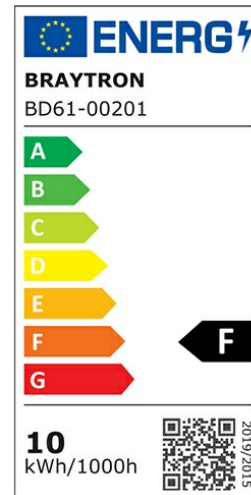

## PRODUCT DATASHEET

MODEL NO BD61-00201

DESCRIPTION BRY-TRC045-10W-48VDC-3000K-BLC-MAG. TRACK

### General Characteristics

Model No	:	BD61-00201
Main Family	:	Track Lighting
Sub Family	:	LED Magnetic
Type	:	Track
Body Color	:	Black
Lamp Shape	:	Directional
Dimmable	:	Not-Dimmable
Light Source	:	LED
Socket	:	Magnetic
Warranty	:	3 years
Class	:	Class III
IP	:	IP20

### Electrical Characteristics

Lifetime	:	30000 h
Voltage	:	48VDC
Power Factor	:	>0,9
Material	:	Aluminium
Working Temperature	:	-20 C+40 C

### Product Characteristics

Wattage	:	10 w
Color Temperature	:	3000K
Quse Lumen	:	810 lm
Color Rendering Index (CRI)	:	>90
Energy Efficiency Level	:	G
Beam Angle	:	24° Degrees
Color Category	:	Warm White