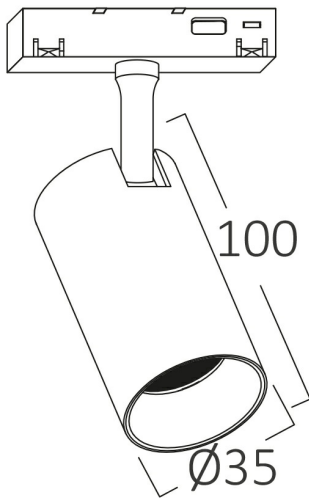

PRODUCT DATASHEET

MODEL NO

BD61-00181

DESCRIPTION

BRY-TRC035-6W-48VDC-3IN1-BLC-MAG. TRACK

General Characteristics

Model No	:	BD61-00181
Main Family	:	Track Lighting
Sub Family	:	LED Magnetic
Type	:	Schuko Socket
Body Color	:	Black
Lamp Shape	:	Directional
Dimmable	:	Not-Dimmable
Light Source	:	LED
Socket	:	Magnetic
Warranty	:	3 years
Class	:	Class III
IP	:	IP20

Electrical Characteristics

Lifetime	:	30000 h
Voltage	:	48VDC
Power Factor	:	>0,9
Material	:	Aluminium
Working Temperature	:	-20 C+40 C
Current	:	16 A

Package Informations

N.W.	:	2,25 kgs
G.W.	:	3,60 kgs
PCS/CTN	:	16 pcs
Length	:	430 mm
Width	:	290 mm
Height	:	190 mm
EAN	:	5949097736438

Product Characteristics

Wattage	:	6 w
Color Temperature	:	3IN1
Quse Lumen	:	440 lm
Color Rendering Index (CRI)	:	>90
Energy Efficiency Level	:	G
Beam Angle	:	24° Degrees
Color Category	:	3IN1

Dimensions & Weight

Diameter	:	35 mm
P. Height	:	100 mm
Weight	:	140 gr