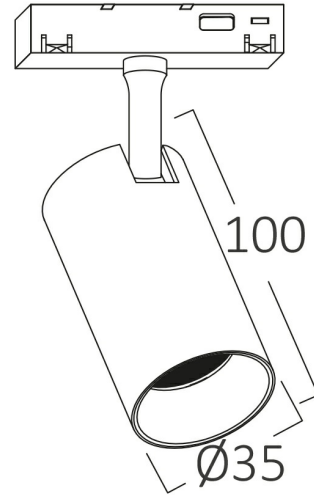

PRODUCT DATASHEET

MODEL NO

BD61-00181

DESCRIPTION

BRY-TRC035-6W-48VDC-3IN1-BLC-MAG. TRACK

General Characteristics

Model No	:	BD61-00181
Main Family	:	Track Lighting
Sub Family	:	LED Magnetic
Type	:	Schuko Socket
Body Color	:	Black
Lamp Shape	:	Directional
Dimmable	:	Not-Dimmable
Light Source	:	LED
Socket	:	Magnetic
Warranty	:	3 years
Class	:	Class III
IP	:	IP20

Electrical Characteristics

Lifetime	:	30000 h
Voltage	:	48VDC
Power Factor	:	>0,9
Material	:	Aluminium
Working Temperature	:	-20 C+40 C
Current	:	16 A

Package Informations

N.W.	:	2,25 kgs
G.W.	:	3,60 kgs
PCS/CTN	:	16 pcs
Length	:	430 mm
Width	:	290 mm
Height	:	190 mm
EAN	:	5949097736438

Product Characteristics

Wattage	:	6 w
Color Temperature	:	3IN1
Quse Lumen	:	440 lm
Color Rendering Index (CRI)	:	>90
Energy Efficiency Level	:	G
Beam Angle	:	24° Degrees
Color Category	:	3IN1

Dimensions & Weight

Diameter	:	35 mm
P. Height	:	100 mm
Weight	:	140 gr