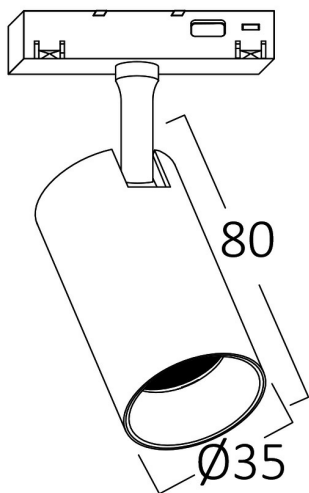

## PRODUCT DATASHEET

MODEL NO BD61-00111

DESCRIPTION BRY-TRC035-6W-48VDC-4000K-BLC-MAG. TRACK

### General Characteristics

Model No	:	BD61-00111
Main Family	:	Track Lighting
Sub Family	:	LED Magnetic
Type	:	Track
Body Color	:	Black
Lamp Shape	:	Directional
Dimmable	:	Not-Dimmable
Light Source	:	LED
Socket	:	Magnetic
Warranty	:	3 years
Class	:	Class III
IP	:	IP20

### Package Informations

N.W.	:	2,25 kgs
G.W.	:	3,60 kgs
PCS/CTN	:	16 pcs
Length	:	430 mm
Width	:	290 mm
Height	:	190 mm
EAN	:	5949097728334

### Dimensions & Weight

Diameter	:	35 mm
P. Length	:	147 mm
P. Width	:	180 mm
P. Height	:	80 mm
Weight	:	140 gr