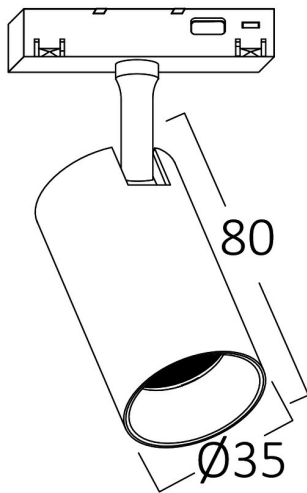

PRODUCT DATASHEET

MODEL NO BD61-00101

DESCRIPTION BRY-TRC035-6W-48VDC-3000K-BLC-MAG. TRACK

General Characteristics

Model No	:	BD61-00101
Main Family	:	Track Lighting
Sub Family	:	LED Magnetic
Type	:	Track
Body Color	:	Black
Lamp Shape	:	Directional
Dimmable	:	Not-Dimmable
Light Source	:	LED
Socket	:	Magnetic
Warranty	:	3 years
Class	:	Class III
IP	:	IP20

Electrical Characteristics

Lifetime	:	30000 h
Voltage	:	48VDC
Power Factor	:	>0,9
Material	:	Aluminium
Working Temperature	:	-20 C+40 C

Package Informations

N.W.	:	2,25 kgs
G.W.	:	3,60 kgs
PCS/CTN	:	16 pcs
Length	:	430 mm
Width	:	290 mm
Height	:	190 mm
EAN	:	5949097723124

Product Characteristics

Wattage	:	6 w
Color Temperature	:	3000K
Quse Lumen	:	440 lm
Color Rendering Index (CRI)	:	>90
Energy Efficiency Level	:	G
Beam Angle	:	24° Degrees
Color Category	:	Warm White

Dimensions & Weight

Diameter	:	35 mm
P. Length	:	147 mm
P. Width	:	180 mm
P. Height	:	80 mm
Weight	:	140 gr