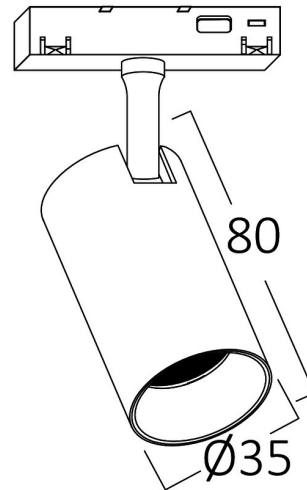

PRODUCT DATASHEET

MODEL NO BD61-00101

DESCRIPTION BRY-TRC035-6W-48VDC-3000K-BLC-MAG. TRACK

General Characteristics

Model No	:	BD61-00101
Main Family	:	Track Lighting
Sub Family	:	LED Magnetic
Type	:	Track
Body Color	:	Black
Lamp Shape	:	Directional
Dimmable	:	Not-Dimmable
Light Source	:	LED
Socket	:	Magnetic
Warranty	:	3 years
Class	:	Class III
IP	:	IP20

Electrical Characteristics

Lifetime	:	30000 h
Voltage	:	48VDC
Power Factor	:	>0,9
Material	:	Aluminium
Working Temperature	:	-20 C+40 C

Package Informations

N.W.	:	2,25 kgs
G.W.	:	3,60 kgs
PCS/CTN	:	16 pcs
Length	:	430 mm
Width	:	290 mm
Height	:	190 mm
EAN	:	5949097723124

Product Characteristics

Wattage	:	6 w
Color Temperature	:	3000K
Quse Lumen	:	440 lm
Color Rendering Index (CRI)	:	>90
Energy Efficiency Level	:	G
Beam Angle	:	24° Degrees
Color Category	:	Warm White

Dimensions & Weight

Diameter	:	35 mm
P. Length	:	147 mm
P. Width	:	180 mm
P. Height	:	80 mm
Weight	:	140 gr