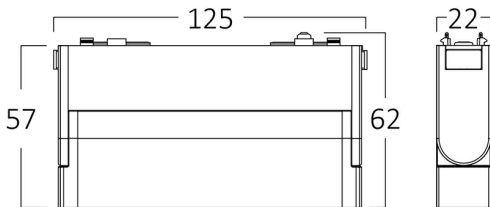

Braytron

PRODUCT DATASHEET

MODEL NO BD60-23181

DESCRIPTION BRY-S2-WSL110-6W-48VDC-3IN1-BLC-MAG.W.WASHER

3 CCT

BRAYTRON SRL

Bulavardul iuliu maniu, Nr.616, Sector 6, 061129, Bucuresti-ROMANIA

info@braytron.com

Electrical Characteristics

Lifetime	:	30000 h
Voltage	:	48VDC
Power Factor	:	>0,9
Material	:	Aluminium
Working Temperature	:	-20 C+40 C

Package Informations

PCS/CTN	:	10 pcs
EAN	:	5949097746635

Product Characteristics

Wattage	:	6 w
Color Temperature	:	3IN1
Quse Lumen	:	440 lm
Color Rendering Index (CRI)	:	>90
Energy Efficiency Level	:	G
Beam Angle	:	24° Degrees
Color Category	:	3IN1

Dimensions & Weight

P. Length	:	125 mm
P. Width	:	22 mm
P. Height	:	57 mm