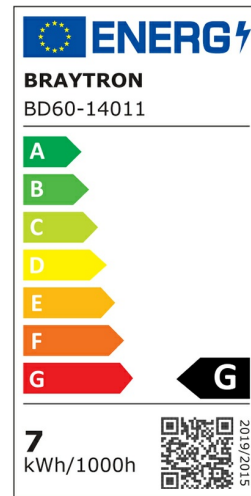

Braytron

PRODUCT DATASHEET

MODEL NO BD60-14011

DESCRIPTION BRY-S-SRC035-7W-48VDC-4000K-BLC-MAG. TRACK

BRAYTRON SRL

Bulavardul iuliu maniu, Nr.616, Sector 6, 061129, Bucuresti-ROMANIA

info@braytron.com

www.braytron.com

General Characteristics

Model No	:	BD60-14011
Main Family	:	Track Lighting
Sub Family	:	LED Magnetic
Type	:	Track
Body Color	:	Black
Lamp Shape	:	Directional
Dimmable	:	Not-Dimmable
Light Source	:	LED
Socket	:	Magnetic
Warranty	:	3 years
Class	:	Class III
IP	:	IP20

Electrical Characteristics

Lifetime	:	30000 h
Voltage	:	48VDC
Power Factor	:	>0,45
Material	:	Aluminium
Working Temperature	:	-20 C+40 C
Frequency	:	50-60 Hz

Package Informations

N.W.	:	3,46 kgs
G.W.	:	5,05 kgs
PCS/CTN	:	20 pcs
Length	:	685 mm
Width	:	295 mm
Height	:	135 mm
EAN	:	5949097738524

Product Characteristics

Wattage	:	7 w
Color Temperature	:	4000K
Quse Lumen	:	630 lm
Color Rendering Index (CRI)	:	>90
Energy Efficiency Level	:	G
Beam Angle	:	24° Degrees
Color Category	:	Natural White