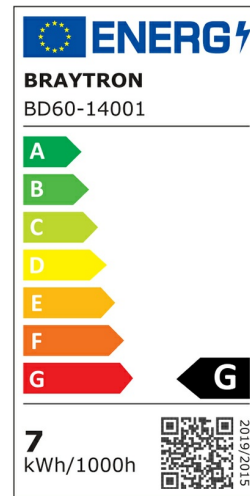

Braytron

PRODUCT DATASHEET

MODEL NO BD60-14001

DESCRIPTION BRY-S20A-SRC035-8W-48VDC-3000K-BLC-MAG. TRACK

BRAYTRON SRL

Bulavardul iuliu maniu, Nr.616, Sector 6, 061129, Bucuresti-ROMANIA

info@braytron.com

www.braytron.com

General Characteristics

Model No	:	BD60-14001
Main Family	:	Track Lighting
Sub Family	:	LED Magnetic
Type	:	Track
Body Color	:	Black
Lamp Shape	:	Directional
Dimmable	:	Not-Dimmable
Light Source	:	LED
Socket	:	Magnetic
Warranty	:	3 years
Class	:	Class III
IP	:	IP20

Electrical Characteristics

Lifetime	:	30000 h
Voltage	:	48VDC
Power Factor	:	>0,45
Material	:	Aluminium
Working Temperature	:	-20 C+40 C
Frequency	:	50-60 Hz
Current	:	16 A

Package Informations

N.W.	:	3,46 kgs
G.W.	:	5,05 kgs
PCS/CTN	:	20 pcs
Length	:	685 mm
Width	:	295 mm
Height	:	135 mm
EAN	:	5949097738517

Product Characteristics

Wattage	:	7 w
Color Temperature	:	3000K
Quse Lumen	:	630 lm
Color Rendering Index (CRI)	:	>90
Energy Efficiency Level	:	G
Beam Angle	:	24° Degrees
Color Category	:	Warm White

Dimensions & Weight