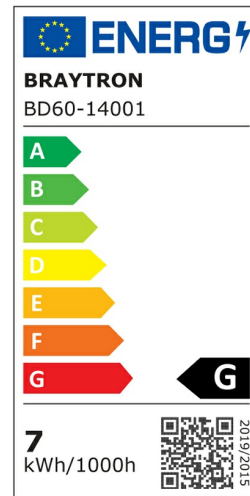

Braytron

PRODUCT DATASHEET

MODEL NO BD60-14001

DESCRIPTION BRY-S-SRC035-7W-48VDC-3000K-BLC-MAG. TRACK

BRAYTRON SRL

Bulavardul iuliu maniu, Nr.616, Sector 6, 061129, Bucuresti-ROMANIA

info@braytron.com

www.braytron.com

General Characteristics

Model No	:	BD60-14001
Main Family	:	Track Lighting
Sub Family	:	LED Magnetic
Type	:	Track
Body Color	:	Black
Lamp Shape	:	Directional
Dimmable	:	Not-Dimmable
Light Source	:	LED
Socket	:	Magnetic
Warranty	:	3 years
Class	:	Class III
IP	:	IP20

Electrical Characteristics

Lifetime	:	30000 h
Voltage	:	48VDC
Power Factor	:	>0,45
Material	:	Aluminium
Working Temperature	:	-20 C+40 C
Frequency	:	50-60 Hz
Current	:	16 A

Package Informations

N.W.	:	3,46 kgs
G.W.	:	5,05 kgs
PCS/CTN	:	20 pcs
Length	:	685 mm
Width	:	295 mm
Height	:	135 mm
EAN	:	5949097738517

Product Characteristics

Wattage	:	7 w
Color Temperature	:	3000K
Quse Lumen	:	630 lm
Color Rendering Index (CRI)	:	>90
Energy Efficiency Level	:	G
Beam Angle	:	24° Degrees
Color Category	:	Warm White

Dimensions & Weight