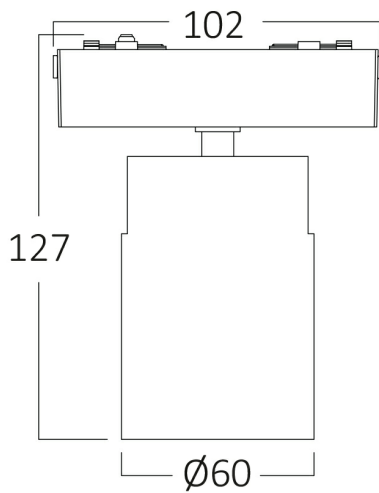

PRODUCT DATASHEET

MODEL NO BD60-14001

DESCRIPTION BRY-S-SRC035-7W-48VDC-3000K-BLC-MAG. TRACK

General Characteristics

Model No	:	BD60-14001
Main Family	:	Track Lighting
Sub Family	:	LED Magnetic
Type	:	Schuko Socket
Body Color	:	Black
Lamp Shape	:	Directional
Dimmable	:	Not-Dimmable
Light Source	:	LED
Socket	:	Magnetic
Warranty	:	3 years
Class	:	Class III
IP	:	IP20

Electrical Characteristics

Lifetime	:	30000 h
Voltage	:	48VDC
Power Factor	:	>0,45
Material	:	Aluminium
Working Temperature	:	-20 C+40 C
Frequency	:	50-60 Hz
Current	:	16 A

Package Informations

N.W.	:	3,46 kgs
G.W.	:	5,05 kgs
PCS/CTN	:	20 pcs
Length	:	685 mm
Width	:	295 mm
Height	:	135 mm
EAN	:	5949097738517

Product Characteristics

Wattage	:	7 w
Color Temperature	:	3000K
Quse Lumen	:	630 lm
Color Rendering Index (CRI)	:	>90
Energy Efficiency Level	:	G
Beam Angle	:	24° Degrees
Color Category	:	Warm White

Dimensions & Weight

Diameter	:	60 mm
P. Height	:	127 mm
Weight	:	173 gr