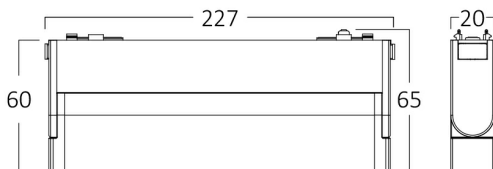

PRODUCT DATASHEET

MODEL NO BD60-13211

DESCRIPTION BRY-S-WSL250-12W-48VDC-4000K-BLC-MAG.W.WASHER

General Characteristics

Model No	:	BD60-13211
Main Family	:	Track Lighting
Sub Family	:	LED Magnetic
Type	:	Track
Body Color	:	Black
Lamp Shape	:	Directional
Dimmable	:	Not-Dimmable
Light Source	:	LED
Socket	:	Magnetic
Warranty	:	3 years
Class	:	Class III
IP	:	IP20

Electrical Characteristics

Lifetime	:	30000 h
Voltage	:	48VDC
Power Factor	:	>0,45
Material	:	Aluminium
Working Temperature	:	-20 C+40 C
Frequency	:	50-60 Hz

Package Informations

N.W.	:	2,00 kgs
G.W.	:	2,60 kgs
PCS/CTN	:	10 pcs
Length	:	280 mm
Width	:	85 mm
Height	:	255 mm
EAN	:	5949097738500

Product Characteristics

Wattage	:	12 w
Color Temperature	:	4000K
Quse Lumen	:	1020 lm
Color Rendering Index (CRI)	:	>90
Energy Efficiency Level	:	G
Beam Angle	:	24° Degrees
Color Category	:	Natural White

Dimensions & Weight

P. Length	:	227 mm
P. Width	:	20 mm
P. Height	:	60 mm
Weight	:	200 gr