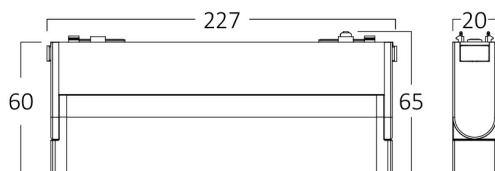

PRODUCT DATASHEET

MODEL NO BD60-13211

DESCRIPTION BRY-S-WSL250-12W-48VDC-4000K-BLC-MAG.W.WASHER

General Characteristics

| | | |
|--------------|---|----------------|
| Model No | : | BD60-13211 |
| Main Family | : | Track Lighting |
| Sub Family | : | LED Magnetic |
| Type | : | Schuko Socket |
| Body Color | : | Black |
| Lamp Shape | : | Directional |
| Dimmable | : | Not-Dimmable |
| Light Source | : | LED |
| Socket | : | Magnetic |
| Warranty | : | 3 years |
| Class | : | Class III |
| IP | : | IP20 |

Package Informations

| | | |
|---------|---|---------------|
| N.W. | : | 2,00 kgs |
| G.W. | : | 2,60 kgs |
| PCS/CTN | : | 10 pcs |
| Length | : | 280 mm |
| Width | : | 85 mm |
| Height | : | 255 mm |
| EAN | : | 5949097738500 |

Product Characteristics

| | | |
|-----------------------------|---|---------------|
| Wattage | : | 12 w |
| Color Temperature | : | 4000K |
| Quse Lumen | : | 1020 lm |
| Color Rendering Index (CRI) | : | >90 |
| Energy Efficiency Level | : | G |
| Beam Angle | : | 24° Degrees |
| Color Category | : | Natural White |

Dimensions & Weight

| | | |
|-----------|---|--------|
| P. Length | : | 227 mm |
| P. Width | : | 20 mm |
| P. Height | : | 60 mm |
| Weight | : | 200 gr |