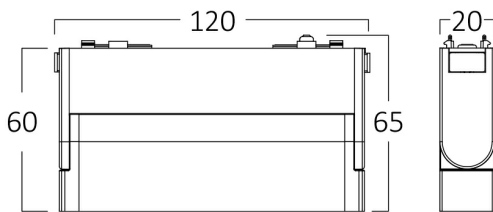

PRODUCT DATASHEET

MODEL NO BD60-13111

DESCRIPTION BRY-S-WSL110-6W-48VDC-4000K-BLC-MAG.W.WASHER

General Characteristics

Model No	:	BD60-13111
Main Family	:	Track Lighting
Sub Family	:	LED Magnetic
Type	:	Track
Body Color	:	Black
Lamp Shape	:	Directional
Dimmable	:	Not-Dimmable
Light Source	:	LED
Socket	:	Magnetic
Warranty	:	3 years
Class	:	Class III
IP	:	IP20

Electrical Characteristics

Lifetime	:	30000 h
Voltage	:	48VDC
Power Factor	:	>0,45
Material	:	Aluminium
Working Temperature	:	-20 C+40 C
Frequency	:	50-60 Hz

Package Informations

N.W.	:	1,00 kgs
G.W.	:	1,50 kgs
PCS/CTN	:	10 pcs
Length	:	280 mm
Width	:	80 mm
Height	:	140 mm
EAN	:	5949097738487

Product Characteristics

Wattage	:	6 w
Color Temperature	:	4000K
Quse Lumen	:	440 lm
Color Rendering Index (CRI)	:	>90
Energy Efficiency Level	:	G
Beam Angle	:	24° Degrees
Color Category	:	Natural White

Dimensions & Weight

P. Length	:	120 mm
P. Width	:	20 mm
P. Height	:	60 mm
Weight	:	100 gr