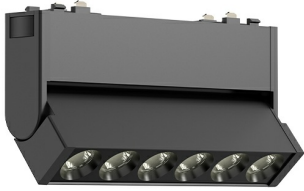

PRODUCT DATASHEET

MODEL NO BD60-13111

DESCRIPTION BRY-S-WSL110-6W-48VDC-4000K-BLC-MAG.W.WASHER

General Characteristics

Model No	:	BD60-13111
Main Family	:	Track Lighting
Sub Family	:	LED Magnetic
Type	:	Track
Body Color	:	Black
Lamp Shape	:	Directional
Dimmable	:	Not-Dimmable
Light Source	:	LED
Socket	:	Magnetic
Warranty	:	3 years
Class	:	Class III
IP	:	IP20

Electrical Characteristics

Lifetime	:	30000 h
Voltage	:	48VDC
Power Factor	:	>0,45
Material	:	Aluminium
Working Temperature	:	-20 C+40 C
Frequency	:	50-60 Hz

Package Informations

N.W.	:	1,00 kgs
G.W.	:	1,50 kgs
PCS/CTN	:	10 pcs
Length	:	280 mm
Width	:	80 mm
Height	:	140 mm
EAN	:	5949097738487

Product Characteristics

Wattage	:	6 w
Color Temperature	:	4000K
Quse Lumen	:	440 lm
Color Rendering Index (CRI)	:	>90
Energy Efficiency Level	:	G
Beam Angle	:	24° Degrees
Color Category	:	Natural White

Dimensions & Weight

P. Length	:	120 mm
P. Width	:	20 mm
P. Height	:	60 mm
Weight	:	100 gr