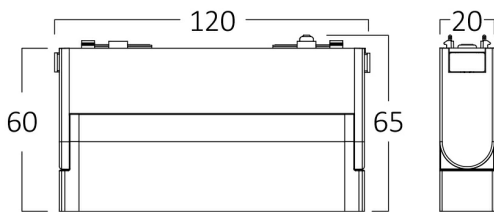

PRODUCT DATASHEET

MODEL NO BD60-13111

DESCRIPTION BRY-S-WSL110-6W-48VDC-4000K-BLC-MAG.W.WASHER

General Characteristics

Model No	:	BD60-13111
Main Family	:	Track Lighting
Sub Family	:	LED Magnetic
Type	:	Schuko Socket
Body Color	:	Black
Lamp Shape	:	Directional
Dimmable	:	Not-Dimmable
Light Source	:	LED
Socket	:	Magnetic
Warranty	:	3 years
Class	:	Class III
IP	:	IP20

Electrical Characteristics

Lifetime	:	30000 h
Voltage	:	48VDC
Power Factor	:	>0,45
Material	:	Aluminium
Working Temperature	:	-20 C+40 C
Frequency	:	50-60 Hz
Current	:	16 A

Package Informations

N.W.	:	1,00 kgs
G.W.	:	1,50 kgs
PCS/CTN	:	10 pcs
Length	:	280 mm
Width	:	80 mm
Height	:	140 mm
EAN	:	5949097738487

Product Characteristics

Wattage	:	6 w
Color Temperature	:	4000K
Quse Lumen	:	440 lm
Color Rendering Index (CRI)	:	>90
Energy Efficiency Level	:	G
Beam Angle	:	24° Degrees
Color Category	:	Natural White

Dimensions & Weight

P. Length	:	120 mm
P. Width	:	20 mm
P. Height	:	60 mm
Weight	:	100 gr