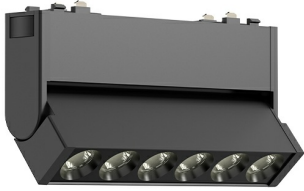

PRODUCT DATASHEET

MODEL NO BD60-13111

DESCRIPTION BRY-S-WSL110-6W-48VDC-4000K-BLC-MAG.W.WASHER

General Characteristics

Model No	:	BD60-13111
Main Family	:	Track Lighting
Sub Family	:	LED Magnetic
Type	:	Schuko Socket
Body Color	:	Black
Lamp Shape	:	Directional
Dimmable	:	Not-Dimmable
Light Source	:	LED
Socket	:	Magnetic
Warranty	:	3 years
Class	:	Class III
IP	:	IP20

Electrical Characteristics

Lifetime	:	30000 h
Voltage	:	48VDC
Power Factor	:	>0,45
Material	:	Aluminium
Working Temperature	:	-20 C+40 C
Frequency	:	50-60 Hz
Current	:	16 A

Package Informations

N.W.	:	1,00 kgs
G.W.	:	1,50 kgs
PCS/CTN	:	10 pcs
Length	:	280 mm
Width	:	80 mm
Height	:	140 mm
EAN	:	5949097738487

Product Characteristics

Wattage	:	6 w
Color Temperature	:	4000K
Quse Lumen	:	440 lm
Color Rendering Index (CRI)	:	>90
Energy Efficiency Level	:	G
Beam Angle	:	24° Degrees
Color Category	:	Natural White

Dimensions & Weight

P. Length	:	120 mm
P. Width	:	20 mm
P. Height	:	60 mm
Weight	:	100 gr