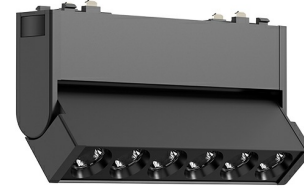

PRODUCT DATASHEET

MODEL NO BD60-13111

DESCRIPTION BRY-S-WSL110-6W-48VDC-4000K-BLC-MAG.W.WASHER

General Characteristics

Model No	:	BD60-13111
Main Family	:	Track Lighting
Sub Family	:	LED Magnetic
Type	:	Schuko Socket
Body Color	:	Black
Lamp Shape	:	Directional
Dimmable	:	Not-Dimmable
Light Source	:	LED
Socket	:	Magnetic
Warranty	:	3 years
Class	:	Class III
IP	:	IP20

Electrical Characteristics

Lifetime	:	30000 h
Voltage	:	48VDC
Power Factor	:	>0,45
Material	:	Aluminium
Working Temperature	:	-20 C+40 C
Frequency	:	50-60 Hz
Current	:	16 A

Package Informations

N.W.	:	1,00 kgs
G.W.	:	1,50 kgs
PCS/CTN	:	10 pcs
Length	:	280 mm
Width	:	80 mm
Height	:	140 mm
EAN	:	5949097738487

Product Characteristics

Wattage	:	6 w
Color Temperature	:	4000K
Quse Lumen	:	440 lm
Color Rendering Index (CRI)	:	>90
Energy Efficiency Level	:	G
Beam Angle	:	24° Degrees
Color Category	:	Natural White

Dimensions & Weight

P. Length	:	120 mm
P. Width	:	20 mm
P. Height	:	60 mm
Weight	:	100 gr