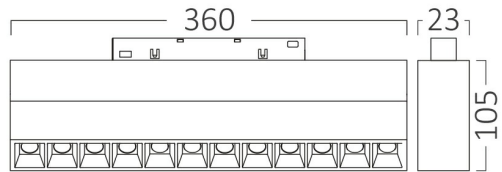

PRODUCT DATASHEET

MODEL NO BD60-03301

DESCRIPTION BRY-WSL360-18W-48VDC-3000K-BLC-MAG. LINEAR

General Characteristics

Model No	:	BD60-03301
Main Family	:	Track Lighting
Sub Family	:	LED Magnetic
Type	:	Track
Body Color	:	Black
Lamp Shape	:	Directional
Dimmable	:	Not-Dimmable
Light Source	:	LED
Socket	:	Magnetic
Warranty	:	3 years
Class	:	Class III
IP	:	IP20

Electrical Characteristics

Lifetime	:	30000 h
Voltage	:	48VDC
Power Factor	:	>0,9
Material	:	Aluminium
Working Temperature	:	-20 C+40 C

Package Informations

N.W.	:	5,54 kgs
G.W.	:	6,25 kgs
PCS/CTN	:	10 pcs
Length	:	350 mm
Width	:	245 mm
Height	:	165 mm
EAN	:	5949097732409

Product Characteristics

Wattage	:	18 w
Color Temperature	:	3000K
Quse Lumen	:	1710 lm
Color Rendering Index (CRI)	:	>90
Energy Efficiency Level	:	F
Beam Angle	:	24° Degrees
Color Category	:	Warm White

Dimensions & Weight

P. Length	:	360 mm
P. Width	:	23 mm
P. Height	:	105 mm
Weight	:	554 gr