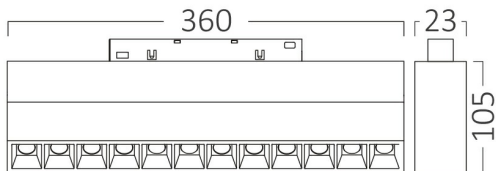

PRODUCT DATASHEET

MODEL NO BD60-03301

DESCRIPTION BRY-WSL360-18W-48VDC-3000K-BLC-MAG. LINEAR

General Characteristics

Model No	:	BD60-03301
Main Family	:	Track Lighting
Sub Family	:	LED Magnetic
Type	:	Track
Body Color	:	Black
Lamp Shape	:	Directional
Dimmable	:	Not-Dimmable
Light Source	:	LED
Socket	:	Magnetic
Warranty	:	3 years
Class	:	Class III
IP	:	IP20

Electrical Characteristics

Lifetime	:	30000 h
Voltage	:	48VDC
Power Factor	:	>0,9
Material	:	Aluminium
Working Temperature	:	-20 C+40 C

Package Informations

N.W.	:	5,54 kgs
G.W.	:	6,25 kgs
PCS/CTN	:	10 pcs
Length	:	350 mm
Width	:	245 mm
Height	:	165 mm
EAN	:	5949097732409

Product Characteristics

Wattage	:	18 w
Color Temperature	:	3000K
Quse Lumen	:	1710 lm
Color Rendering Index (CRI)	:	>90
Energy Efficiency Level	:	F
Beam Angle	:	24° Degrees
Color Category	:	Warm White

Dimensions & Weight

P. Length	:	360 mm
P. Width	:	23 mm
P. Height	:	105 mm
Weight	:	554 gr