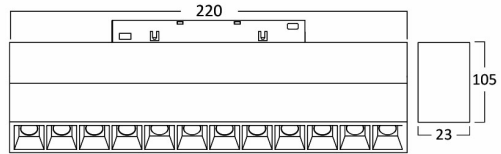

PRODUCT DATASHEET

MODEL NO BD60-03281

DESCRIPTION BRY-WSL250-12W-48VDC-3IN1-BLC-MAG. LINEAR

General Characteristics

Model No	:	BD60-03281
Main Family	:	Track Lighting
Sub Family	:	LED Magnetic
Type	:	Track
Body Color	:	Black
Lamp Shape	:	Directional
Dimmable	:	Not-Dimmable
Light Source	:	LED
Socket	:	Magnetic
Warranty	:	3 years
Class	:	Class III
IP	:	IP20

Electrical Characteristics

Lifetime	:	30000 h
Voltage	:	48VDC
Power Factor	:	>0,9
Material	:	Aluminium
Working Temperature	:	-20 C+40 C

Package Informations

N.W.	:	4,70 kgs
G.W.	:	5,30 kgs
PCS/CTN	:	10 pcs
Length	:	280 mm
Width	:	250 mm
Height	:	160 mm
EAN	:	5949097736391

Product Characteristics

Wattage	:	12 w
Color Temperature	:	3IN1
Quse Lumen	:	1020 lm
Color Rendering Index (CRI)	:	>90
Energy Efficiency Level	:	G
Beam Angle	:	24° Degrees
Color Category	:	3IN1

Dimensions & Weight

P. Length	:	220 mm
P. Width	:	23 mm
P. Height	:	105 mm
Weight	:	470 gr