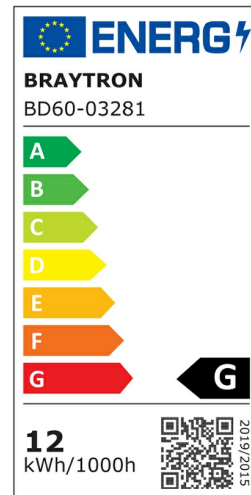

PRODUCT DATASHEET

MODEL NO BD60-03281

DESCRIPTION BRY-WSL250-12W-48VDC-3IN1-BLC-MAG. LINEAR

General Characteristics

Model No	:	BD60-03281
Main Family	:	Track Lighting
Sub Family	:	LED Magnetic
Type	:	Track
Body Color	:	Black
Lamp Shape	:	Directional
Dimmable	:	Not-Dimmable
Light Source	:	LED
Socket	:	Magnetic
Warranty	:	3 years
Class	:	Class III
IP	:	IP20

Electrical Characteristics

Lifetime	:	30000 h
Voltage	:	48VDC
Power Factor	:	>0,9
Material	:	Aluminium
Working Temperature	:	-20 C+40 C

Package Informations

N.W.	:	4,70 kgs
G.W.	:	5,30 kgs
PCS/CTN	:	10 pcs
Length	:	280 mm
Width	:	250 mm
Height	:	160 mm
EAN	:	5949097736391

Product Characteristics

Wattage	:	12 w
Color Temperature	:	3IN1
Quse Lumen	:	1020 lm
Color Rendering Index (CRI)	:	>90
Energy Efficiency Level	:	G
Beam Angle	:	24° Degrees
Color Category	:	3IN1

Dimensions & Weight