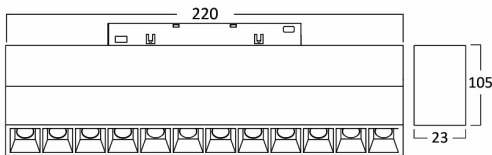

PRODUCT DATASHEET

MODEL NO BD60-03281

DESCRIPTION BRY-WSL250-12W-48VDC-3IN1-BLC-MAG. LINEAR

General Characteristics

Model No	:	BD60-03281
Main Family	:	Track Lighting
Sub Family	:	LED Magnetic
Type	:	Track
Body Color	:	Black
Lamp Shape	:	Directional
Dimmable	:	Not-Dimmable
Light Source	:	LED
Socket	:	Magnetic
Warranty	:	3 years
Class	:	Class III
IP	:	IP20

Electrical Characteristics

Lifetime	:	30000 h
Voltage	:	48VDC
Power Factor	:	>0,9
Material	:	Aluminium
Working Temperature	:	-20 C+40 C

Package Informations

N.W.	:	4,70 kgs
G.W.	:	5,30 kgs
PCS/CTN	:	10 pcs
Length	:	280 mm
Width	:	250 mm
Height	:	160 mm
EAN	:	5949097736391

Product Characteristics

Wattage	:	12 w
Color Temperature	:	3IN1
Quse Lumen	:	1020 lm
Color Rendering Index (CRI)	:	>90
Energy Efficiency Level	:	G
Beam Angle	:	24° Degrees
Color Category	:	3IN1

Dimensions & Weight

P. Length	:	220 mm
P. Width	:	23 mm
P. Height	:	105 mm
Weight	:	470 gr