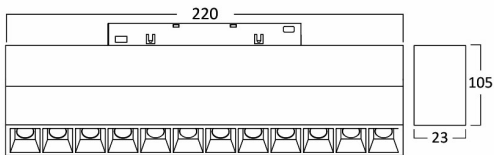

PRODUCT DATASHEET

MODEL NO BD60-03211

DESCRIPTION BRY-WSL250-12W-48VDC-4000K-BLC-MAG. LINEAR

General Characteristics

Model No	:	BD60-03211
Main Family	:	Track Lighting
Sub Family	:	LED Magnetic
Type	:	Track
Body Color	:	Black
Lamp Shape	:	Directional
Dimmable	:	Not-Dimmable
Light Source	:	LED
Socket	:	Magnetic
Warranty	:	3 years
Class	:	Class III
IP	:	IP20

Electrical Characteristics

Lifetime	:	30000 h
Voltage	:	48VDC
Power Factor	:	>0,9
Material	:	Aluminium
Working Temperature	:	-20 C+40 C

Package Informations

N.W.	:	4,70 kgs
G.W.	:	5,30 kgs
PCS/CTN	:	10 pcs
Length	:	280 mm
Width	:	250 mm
Height	:	160 mm
EAN	:	5949097728327

Product Characteristics

Wattage	:	12 w
Color Temperature	:	4000K
Quse Lumen	:	1020 lm
Color Rendering Index (CRI)	:	>90
Energy Efficiency Level	:	G
Beam Angle	:	24° Degrees
Color Category	:	Natural White

Dimensions & Weight

P. Length	:	220 mm
P. Width	:	23 mm
P. Height	:	105 mm
Weight	:	470 gr