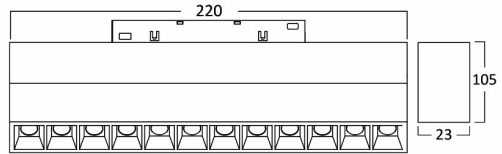

PRODUCT DATASHEET

MODEL NO BD60-03211

DESCRIPTION BRY-WSL250-12W-48VDC-4000K-BLC-MAG. LINEAR

General Characteristics

Model No	:	BD60-03211
Main Family	:	Track Lighting
Sub Family	:	LED Magnetic
Type	:	Track
Body Color	:	Black
Lamp Shape	:	Directional
Dimmable	:	Not-Dimmable
Light Source	:	LED
Socket	:	Magnetic
Warranty	:	3 years
Class	:	Class III
IP	:	IP20

Electrical Characteristics

Lifetime	:	30000 h
Voltage	:	48VDC
Power Factor	:	>0,9
Material	:	Aluminium
Working Temperature	:	-20 C+40 C

Package Informations

N.W.	:	4,70 kgs
G.W.	:	5,30 kgs
PCS/CTN	:	10 pcs
Length	:	280 mm
Width	:	250 mm
Height	:	160 mm
EAN	:	5949097728327

Product Characteristics

Wattage	:	12 w
Color Temperature	:	4000K
Quse Lumen	:	1020 lm
Color Rendering Index (CRI)	:	>90
Energy Efficiency Level	:	G
Beam Angle	:	24° Degrees
Color Category	:	Natural White

Dimensions & Weight

P. Length	:	220 mm
P. Width	:	23 mm
P. Height	:	105 mm
Weight	:	470 gr