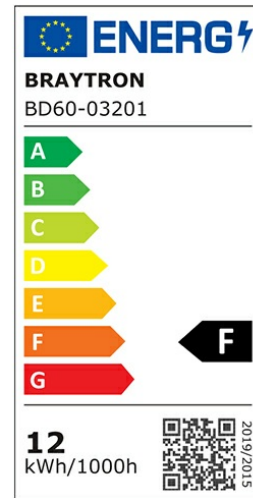

## PRODUCT DATASHEET

MODEL NO BD60-03201

DESCRIPTION BRY-WSL250-12W-48VDC-3000K-BLC-MAG. LINEAR

### General Characteristics

Model No	:	BD60-03201
Main Family	:	Track Lighting
Sub Family	:	LED Magnetic
Type	:	Track
Body Color	:	Black
Lamp Shape	:	Directional
Dimmable	:	Not-Dimmable
Light Source	:	LED
Socket	:	Magnetic
Warranty	:	3 years
Class	:	Class III
IP	:	IP20

### Electrical Characteristics

Lifetime	:	30000 h
Voltage	:	48VDC
Power Factor	:	>0,9
Material	:	Aluminium
Working Temperature	:	-20 C+40 C

### Product Characteristics

Wattage	:	12 w
Color Temperature	:	3000K
Quse Lumen	:	1020 lm
Color Rendering Index (CRI)	:	>90
Energy Efficiency Level	:	G
Beam Angle	:	24° Degrees
Color Category	:	Warm White