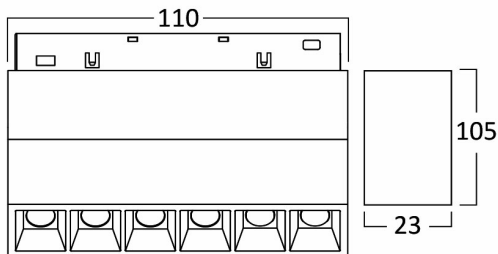

Braytron

LED
MAGNETIC LINEAR
MODEL NO: BD60-03181

CRI≥90

6w - 440lm

3CCT SWITCH