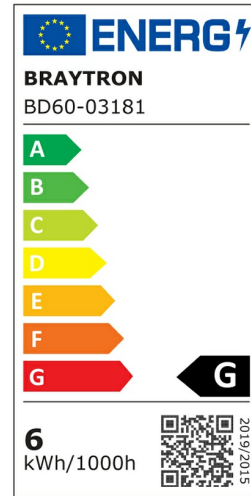

PRODUCT DATASHEET

MODEL NO BD60-03181

DESCRIPTION BRY-WSL110-6W-48VDC-3IN1-BLC-MAG. LINEAR

General Characteristics

Model No	:	BD60-03181
Main Family	:	Track Lighting
Sub Family	:	LED Magnetic
Type	:	Schuko Socket
Body Color	:	Black
Lamp Shape	:	Directional
Dimmable	:	Not-Dimmable
Light Source	:	LED
Socket	:	Magnetic
Warranty	:	3 years
Class	:	Class III
IP	:	IP20

Electrical Characteristics

Lifetime	:	30000 h
Voltage	:	48VDC
Power Factor	:	>0,9
Material	:	Aluminium
Working Temperature	:	-20 C+40 C
Current	:	16 A

Package Informations

N.W.	:	2,55 kgs
G.W.	:	3,00 kgs
PCS/CTN	:	10 pcs
Length	:	260 mm
Width	:	150 mm
Height	:	160 mm
EAN	:	5949097736384

Product Characteristics

Wattage	:	6 w
Color Temperature	:	3IN1
Quse Lumen	:	440 lm
Color Rendering Index (CRI)	:	>90
Energy Efficiency Level	:	G
Beam Angle	:	24° Degrees
Color Category	:	3IN1

Dimensions & Weight

P. Length	:	110 mm
P. Width	:	23 mm
P. Height	:	105 mm
Weight	:	255 gr