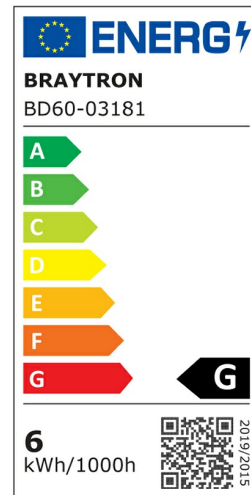

PRODUCT DATASHEET

MODEL NO BD60-03181

DESCRIPTION BRY-WSL110-6W-48VDC-3IN1-BLC-MAG. LINEAR

General Characteristics

Model No	:	BD60-03181
Main Family	:	Track Lighting
Sub Family	:	LED Magnetic
Type	:	Schuko Socket
Body Color	:	Black
Lamp Shape	:	Directional
Dimmable	:	Not-Dimmable
Light Source	:	LED
Socket	:	Magnetic
Warranty	:	3 years
Class	:	Class III
IP	:	IP20

Electrical Characteristics

Lifetime (at 2.7 h/day)	:	30000 h
Voltage	:	48VDC
Power Factor	:	>0,9
Material	:	Aluminium
Working Temperature	:	-20 C+40 C
Current	:	16 A

Package Informations

N.W.	:	2,55 kgs
G.W.	:	3,00 kgs
PCS/CTN	:	10 pcs
Length	:	260 mm
Width	:	150 mm
Height	:	160 mm
EAN	:	5949097736384

Product Characteristics

Wattage	:	6 w
Color Temperature	:	3IN1
Quse Lumen	:	440 lm
Color Rendering Index (CRI)	:	>90
Energy Efficiency Level	:	G
Beam Angle	:	24° Degrees
Color Category	:	3IN1

Dimensions & Weight

P. Length	:	110 mm
P. Width	:	23 mm
P. Height	:	105 mm
Weight	:	255 gr