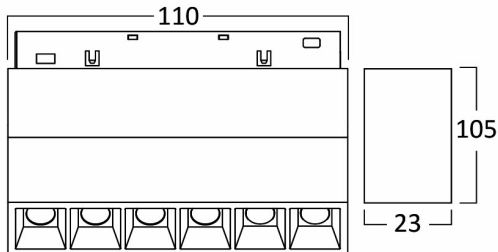

PRODUCT DATASHEET

MODEL NO BD60-03181

DESCRIPTION BRY-WSL110-6W-48VDC-3IN1-BLC-MAG. LINEAR

General Characteristics

Model No	:	BD60-03181
Main Family	:	Track Lighting
Sub Family	:	LED Magnetic
Type	:	Schuko Socket
Body Color	:	Black
Lamp Shape	:	Directional
Dimmable	:	Not-Dimmable
Light Source	:	LED
Socket	:	Magnetic
Warranty	:	3 years
Class	:	Class III
IP	:	IP20

Electrical Characteristics

Lifetime (at 2.7 h/day)	:	30000 h
Voltage	:	48VDC
Power Factor	:	>0,9
Material	:	Aluminium
Working Temperature	:	-20 C+40 C
Current	:	16 A

Package Informations

N.W.	:	2,55 kgs
G.W.	:	3,00 kgs
PCS/CTN	:	10 pcs
Length	:	260 mm
Width	:	150 mm
Height	:	160 mm
EAN	:	5949097736384

Product Characteristics

Wattage	:	6 w
Color Temperature	:	3IN1
Quse Lumen	:	440 lm
Color Rendering Index (CRI)	:	>90
Energy Efficiency Level	:	G
Beam Angle	:	24° Degrees
Color Category	:	3IN1

Dimensions & Weight

P. Length	:	110 mm
P. Width	:	23 mm
P. Height	:	105 mm
Weight	:	255 gr