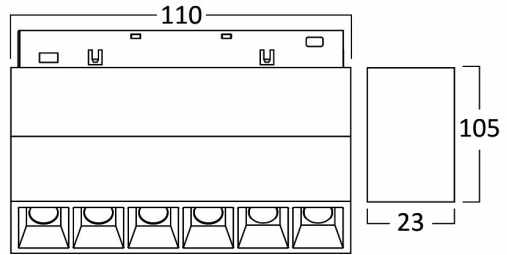

PRODUCT DATASHEET

MODEL NO BD60-03181

DESCRIPTION BRY-WSL110-6W-48VDC-3IN1-BLC-MAG. LINEAR

General Characteristics

Model No	:	BD60-03181
Main Family	:	Track Lighting
Sub Family	:	LED Magnetic
Type	:	Schuko Socket
Body Color	:	Black
Lamp Shape	:	Directional
Dimmable	:	Not-Dimmable
Light Source	:	LED
Socket	:	Magnetic
Warranty	:	3 years
Class	:	Class III
IP	:	IP20

Electrical Characteristics

Lifetime	:	30000 h
Voltage	:	48VDC
Power Factor	:	>0,9
Material	:	Aluminium
Working Temperature	:	-20 C+40 C
Current	:	16 A

Package Informations

N.W.	:	2,55 kgs
G.W.	:	3,00 kgs
PCS/CTN	:	10 pcs
Length	:	260 mm
Width	:	150 mm
Height	:	160 mm
EAN	:	5949097736384

Product Characteristics

Wattage	:	6 w
Color Temperature	:	3IN1
Quse Lumen	:	440 lm
Color Rendering Index (CRI)	:	>90
Energy Efficiency Level	:	G
Beam Angle	:	24° Degrees
Color Category	:	3IN1

Dimensions & Weight

P. Length	:	110 mm
P. Width	:	23 mm
P. Height	:	105 mm
Weight	:	255 gr