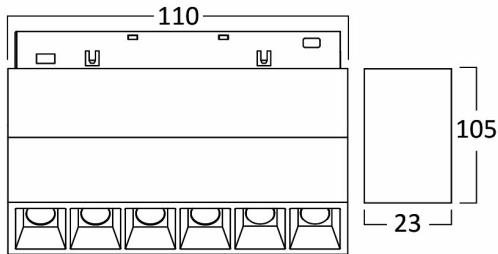

PRODUCT DATASHEET

MODEL NO BD60-03181

DESCRIPTION BRY-WSL110-6W-48VDC-3IN1-BLC-MAG. LINEAR

General Characteristics

Model No	:	BD60-03181
Main Family	:	Track Lighting
Sub Family	:	LED Magnetic
Type	:	Schuko Socket
Body Color	:	Black
Lamp Shape	:	Directional
Dimmable	:	Not-Dimmable
Light Source	:	LED
Socket	:	Magnetic
Warranty	:	3 years
Class	:	Class III
IP	:	IP20

Electrical Characteristics

Lifetime	:	30000 h
Voltage	:	48VDC
Power Factor	:	>0,9
Material	:	Aluminium
Working Temperature	:	-20 C+40 C
Current	:	16 A

Package Informations

N.W.	:	2,55 kgs
G.W.	:	3,00 kgs
PCS/CTN	:	10 pcs
Length	:	260 mm
Width	:	150 mm
Height	:	160 mm
EAN	:	5949097736384

Product Characteristics

Wattage	:	6 w
Color Temperature	:	3IN1
Quse Lumen	:	440 lm
Color Rendering Index (CRI)	:	>90
Energy Efficiency Level	:	G
Beam Angle	:	24° Degrees
Color Category	:	3IN1

Dimensions & Weight

P. Length	:	110 mm
P. Width	:	23 mm
P. Height	:	105 mm
Weight	:	255 gr