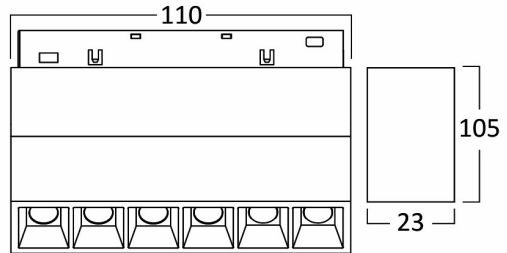

PRODUCT DATASHEET

MODEL NO BD60-03181

DESCRIPTION BRY-WSL110-6W-48VDC-3IN1-BLC-MAG. LINEAR

General Characteristics

Model No	:	BD60-03181
Main Family	:	Track Lighting
Sub Family	:	LED Magnetic
Type	:	Schuko Socket
Body Color	:	Black
Lamp Shape	:	Directional
Dimmable	:	Not-Dimmable
Light Source	:	LED
Socket	:	Magnetic
Warranty	:	3 years
Class	:	Class III
IP	:	IP20

Electrical Characteristics

Lifetime (at 2.7 h/day)	:	30000 h
Voltage	:	48VDC
Power Factor	:	>0,9
Material	:	Aluminium
Working Temperature	:	-20 C+40 C
Current	:	16 A

Package Informations

N.W.	:	2,55 kgs
G.W.	:	3,00 kgs
PCS/CTN	:	10 pcs
Length	:	260 mm
Width	:	150 mm
Height	:	160 mm
EAN	:	5949097736384

Product Characteristics

Wattage	:	6 w
Color Temperature	:	3IN1
Quse Lumen	:	440 lm
Color Rendering Index (CRI)	:	>90
Energy Efficiency Level	:	G
Beam Angle	:	24° Degrees
Color Category	:	3IN1

Dimensions & Weight

P. Length	:	110 mm
P. Width	:	23 mm
P. Height	:	105 mm
Weight	:	255 gr