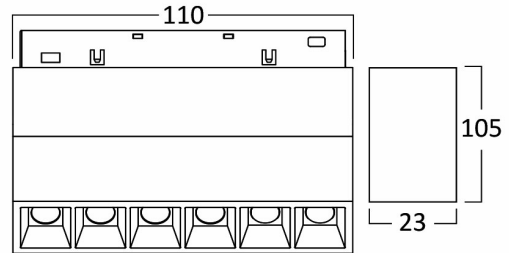

PRODUCT DATASHEET

MODEL NO BD60-03101

DESCRIPTION BRY-WSL110-6W-48VDC-3000K-BLC-MAG. LINEAR

General Characteristics

| | | |
|--------------|---|----------------|
| Model No | : | BD60-03101 |
| Main Family | : | Track Lighting |
| Sub Family | : | LED Magnetic |
| Type | : | Track |
| Body Color | : | Black |
| Lamp Shape | : | Directional |
| Dimmable | : | Not-Dimmable |
| Light Source | : | LED |
| Socket | : | Magnetic |
| Warranty | : | 3 years |
| Class | : | Class III |
| IP | : | IP20 |

Package Informations

| | | |
|---------|---|---------------|
| N.W. | : | 2,55 kgs |
| G.W. | : | 3,00 kgs |
| PCS/CTN | : | 10 pcs |
| Length | : | 260 mm |
| Width | : | 150 mm |
| Height | : | 160 mm |
| EAN | : | 5949097723100 |

Product Characteristics

| | | |
|-----------------------------|---|-------------|
| Wattage | : | 6 w |
| Color Temperature | : | 3000K |
| Quse Lumen | : | 440 lm |
| Color Rendering Index (CRI) | : | >90 |
| Energy Efficiency Level | : | G |
| Beam Angle | : | 24° Degrees |
| Color Category | : | Warm White |

Dimensions & Weight

| | | |
|-----------|---|--------|
| P. Length | : | 110 mm |
| P. Width | : | 23 mm |
| P. Height | : | 105 mm |
| Weight | : | 255 gr |