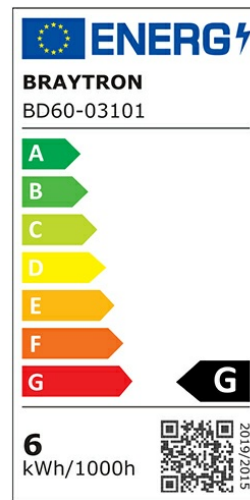

Braytron

PRODUCT DATASHEET

MODEL NO BD60-03101

DESCRIPTION BRY-M20-WSL110-6W-48VDC-3000K-BLC-MAG. LINEAR

BRAYTRON SRL

Bulavardul Iuliu Maniu, Nr.616, Sector 6, 061129, Bucuresti-ROMANIA

info@braytron.com

www.braytron.com

General Characteristics

Model No	:	BD60-03101
Main Family	:	Track Lighting
Sub Family	:	LED Magnetic
Type	:	Track
Body Color	:	Black
Lamp Shape	:	Directional
Dimmable	:	Not-Dimmable
Light Source	:	LED
Socket	:	Magnetic
Warranty	:	3 years
Class	:	Class III
IP	:	IP20

Electrical Characteristics

Lifetime	:	30000 h
Voltage	:	48VDC
Power Factor	:	>0,9
Material	:	Aluminium
Working Temperature	:	-20 C+40 C

Package Informations

N.W.	:	2,55 kgs
G.W.	:	3,00 kgs
PCS/CTN	:	10 pcs
Length	:	260 mm
Width	:	150 mm
Height	:	160 mm
EAN	:	5949097723100

Product Characteristics

Wattage	:	6 w
Color Temperature	:	3000K
Quse Lumen	:	440 lm
Color Rendering Index (CRI)	:	>90
Energy Efficiency Level	:	G
Beam Angle	:	24° Degrees
Color Category	:	Warm White

Dimensions & Weight