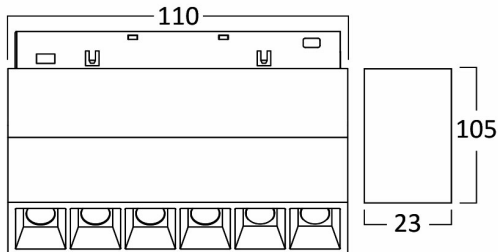

PRODUCT DATASHEET

MODEL NO BD60-03101

DESCRIPTION BRY-WSL110-6W-48VDC-3000K-BLC-MAG. LINEAR

General Characteristics

| | | |
|--------------|---|----------------|
| Model No | : | BD60-03101 |
| Main Family | : | Track Lighting |
| Sub Family | : | LED Magnetic |
| Type | : | Track |
| Body Color | : | Black |
| Lamp Shape | : | Directional |
| Dimmable | : | Not-Dimmable |
| Light Source | : | LED |
| Socket | : | Magnetic |
| Warranty | : | 3 years |
| Class | : | Class III |
| IP | : | IP20 |

Package Informations

| | | |
|---------|---|---------------|
| N.W. | : | 2,55 kgs |
| G.W. | : | 3,00 kgs |
| PCS/CTN | : | 10 pcs |
| Length | : | 260 mm |
| Width | : | 150 mm |
| Height | : | 160 mm |
| EAN | : | 5949097723100 |

Product Characteristics

| | | |
|-----------------------------|---|-------------|
| Wattage | : | 6 w |
| Color Temperature | : | 3000K |
| Quse Lumen | : | 440 lm |
| Color Rendering Index (CRI) | : | >90 |
| Energy Efficiency Level | : | G |
| Beam Angle | : | 24° Degrees |
| Color Category | : | Warm White |

Dimensions & Weight

| | | |
|-----------|---|--------|
| P. Length | : | 110 mm |
| P. Width | : | 23 mm |
| P. Height | : | 105 mm |
| Weight | : | 255 gr |