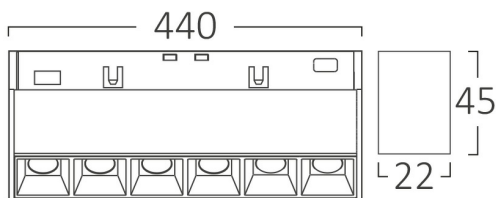

PRODUCT DATASHEET

MODEL NO BD60-01401

DESCRIPTION BRY-LNS440-24W-48VDC-3000K-BLC-MAG. LINEAR

General Characteristics

Model No	:	BD60-01401
Main Family	:	Track Lighting
Sub Family	:	LED Magnetic
Type	:	Track
Body Color	:	Black
Lamp Shape	:	Directional
Dimmable	:	Not-Dimmable
Light Source	:	LED
Socket	:	Magnetic
Warranty	:	3 years
Class	:	Class III
IP	:	IP20

Electrical Characteristics

Lifetime	:	30000 h
Voltage	:	48VDC
Power Factor	:	>0,9
Material	:	Aluminium
Working Temperature	:	-20 C+40 C

Package Informations

N.W.	:	4,28 kgs
G.W.	:	5,20 kgs
PCS/CTN	:	20 pcs
Length	:	465 mm
Width	:	220 mm
Height	:	160 mm
EAN	:	5949097732041

Product Characteristics

Wattage	:	24 w
Color Temperature	:	3000K
Quse Lumen	:	2040 lm
Color Rendering Index (CRI)	:	>90
Energy Efficiency Level	:	G
Beam Angle	:	24° Degrees
Color Category	:	Warm White

Dimensions & Weight

P. Length	:	440 mm
P. Width	:	22 mm
P. Height	:	45 mm
Weight	:	214 gr