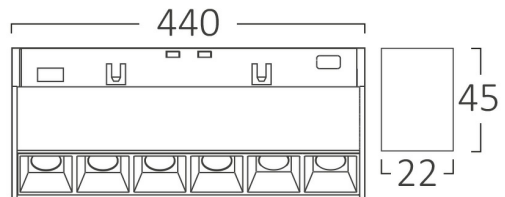

PRODUCT DATASHEET

MODEL NO BD60-01401

DESCRIPTION BRY-LNS440-24W-48VDC-3000K-BLC-MAG. LINEAR

General Characteristics

Model No	:	BD60-01401
Main Family	:	Track Lighting
Sub Family	:	LED Magnetic
Type	:	Track
Body Color	:	Black
Lamp Shape	:	Directional
Dimmable	:	Not-Dimmable
Light Source	:	LED
Socket	:	Magnetic
Warranty	:	3 years
Class	:	Class III
IP	:	IP20

Electrical Characteristics

Lifetime	:	30000 h
Voltage	:	48VDC
Power Factor	:	>0,9
Material	:	Aluminium
Working Temperature	:	-20 C+40 C

Package Informations

N.W.	:	4,28 kgs
G.W.	:	5,20 kgs
PCS/CTN	:	20 pcs
Length	:	465 mm
Width	:	220 mm
Height	:	160 mm
EAN	:	5949097732041

Product Characteristics

Wattage	:	24 w
Color Temperature	:	3000K
Quse Lumen	:	2040 lm
Color Rendering Index (CRI)	:	>90
Energy Efficiency Level	:	G
Beam Angle	:	24° Degrees
Color Category	:	Warm White

Dimensions & Weight

P. Length	:	440 mm
P. Width	:	22 mm
P. Height	:	45 mm
Weight	:	214 gr