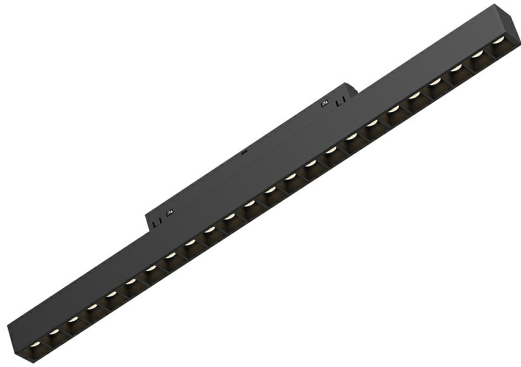

PRODUCT DATASHEET

MODEL NO BD60-01401

DESCRIPTION BRY-LNS440-24W-48VDC-3000K-BLC-MAG. LINEAR

General Characteristics

Model No	:	BD60-01401
Main Family	:	Track Lighting
Sub Family	:	LED Magnetic
Type	:	Track
Body Color	:	Black
Lamp Shape	:	Directional
Dimmable	:	Not-Dimmable
Light Source	:	LED
Socket	:	Magnetic
Warranty	:	3 years
Class	:	Class III
IP	:	IP20

Electrical Characteristics

Lifetime	:	30000 h
Voltage	:	48VDC
Power Factor	:	>0,9
Material	:	Aluminium
Working Temperature	:	-20 C+40 C

Package Informations

N.W.	:	4,28 kgs
G.W.	:	5,20 kgs
PCS/CTN	:	20 pcs
Length	:	465 mm
Width	:	220 mm
Height	:	160 mm
EAN	:	5949097732041

Product Characteristics

Wattage	:	24 w
Color Temperature	:	3000K
Quse Lumen	:	2040 lm
Color Rendering Index (CRI)	:	>90
Energy Efficiency Level	:	G
Beam Angle	:	24° Degrees
Color Category	:	Warm White

Dimensions & Weight

P. Length	:	440 mm
P. Width	:	22 mm
P. Height	:	45 mm
Weight	:	214 gr