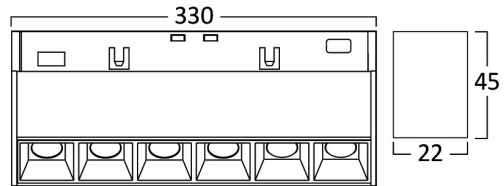

PRODUCT DATASHEET

MODEL NO BD60-01381

DESCRIPTION BRY-LNS330-18W-48VDC-3IN1-BLC-MAG. LINEAR

General Characteristics

Model No	:	BD60-01381
Main Family	:	Track Lighting
Sub Family	:	LED Magnetic
Type	:	Schuko Socket
Body Color	:	Black
Lamp Shape	:	Directional
Dimmable	:	Not-Dimmable
Light Source	:	LED
Socket	:	Magnetic
Warranty	:	3 years
Class	:	Class III
IP	:	IP20

Electrical Characteristics

Lifetime (at 2.7 h/day)	:	30000 h
Voltage	:	48VDC
Power Factor	:	>0,9
Material	:	Aluminium
Working Temperature	:	-20 C+40 C
Current	:	16 A

Package Informations

N.W.	:	3,60 kgs
G.W.	:	4,30 kgs
PCS/CTN	:	20 pcs
Length	:	360 mm
Width	:	225 mm
Height	:	160 mm
EAN	:	5949097736360

Product Characteristics

Wattage	:	18 w
Color Temperature	:	3IN1
Quse Lumen	:	1580 lm
Color Rendering Index (CRI)	:	>90
Energy Efficiency Level	:	G
Beam Angle	:	24° Degrees
Color Category	:	3IN1

Dimensions & Weight

P. Length	:	330 mm
P. Width	:	22 mm
P. Height	:	45 mm
Weight	:	180 gr