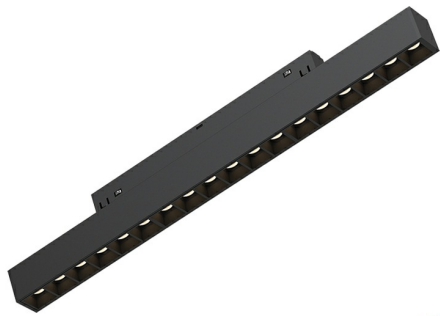

PRODUCT DATASHEET

MODEL NO BD60-01381

DESCRIPTION BRY-LNS330-18W-48VDC-3IN1-BLC-MAG. LINEAR

General Characteristics

Model No	:	BD60-01381
Main Family	:	Track Lighting
Sub Family	:	LED Magnetic
Type	:	Schuko Socket
Body Color	:	Black
Lamp Shape	:	Directional
Dimmable	:	Not-Dimmable
Light Source	:	LED
Socket	:	Magnetic
Warranty	:	3 years
Class	:	Class III
IP	:	IP20

Electrical Characteristics

Lifetime (at 2.7 h/day)	:	30000 h
Voltage	:	48VDC
Power Factor	:	>0,9
Material	:	Aluminium
Working Temperature	:	-20 C+40 C
Current	:	16 A

Package Informations

N.W.	:	3,60 kgs
G.W.	:	4,30 kgs
PCS/CTN	:	20 pcs
Length	:	360 mm
Width	:	225 mm
Height	:	160 mm
EAN	:	5949097736360

Product Characteristics

Wattage	:	18 w
Color Temperature	:	3IN1
Quse Lumen	:	1580 lm
Color Rendering Index (CRI)	:	>90
Energy Efficiency Level	:	G
Beam Angle	:	24° Degrees
Color Category	:	3IN1

Dimensions & Weight

P. Length	:	330 mm
P. Width	:	22 mm
P. Height	:	45 mm
Weight	:	180 gr