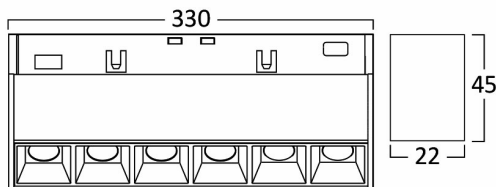

PRODUCT DATASHEET

MODEL NO BD60-01381

DESCRIPTION BRY-LNS330-18W-48VDC-3IN1-BLC-MAG. LINEAR

General Characteristics

Model No	:	BD60-01381
Main Family	:	Track Lighting
Sub Family	:	LED Magnetic
Type	:	Track
Body Color	:	Black
Lamp Shape	:	Directional
Dimmable	:	Not-Dimmable
Light Source	:	LED
Socket	:	Magnetic
Warranty	:	3 years
Class	:	Class III
IP	:	IP20

Electrical Characteristics

Lifetime	:	30000 h
Voltage	:	48VDC
Power Factor	:	>0,9
Material	:	Aluminium
Working Temperature	:	-20 C+40 C

Package Informations

N.W.	:	3,60 kgs
G.W.	:	4,30 kgs
PCS/CTN	:	20 pcs
Length	:	360 mm
Width	:	225 mm
Height	:	160 mm
EAN	:	5949097736360

Product Characteristics

Wattage	:	18 w
Color Temperature	:	3IN1
Quse Lumen	:	1580 lm
Color Rendering Index (CRI)	:	>90
Energy Efficiency Level	:	G
Beam Angle	:	24° Degrees
Color Category	:	3IN1

Dimensions & Weight

P. Length	:	330 mm
P. Width	:	22 mm
P. Height	:	45 mm
Weight	:	180 gr