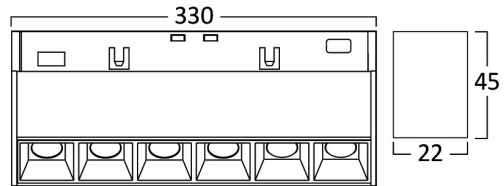

PRODUCT DATASHEET

MODEL NO BD60-01381

DESCRIPTION BRY-LNS330-18W-48VDC-3IN1-BLC-MAG. LINEAR

General Characteristics

Model No	:	BD60-01381
Main Family	:	Track Lighting
Sub Family	:	LED Magnetic
Type	:	Track
Body Color	:	Black
Lamp Shape	:	Directional
Dimmable	:	Not-Dimmable
Light Source	:	LED
Socket	:	Magnetic
Warranty	:	3 years
Class	:	Class III
IP	:	IP20

Electrical Characteristics

Lifetime	:	30000 h
Voltage	:	48VDC
Power Factor	:	>0,9
Material	:	Aluminium
Working Temperature	:	-20 C+40 C

Package Informations

N.W.	:	3,60 kgs
G.W.	:	4,30 kgs
PCS/CTN	:	20 pcs
Length	:	360 mm
Width	:	225 mm
Height	:	160 mm
EAN	:	5949097736360

Product Characteristics

Wattage	:	18 w
Color Temperature	:	3IN1
Quse Lumen	:	1580 lm
Color Rendering Index (CRI)	:	>90
Energy Efficiency Level	:	G
Beam Angle	:	24° Degrees
Color Category	:	3IN1

Dimensions & Weight

P. Length	:	330 mm
P. Width	:	22 mm
P. Height	:	45 mm
Weight	:	180 gr