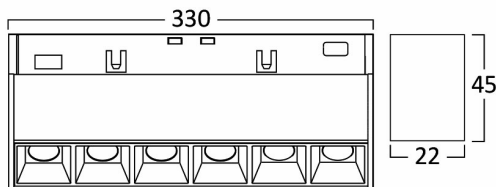

PRODUCT DATASHEET

MODEL NO BD60-01381

DESCRIPTION BRY-LNS330-18W-48VDC-3IN1-BLC-MAG. LINEAR

General Characteristics

Model No	:	BD60-01381
Main Family	:	Track Lighting
Sub Family	:	LED Magnetic
Type	:	Schuko Socket
Body Color	:	Black
Lamp Shape	:	Directional
Dimmable	:	Not-Dimmable
Light Source	:	LED
Socket	:	Magnetic
Warranty	:	3 years
Class	:	Class III
IP	:	IP20

Electrical Characteristics

Lifetime (at 2.7 h/day)	:	30000 h
Voltage	:	48VDC
Power Factor	:	>0,9
Material	:	Aluminium
Working Temperature	:	-20 C+40 C
Current	:	16 A

Package Informations

N.W.	:	3,60 kgs
G.W.	:	4,30 kgs
PCS/CTN	:	20 pcs
Length	:	360 mm
Width	:	225 mm
Height	:	160 mm
EAN	:	5949097736360

Product Characteristics

Wattage	:	18 w
Color Temperature	:	3IN1
Quse Lumen	:	1580 lm
Color Rendering Index (CRI)	:	>90
Energy Efficiency Level	:	G
Beam Angle	:	24° Degrees
Color Category	:	3IN1

Dimensions & Weight

P. Length	:	330 mm
P. Width	:	22 mm
P. Height	:	45 mm
Weight	:	180 gr