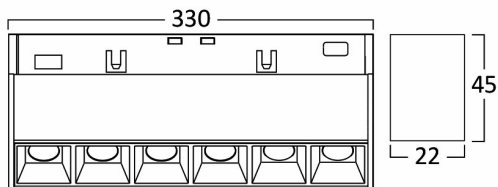

PRODUCT DATASHEET

MODEL NO BD60-01311

DESCRIPTION BRY-LNS330-18W-48VDC-4000K-BLC-MAG. LINEAR

General Characteristics

Model No	:	BD60-01311
Main Family	:	Track Lighting
Sub Family	:	LED Magnetic
Type	:	Track
Body Color	:	Black
Lamp Shape	:	Directional
Dimmable	:	Not-Dimmable
Light Source	:	LED
Socket	:	Magnetic
Warranty	:	3 years
Class	:	Class III
IP	:	IP20

Electrical Characteristics

Lifetime	:	30000 h
Voltage	:	48VDC
Power Factor	:	>0,9
Material	:	Aluminium
Working Temperature	:	-20 C+40 C

Package Informations

N.W.	:	3,60 kgs
G.W.	:	4,30 kgs
PCS/CTN	:	20 pcs
Length	:	360 mm
Width	:	225 mm
Height	:	160 mm
EAN	:	5949097723094

Product Characteristics

Wattage	:	18 w
Color Temperature	:	4000K
Quse Lumen	:	1580 lm
Color Rendering Index (CRI)	:	>90
Energy Efficiency Level	:	G
Beam Angle	:	24° Degrees
Color Category	:	Natural White

Dimensions & Weight

P. Length	:	330 mm
P. Width	:	22 mm
P. Height	:	45 mm
Weight	:	180 gr