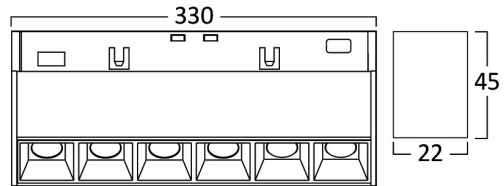

PRODUCT DATASHEET

MODEL NO BD60-01311

DESCRIPTION BRY-LNS330-18W-48VDC-4000K-BLC-MAG. LINEAR

General Characteristics

Model No	:	BD60-01311
Main Family	:	Track Lighting
Sub Family	:	LED Magnetic
Type	:	Track
Body Color	:	Black
Lamp Shape	:	Directional
Dimmable	:	Not-Dimmable
Light Source	:	LED
Socket	:	Magnetic
Warranty	:	3 years
Class	:	Class III
IP	:	IP20

Electrical Characteristics

Lifetime	:	30000 h
Voltage	:	48VDC
Power Factor	:	>0,9
Material	:	Aluminium
Working Temperature	:	-20 C+40 C

Package Informations

N.W.	:	3,60 kgs
G.W.	:	4,30 kgs
PCS/CTN	:	20 pcs
Length	:	360 mm
Width	:	225 mm
Height	:	160 mm
EAN	:	5949097723094

Product Characteristics

Wattage	:	18 w
Color Temperature	:	4000K
Quse Lumen	:	1580 lm
Color Rendering Index (CRI)	:	>90
Energy Efficiency Level	:	G
Beam Angle	:	24° Degrees
Color Category	:	Natural White

Dimensions & Weight

P. Length	:	330 mm
P. Width	:	22 mm
P. Height	:	45 mm
Weight	:	180 gr