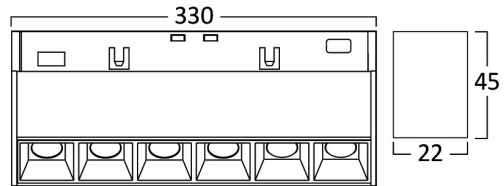

PRODUCT DATASHEET

MODEL NO BD60-01301

DESCRIPTION BRY-LNS330-18W-48VDC-3000K-BLC-MAG. LINEAR

General Characteristics

Model No	:	BD60-01301
Main Family	:	Track Lighting
Sub Family	:	LED Magnetic
Type	:	Track
Body Color	:	Black
Lamp Shape	:	Directional
Dimmable	:	Not-Dimmable
Light Source	:	LED
Socket	:	Magnetic
Warranty	:	3 years
Class	:	Class III
IP	:	IP20

Electrical Characteristics

Lifetime	:	30000 h
Voltage	:	48VDC
Power Factor	:	>0,9
Material	:	Aluminium
Working Temperature	:	-20 C+40 C

Package Informations

N.W.	:	3,60 kgs
G.W.	:	4,30 kgs
PCS/CTN	:	20 pcs
Length	:	360 mm
Width	:	225 mm
Height	:	160 mm
EAN	:	5949097723087

Product Characteristics

Wattage	:	18 w
Color Temperature	:	3000K
Quse Lumen	:	1580 lm
Color Rendering Index (CRI)	:	>90
Energy Efficiency Level	:	G
Beam Angle	:	24° Degrees
Color Category	:	Warm White

Dimensions & Weight

P. Length	:	330 mm
P. Width	:	22 mm
P. Height	:	45 mm
Weight	:	180 gr