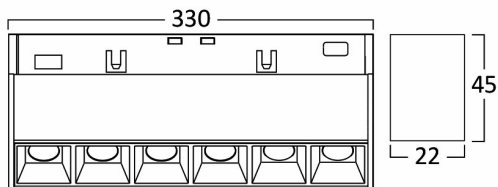

PRODUCT DATASHEET

MODEL NO BD60-01301

DESCRIPTION BRY-LNS330-18W-48VDC-3000K-BLC-MAG. LINEAR

General Characteristics

Model No	:	BD60-01301
Main Family	:	Track Lighting
Sub Family	:	LED Magnetic
Type	:	Track
Body Color	:	Black
Lamp Shape	:	Directional
Dimmable	:	Not-Dimmable
Light Source	:	LED
Socket	:	Magnetic
Warranty	:	3 years
Class	:	Class III
IP	:	IP20

Electrical Characteristics

Lifetime	:	30000 h
Voltage	:	48VDC
Power Factor	:	>0,9
Material	:	Aluminium
Working Temperature	:	-20 C+40 C

Package Informations

N.W.	:	3,60 kgs
G.W.	:	4,30 kgs
PCS/CTN	:	20 pcs
Length	:	360 mm
Width	:	225 mm
Height	:	160 mm
EAN	:	5949097723087

Product Characteristics

Wattage	:	18 w
Color Temperature	:	3000K
Quse Lumen	:	1580 lm
Color Rendering Index (CRI)	:	>90
Energy Efficiency Level	:	G
Beam Angle	:	24° Degrees
Color Category	:	Warm White

Dimensions & Weight

P. Length	:	330 mm
P. Width	:	22 mm
P. Height	:	45 mm
Weight	:	180 gr