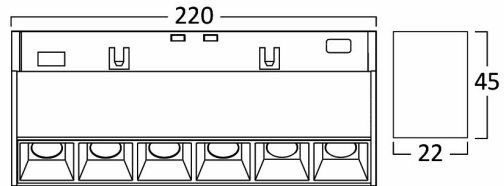

PRODUCT DATASHEET

MODEL NO BD60-01211

DESCRIPTION BRY-LNS220-12W-48VDC-4000K-BLC-MAG. LINEAR

General Characteristics

Model No	:	BD60-01211
Main Family	:	Track Lighting
Sub Family	:	LED Magnetic
Type	:	Track
Body Color	:	Black
Lamp Shape	:	Directional
Dimmable	:	Not-Dimmable
Light Source	:	LED
Socket	:	Magnetic
Warranty	:	3 years
Class	:	Class III
IP	:	IP20

Electrical Characteristics

Lifetime	:	30000 h
Voltage	:	48VDC
Power Factor	:	>0,9
Material	:	Aluminium
Working Temperature	:	-20 C+40 C

Package Informations

N.W.	:	2,70 kgs
G.W.	:	3,30 kgs
PCS/CTN	:	20 pcs
Length	:	245 mm
Width	:	225 mm
Height	:	160 mm
EAN	:	5949097723070

Dimensions & Weight

P. Length	:	220 mm
P. Width	:	22 mm
P. Height	:	45 mm
Weight	:	135 gr