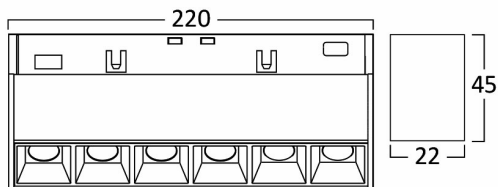

PRODUCT DATASHEET

MODEL NO BD60-01211

DESCRIPTION BRY-LNS220-12W-48VDC-4000K-BLC-MAG. LINEAR

General Characteristics

Model No	:	BD60-01211
Main Family	:	Track Lighting
Sub Family	:	LED Magnetic
Type	:	Track
Body Color	:	Black
Lamp Shape	:	Directional
Dimmable	:	Not-Dimmable
Light Source	:	LED
Socket	:	Magnetic
Warranty	:	3 years
Class	:	Class III
IP	:	IP20

Electrical Characteristics

Lifetime	:	30000 h
Voltage	:	48VDC
Power Factor	:	>0,9
Material	:	Aluminium
Working Temperature	:	-20 C+40 C

Package Informations

N.W.	:	2,70 kgs
G.W.	:	3,30 kgs
PCS/CTN	:	20 pcs
Length	:	245 mm
Width	:	225 mm
Height	:	160 mm
EAN	:	5949097723070

Product Characteristics

Wattage	:	12 w
Color Temperature	:	4000K
Quse Lumen	:	1020 lm
Color Rendering Index (CRI)	:	>90
Energy Efficiency Level	:	G
Beam Angle	:	24° Degrees
Color Category	:	Natural White

Dimensions & Weight

P. Length	:	220 mm
P. Width	:	22 mm
P. Height	:	45 mm
Weight	:	135 gr