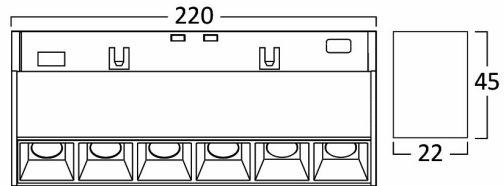

PRODUCT DATASHEET

MODEL NO BD60-01201

DESCRIPTION BRY-LNS220-12W-48VDC-3000K-BLC-MAG. LINEAR