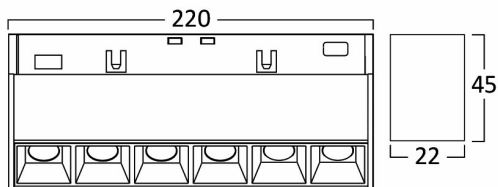

PRODUCT DATASHEET

MODEL NO BD60-01201

DESCRIPTION BRY-LNS220-12W-48VDC-3000K-BLC-MAG. LINEAR