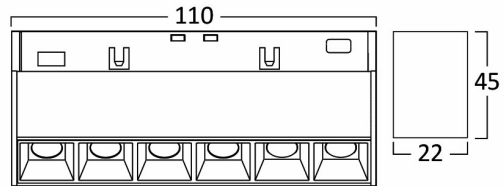

PRODUCT DATASHEET

MODEL NO BD60-01181

DESCRIPTION BRY-LNS110-6W-48VDC-3IN1-BLC-MAG. LINEAR

3 CCT

General Characteristics

Model No	:	BD60-01181
Main Family	:	Track Lighting
Sub Family	:	LED Magnetic
Type	:	Schuko Socket
Body Color	:	Black
Lamp Shape	:	Directional
Dimmable	:	Not-Dimmable
Light Source	:	LED
Socket	:	Magnetic
Warranty	:	3 years
Class	:	Class III
IP	:	IP20

Electrical Characteristics

Lifetime (at 2.7 h/day)	:	30000 h
Voltage	:	48VDC
Power Factor	:	>0,9
Material	:	Aluminium
Working Temperature	:	-20 C+40 C
Current	:	16 A

Package Informations

N.W.	:	1,80 kgs
G.W.	:	2,20 kgs
PCS/CTN	:	24 pcs
Length	:	220 mm
Width	:	140 mm
Height	:	190 mm
EAN	:	5949097736346

Product Characteristics

Wattage	:	6 w
Color Temperature	:	3IN1
Quse Lumen	:	440 lm
Color Rendering Index (CRI)	:	>90
Energy Efficiency Level	:	G
Beam Angle	:	24° Degrees
Color Category	:	3IN1

Dimensions & Weight

P. Length	:	110 mm
P. Width	:	22 mm
P. Height	:	45 mm
Weight	:	75 gr