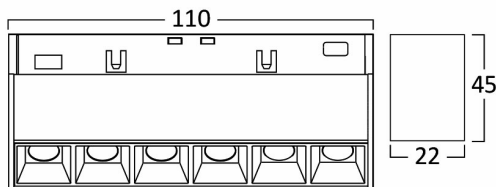

PRODUCT DATASHEET

MODEL NO BD60-01181

DESCRIPTION BRY-LNS110-6W-48VDC-3IN1-BLC-MAG. LINEAR

3 CCT

General Characteristics

Model No	:	BD60-01181
Main Family	:	Track Lighting
Sub Family	:	LED Magnetic
Type	:	Schuko Socket
Body Color	:	Black
Lamp Shape	:	Directional
Dimmable	:	Not-Dimmable
Light Source	:	LED
Socket	:	Magnetic
Warranty	:	3 years
Class	:	Class III
IP	:	IP20

Electrical Characteristics

Lifetime (at 2.7 h/day)	:	30000 h
Voltage	:	48VDC
Power Factor	:	>0,9
Material	:	Aluminium
Working Temperature	:	-20 C+40 C
Current	:	16 A

Package Informations

N.W.	:	1,80 kgs
G.W.	:	2,20 kgs
PCS/CTN	:	24 pcs
Length	:	220 mm
Width	:	140 mm
Height	:	190 mm
EAN	:	5949097736346

Product Characteristics

Wattage	:	6 w
Color Temperature	:	3IN1
Quse Lumen	:	440 lm
Color Rendering Index (CRI)	:	>90
Energy Efficiency Level	:	G
Beam Angle	:	24° Degrees
Color Category	:	3IN1

Dimensions & Weight

P. Length	:	110 mm
P. Width	:	22 mm
P. Height	:	45 mm
Weight	:	75 gr